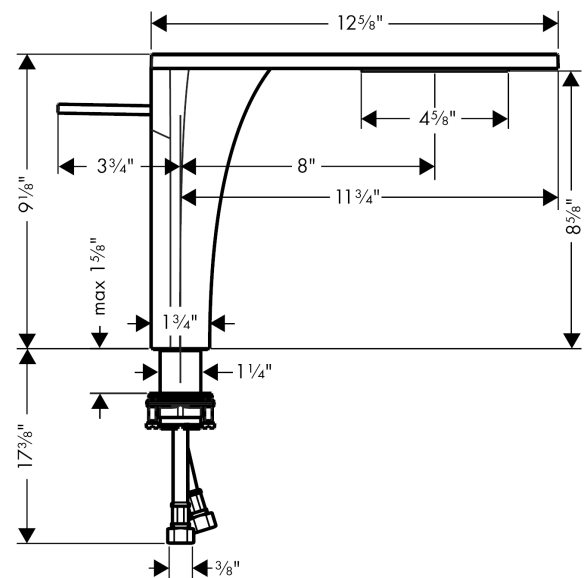

AXOR Massaud
Single-Hole Faucet 220, 1.2 GPM
 Finishes : **chrome** Part no. : **18020001**

Description

Features

- Wide flood jet
- Flow: 1.2 GPM (4.5 L/Min)
- Joystick ceramic cartridge

Item details

List Price \$ 1,856.00

Technology

Design awards

Compliance

Product image

Scale drawing

AXOR Massaud
Single-Hole Faucet 220, 1.2 GPM
 Finishes : **chrome** Part no. : **18020001**

Exploded drawing

Year of production: >07/16

AXOR Massaud
Single-Hole Faucet 220, 1.2 GPM
 Finishes : **chrome** Part no. : **18020001**

Spare parts list

Year of production: >07/16

Pos.	Description	Part no.	Price	PU
1	spout cpl.	98652000	-	1
2	spray former	97445000	-	1
3	handle	92490000	-	1
4	nut	95667000	-	1
5	cartridge, assy	96339000	-	1
6	escutcheon	92989000	-	1
7	fixing set (Ø 32)	13961000	-	1
8	flow limiter (4 l/min)	98465000	-	1
9	O-ring 35x1,5	92114000	-	1
10	filter	97973000	-	1
11	flat seal	98749000	-	1
12	O-ring 12x2	98214000	-	1
13	lever collar	97548000	-	1
14	connection hose 23½" M8x0,75 3/8"	98600001	-	1
15	adapter for connection hose	95576001	-	1
16	O-ring 21,95x1,78	95169000	-	1
17	O-ring 9x2	98119000	-	1
a	fixation extension 35 mm	13898000	-	1