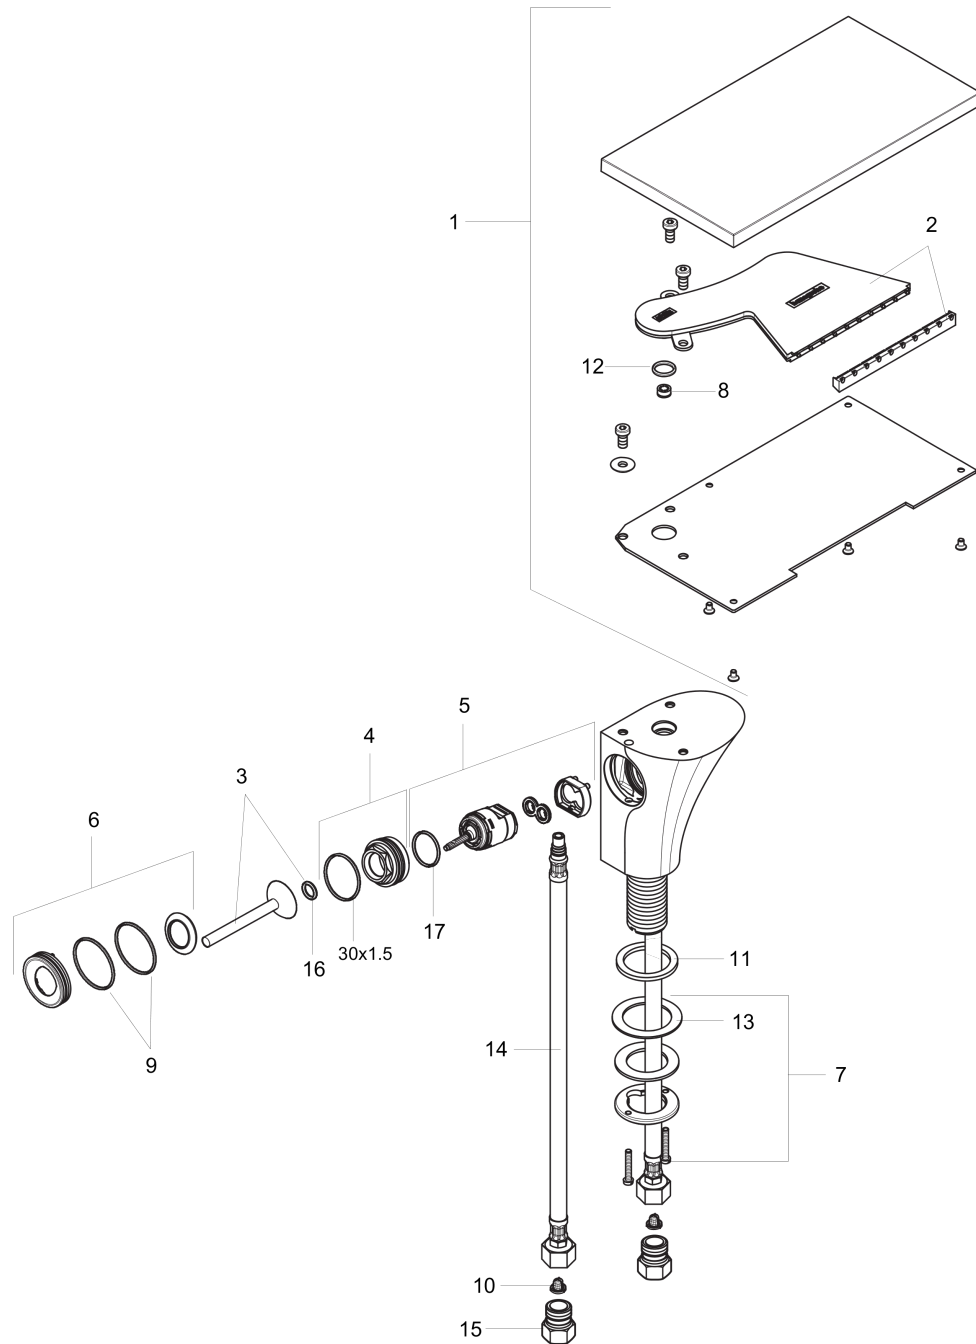

AXOR Massaud
Single-Hole Faucet 220, 1.2 GPM
 Finishes : **chrome** Part no. : **18020001**

Description

Features

- Wide flood jet
- Flow: 1.2 GPM (4.5 L/Min)
- Joystick ceramic cartridge

Item details

List Price \$ 1,856.00

Technology

Design awards

Compliance

Product image

Scale drawing

AXOR Massaud
Single-Hole Faucet 220, 1.2 GPM
 Finishes : **chrome** Part no. : **18020001**

Exploded drawing

Year of production: >07/16

AXOR Massaud
Single-Hole Faucet 220, 1.2 GPM
 Finishes : **chrome** Part no. : **18020001**

Spare parts list

Year of production: >07/16

Pos.	Description	Part no.	Price	PU
1	spout cpl.	98652000	-	1
2	spray former	97445000	-	1
3	handle	92490000	-	1
4	nut	95667000	-	1
5	cartridge, assy	96339000	-	1
6	escutcheon	92989000	-	1
7	fixing set (Ø 32)	13961000	-	1
8	flow limiter (4 l/min)	98465000	-	1
9	O-ring 35x1,5	92114000	-	1
10	filter	97973000	-	1
11	flat seal	98749000	-	1
12	O-ring 12x2	98214000	-	1
13	lever collar	97548000	-	1
14	connection hose 23½" M8x0,75 3/8"	98600001	-	1
15	adapter for connection hose	95576001	-	1
16	O-ring 21,95x1,78	95169000	-	1
17	O-ring 9x2	98119000	-	1
a	fixation extension 35 mm	13898000	-	1