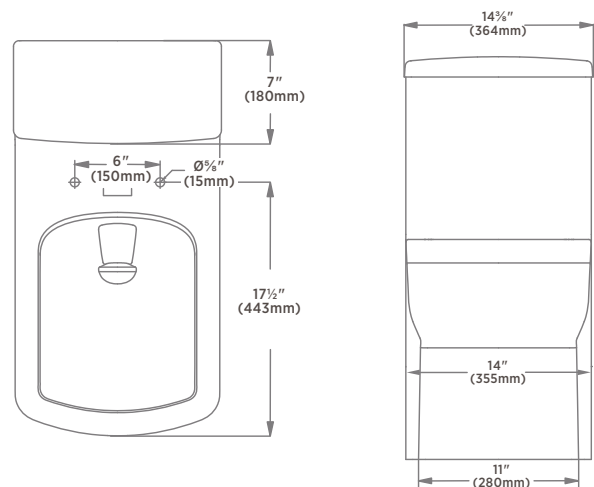

ST. CLAIR TL-2012A-WL

ONE PIECE TOILET

PRODUCT FEATURES:

- 4.8L/1.28G High efficiency
- Vitreous china
- Avenue white
- Interior of bowl includes Micropolish Glaze
- Lined tank
- 16½" Bowl height
- White handle
- Concealed skirted trapway
- Smooth close, quick release ultra slim design toilet seat included
- Plastic side cap installation

OVERALL DIMENSIONS:

- 14⅜" (W) x 27⅝" (D) x 30" (H)
- 364mm (W) x 702mm (L) x 764mm (H)

COMPLIANCE CERTIFICATIONS:

- Meets or exceeds the following :
- US EPA WaterSense
- IAPMO cUPC
- ASME A112.19.2 / CSA B45.1-2013
- ADA Guidelines & ANSI A117.1
- MaP tested 1000g

Notes:

Dimensions of fixtures are nominal and may vary within the range of tolerance established by ASME standard A112.19.2. These measurements are subject to change or cancellation. No responsibility is assumed for use of superseded or voided pages.

SHIPPING:

- Cube: 7.63
- GW: 130 lbs

06.12.17

5970 Chedworth Way
Unit B, Mississauga
Ontario, Canada
L5R 4G5

www.avenuecanada.com