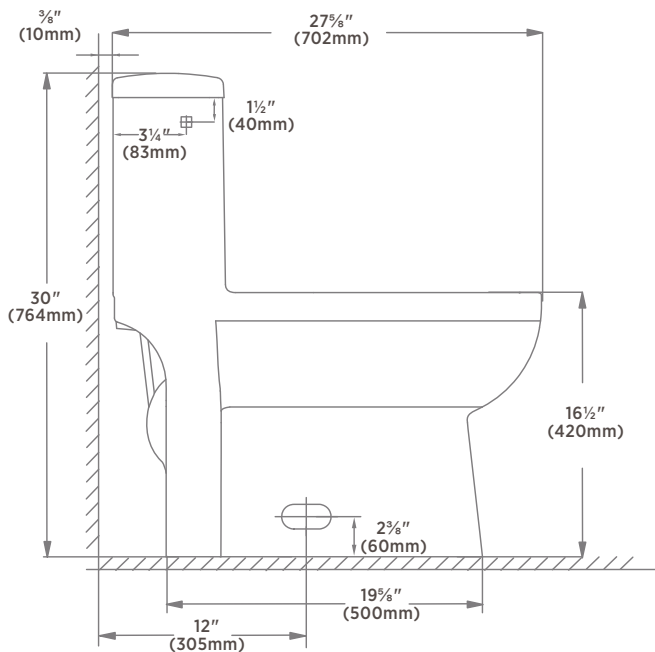

ST. CLAIR TL-2012A-WL

ONE PIECE TOILET

PRODUCT FEATURES:

- 4.8L/1.28G High efficiency
- Vitreous china
- Avenue white
- Interior of bowl includes Micropolish Glaze
- Lined tank
- 16½" Bowl height
- White handle
- Concealed skirted trapway
- Smooth close, quick release ultra slim design toilet seat included
- Plastic side cap installation

OVERALL DIMENSIONS:

- 14⅜" (W) x 27⅝" (D) x 30" (H)
- 364mm (W) x 702mm (L) x 764mm (H)

COMPLIANCE CERTIFICATIONS:

- Meets or exceeds the following :
- US EPA WaterSense
- IAPMO cUPC
- ASME A112.19.2 / CSA B45.1-2013
- ADA Guidelines & ANSI A117.1
- MaP tested 1000g

Notes:

Dimensions of fixtures are nominal and may vary within the range of tolerance established by ASME standard A112.19.2. These measurements are subject to change or cancellation. No responsibility is assumed for use of superseded or voided pages.

SHIPPING:

- Cube: 7.63
- GW: 130 lbs

06.12.17

5970 Chedworth Way
Unit B, Mississauga
Ontario, Canada
L5R 4G5

www.avenuecanada.com