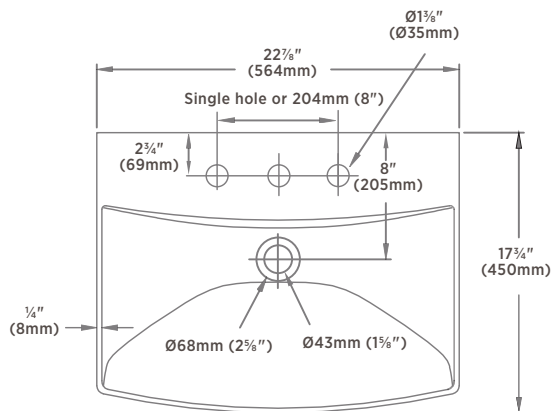

ST. CLAIR

F-1505A-W (Single hole)

F-1505A-8W (8" Center)

L- 1505A-W (Leg)

PEDESTAL

PRODUCT FEATURES:

- Fire fireclay
- Avenue White
- Prim Rim profile
- Micropolish Glaze on interior of sink
- Ceramic self-click pop-up included
- Single hole or 8" faucet
- Rear overflow
- Mounting hardware included
- Faucet not included

OVERALL DIMENSIONS:

22 $\frac{7}{8}$ " (W) x 17 $\frac{3}{4}$ " (D) x 34" (H)
580mm (W) x 450mm (D) x 865mm (H)

COMPLIANCE CERTIFICATIONS:

Meets or exceeds the following:
IAMPO cUPC
ASME A112.19.2 / CSA B45.1-2013

SHIPPING:

Cube: 3.51
GW: 44 lbs

05.12.17

5970 Chedworth Way
Unit B, Mississauga
Ontario, Canada
L5R 4G5

www.avenuecanada.com