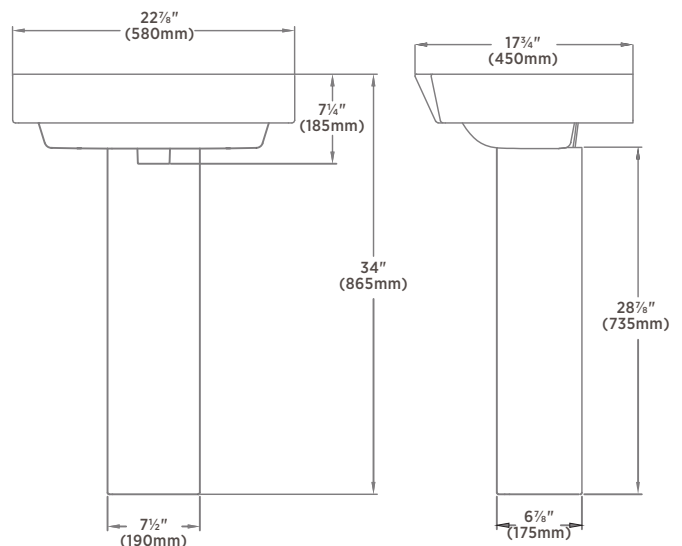

ST. CLAIR

F-1505A-W (Single hole)

F-1505A-8W (8" Center)

L- 1505A-W (Leg)

PEDESTAL

PRODUCT FEATURES:

- Fire fireclay
- Avenue White
- Prim Rim profile
- Micropolish Glaze on interior of sink
- Ceramic self-click pop-up included
- Single hole or 8" faucet
- Rear overflow
- Mounting hardware included
- Faucet not included

OVERALL DIMENSIONS:

22 $\frac{7}{8}$ " (W) x 17 $\frac{3}{4}$ " (D) x 34" (H)
580mm (W) x 450mm (D) x 865mm (H)

COMPLIANCE CERTIFICATIONS:

Meets or exceeds the following:
IAMPO cUPC
ASME A112.19.2 / CSA B45.1-2013

SHIPPING:

Cube: 3.51
GW: 44 lbs

05.12.17

5970 Chedworth Way
Unit B, Mississauga
Ontario, Canada
L5R 4G5

www.avenuecanada.com