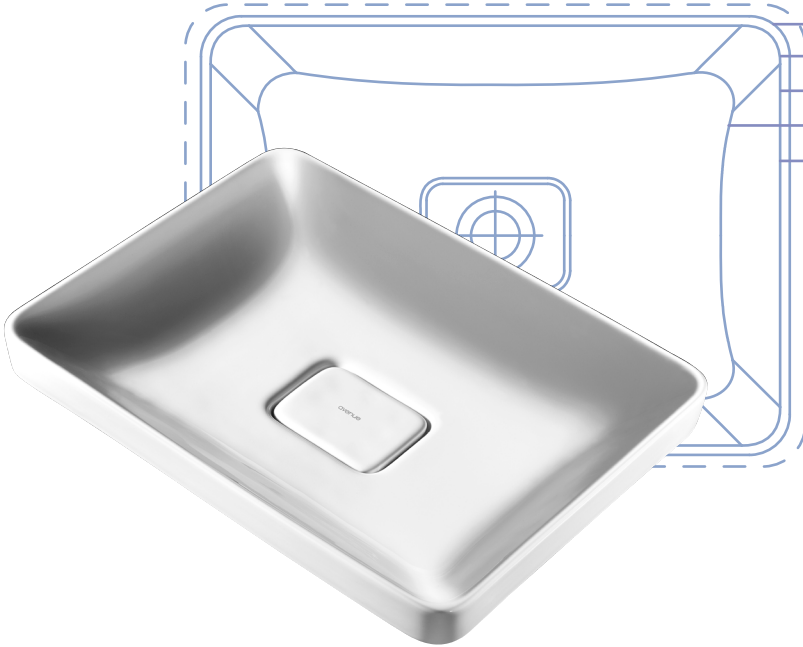

MADISON

13-0087A-W

RECTANGULAR SEMI-RECESSED VESSEL SINK

PRODUCT FEATURES:

- Fine fireclay material
- Avenue white
- Prim Rim profile
- Micropolish Glaze
- Ceramic coverplate supplied
- Template included

OVERALL DIMENSIONS:

- 20¹/₄" (W) x 15¹/₈" (D) x 5¹/₂" (H)
- 515mm (W) x 385mm (D) x 140mm (H)

COMPLIANCE CERTIFICATIONS:

- Meets or exceeds the following:
IAPMO cUPC
ASME A112.19.2 / CSA B45.1-2013

SHIPPING:

- Cube: 1.55 GW: 19.31 lbs