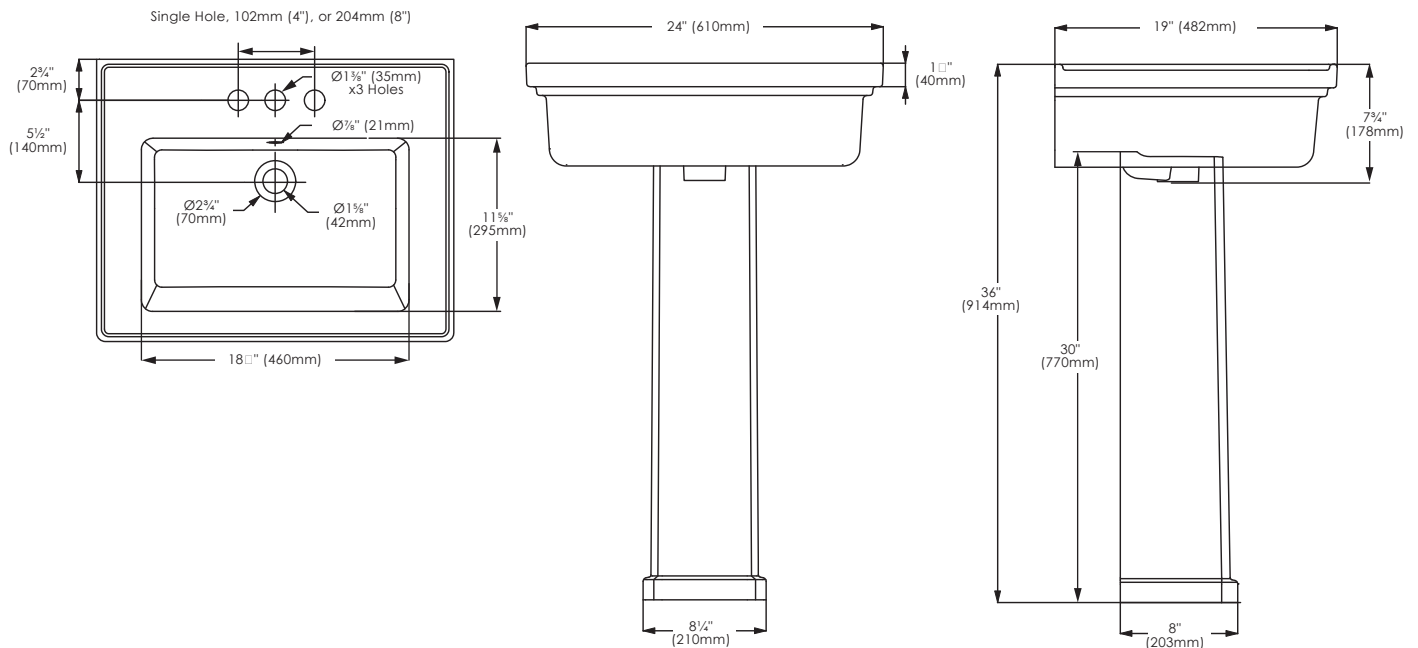

CASTLEFIELD COLLECTION

PEDESTAL SINK

F-1525A-W SINGLE HOLE
F-1525A-4W 4" CENTER
F-1525A-8W 8" CENTER
L-1525-W LEG

PRODUCT FEATURES

Fire fireclay
Avenue White
Raised Prim Rim profile
Single hole, 4" or 8" faucet
Rear overflow hole
Mounting hardware included

DIMENSIONS

24" (W) x 19" (D) x 36" (H)
610mm (W) x 482mm (D) x 914mm (H)

SHIPPING

Cube: 2.51 (Sink) 1.15 (Leg) **GW:** 61 lbs (Sink) 35 lbs (Leg)

COMPLIANCE CERTIFICATIONS

Meets or exceeds the following :
IAPMO cUPC
ASME A112.19.2 / CSA B45.1

Note: Dimensions of fixtures are nominal and may vary within the range of tolerances established by ASME standard A112.19.2. These measurements are subject to change or cancellation. No responsibility is assumed for use of superseded or voided pages.