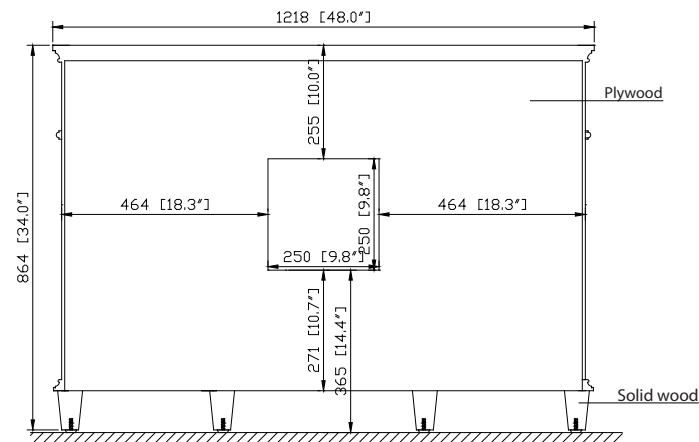

Avanity

WINDSOR -V48-WA/WINDSOR -V48-WT

Features

- Solid poplar wood frame, Birch veneer MDF
- 2 soft-close doors
- 5 soft-close drawers, 2 interior shelves
- Brushed nickel finished hardware
- Adjustable height levelers

Colors / Finishes

- •Walnut
- •White

Nominal Dimension

- 48W x 21.5D x 34H inches

Components

Mirror	WINDSOR -M30-WT	WINDSOR -M34-WT
	WINDSOR -M30-WT	WINDSOR -M34-WT
Vanity Top	WINDSOR-SUT49GB	
Sink	CUM18WT	CUM18LN

Product Diagrams

Back

Side

Top

For customer support please call 866 522 5578 weekdays 9:00 to 6:00 PST