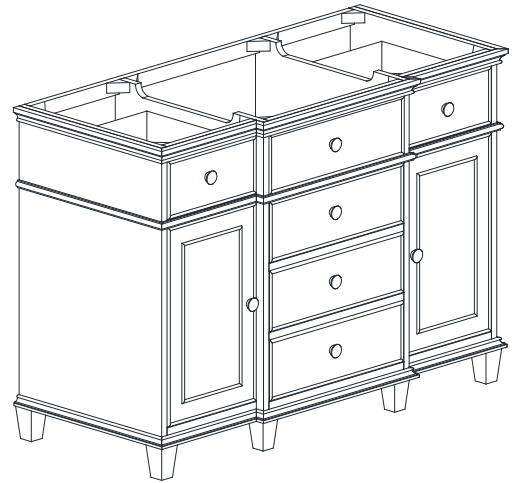

Avanity

WINDSOR -V48-WA/WINDSOR -V48-WT

Features

- Solid poplar wood frame, Birch veneer MDF
- 2 soft-close doors
- 5 soft-close drawers, 2 interior shelves
- Brushed nickel finished hardware
- Adjustable height levelers

Colors / Finishes

- Walnut
- White

Nominal Dimension

- 48W x 21.5D x 34H inches

Components

Mirror	WINDSOR -M30-WT	WINDSOR -M34-WT
	WINDSOR -M30-WT	WINDSOR -M34-WT
Vanity Top	WINDSOR-SUT49GB	
Sink	CUM18WT	CUM18LN

- 49.6W x 22.3D x 1H inches
- 1260x 567 x 25 mm

Components

Sink	CUM18WT	CUM18LN
Vanity	WINDSOR-V48-WT	WINDSOR-V48-WA

Product Diagrams

Side

CUM18LN / CUM18WT

Features

- Vitreous China
- Undermount application
- 1.8 in. drain opening
- Overflow outlet

Colors / Finishes

- LN - Linen
- WT - White

Nominal Dimension

- 18.1W x 15D x 7.9H inches
- 458 x 380 x 200 mm

Components

Drain	VC-DRAIN-CP	VC-DRAIN-BN					
Vanity Top	SUT25BK	SUT25CW	SUT25GB	SUT31BK	SUT31CW	SUT31GB	SUT37BK
	SUT37GB	SUT37CW	SUT49CW	SUT49GB	SUT49BK	SUT61BK	SUT61CW
	SUT61GB	SUT73BK	SUT73CW	SUT73GB			