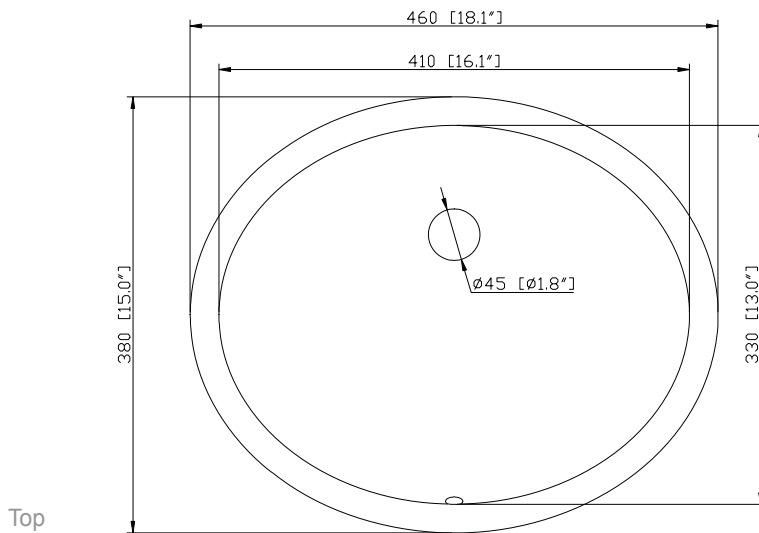

Product Diagrams

Front