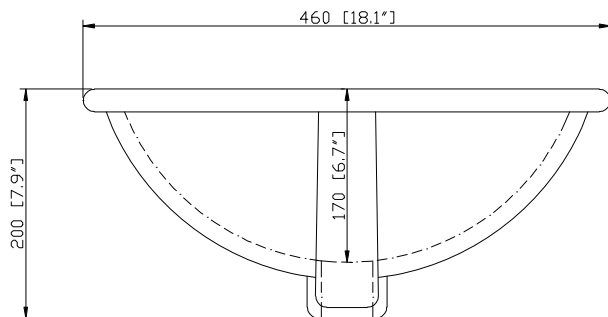

Colors / Finishes

- Walnut
- White

Nominal Dimension

- 48W x 21.5D x 34H inches

Components

Mirror	WINDSOR -M30-WT	WINDSOR -M34-WT
	WINDSOR -M30-WT	WINDSOR -M34-WT
Vanity Top	WINDSOR-SUT49GB	
Sink	CUM18WT	CUM18LN

- 49.6W x 22.3D x 1H inches
- 1260x 567 x 25 mm

Components

Sink	CUM18WT	CUM18LN
Vanity	WINDSOR-V48-WT	WINDSOR-V48-WA

Product Diagrams

Side

CUM18LN / CUM18WT

Features

- Vitreous China
- Undermount application
- 1.8 in. drain opening
- Overflow outlet

Colors / Finishes

- LN - Linen
- WT - White

Nominal Dimension

- 18.1W x 15D x 7.9H inches
- 458 x 380 x 200 mm

Components

Drain	VC-DRAIN-CP	VC-DRAIN-BN					
Vanity Top	SUT25BK	SUT25CW	SUT25GB	SUT31BK	SUT31CW	SUT31GB	SUT37BK
	SUT37GB	SUT37CW	SUT49CW	SUT49GB	SUT49BK	SUT61BK	SUT61CW
	SUT61GB	SUT73BK	SUT73CW	SUT73GB			

Product Diagrams

Front

Side