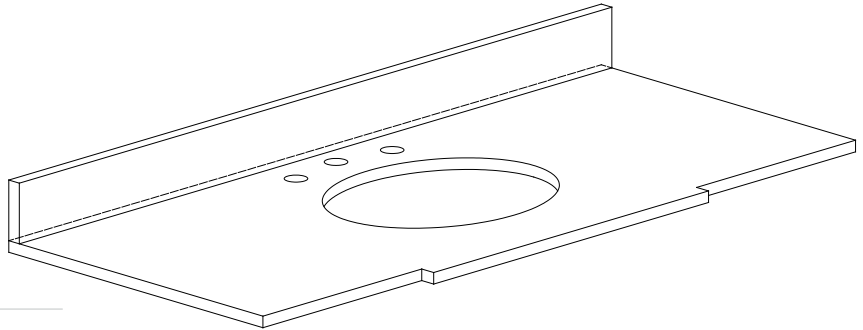

Colors / Finishes

- Walnut
- White

Nominal Dimension

- 48W x 21.5D x 34H inches

Components

Mirror	WINDSOR -M30-WT	WINDSOR -M34-WT
	WINDSOR -M30-WT	WINDSOR -M34-WT
Vanity Top	WINDSOR-SUT49GB	
Sink	CUM18WT	CUM18LN

Features

- Undermount sink
- 8" widespread faucet
- 4" backsplash included

Colors / Finishes

- BK - Natural Black Granite
- CW - Natural Carrera White marble
- GB - Natural Galala Beige marble

Nominal Dimension

- 49.6W x 22.3D x 1H inches
- 1260x 567 x 25 mm

Components

Sink	CUM18WT	CUM18LN
Vanity	WINDSOR-V48-WT	WINDSOR-V48-WA

Product Diagrams

Side

CUM18LN / CUM18WT

Features

- Vitreous China
- Undermount application
- 1.8 in. drain opening
- Overflow outlet

Colors / Finishes

- LN - Linen
- WT - White

Nominal Dimension

- 18.1W x 15D x 7.9H inches
- 458 x 380 x 200 mm

Components

Drain	VC-DRAIN-CP	VC-DRAIN-BN					
Vanity Top	SUT25BK	SUT25CW	SUT25GB	SUT31BK	SUT31CW	SUT31GB	SUT37BK
	SUT37GB	SUT37CW	SUT49CW	SUT49GB	SUT49BK	SUT61BK	SUT61CW
	SUT61GB	SUT73BK	SUT73CW	SUT73GB			