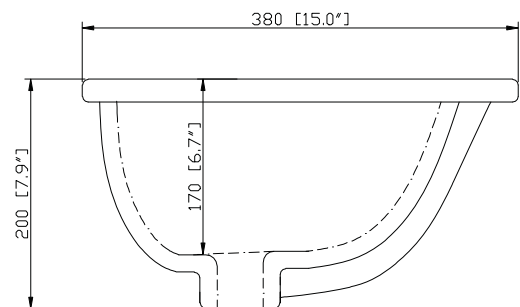

CUM18LN / CUM18WT

Features

- Vitreous China
- Undermount application
- 1.8 in. drain opening
- Overflow outlet

Colors / Finishes

- LN - Linen
- WT - White

Nominal Dimension

- 18.1W x 15D x 7.9H inches
- 458 x 380 x 200 mm

Components

Drain	VC-DRAIN-CP	VC-DRAIN-BN					
Vanity Top	SUT25BK	SUT25CW	SUT25GB	SUT31BK	SUT31CW	SUT31GB	SUT37BK
	SUT37GB	SUT37CW	SUT49CW	SUT49GB	SUT49BK	SUT61BK	SUT61CW
	SUT61GB	SUT73BK	SUT73CW	SUT73GB			

Product Diagrams

Front

Side