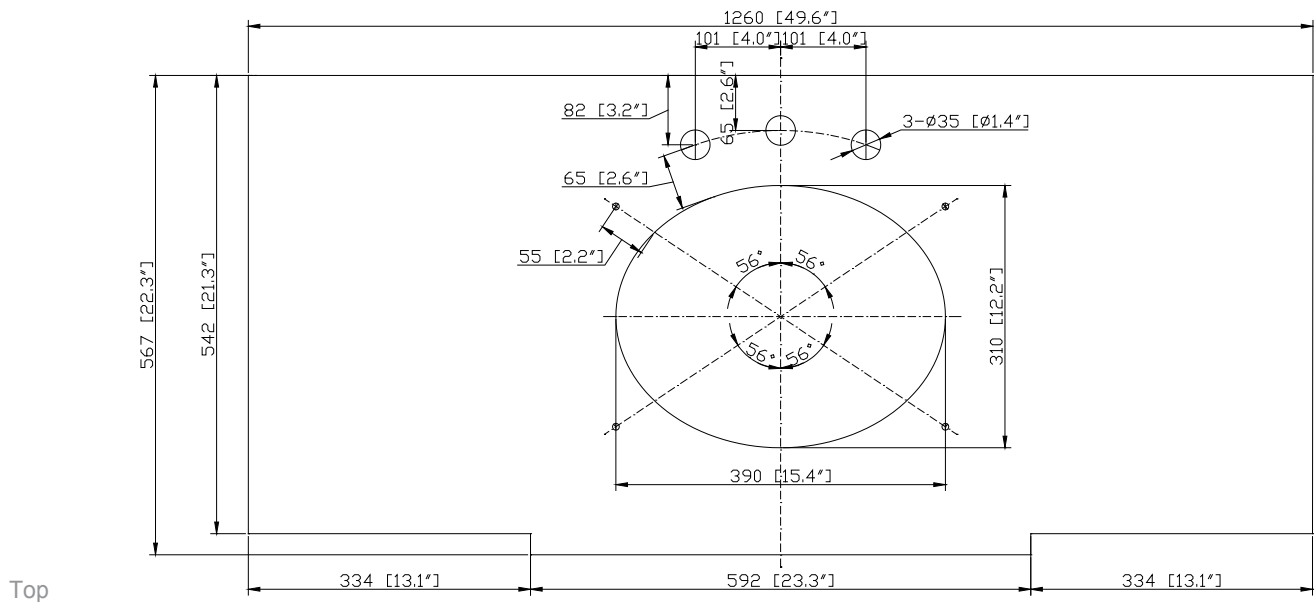

Colors / Finishes

- Walnut
- White

Nominal Dimension

- 48W x 21.5D x 34H inches

Components

Mirror	WINDSOR -M30-WT	WINDSOR -M34-WT
	WINDSOR -M30-WT	WINDSOR -M34-WT
Vanity Top	WINDSOR-SUT49GB	
Sink	CUM18WT	CUM18LN

Features

- Undermount sink
- 8" widespread faucet
- 4" backsplash included

Colors / Finishes

- BK - Natural Black Granite
- CW - Natural Carrera White marble
- GB - Natural Galala Beige marble

Nominal Dimension

- 49.6W x 22.3D x 1H inches
- 1260x 567 x 25 mm

Components

Sink	CUM18WT	CUM18LN
Vanity	WINDSOR-V48-WT	WINDSOR-V48-WA

Product Diagrams

Side

CUM18LN / CUM18WT

Features

- Vitreous China
- Undermount application
- 1.8 in. drain opening
- Overflow outlet

Colors / Finishes

- LN - Linen
- WT - White

Nominal Dimension

- 18.1W x 15D x 7.9H inches
- 458 x 380 x 200 mm

Components

Drain	VC-DRAIN-CP	VC-DRAIN-BN					
Vanity Top	SUT25BK	SUT25CW	SUT25GB	SUT31BK	SUT31CW	SUT31GB	SUT37BK
	SUT37GB	SUT37CW	SUT49CW	SUT49GB	SUT49BK	SUT61BK	SUT61CW
	SUT61GB	SUT73BK	SUT73CW	SUT73GB			