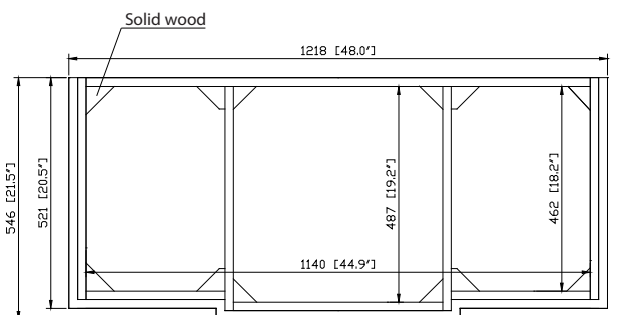

Top

For customer support please call 866 522 5578 weekdays 9:00 to 6:00 PST