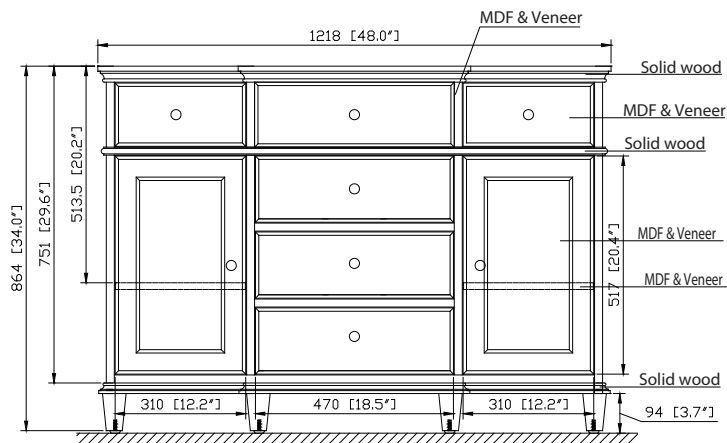

Product Diagrams

Front