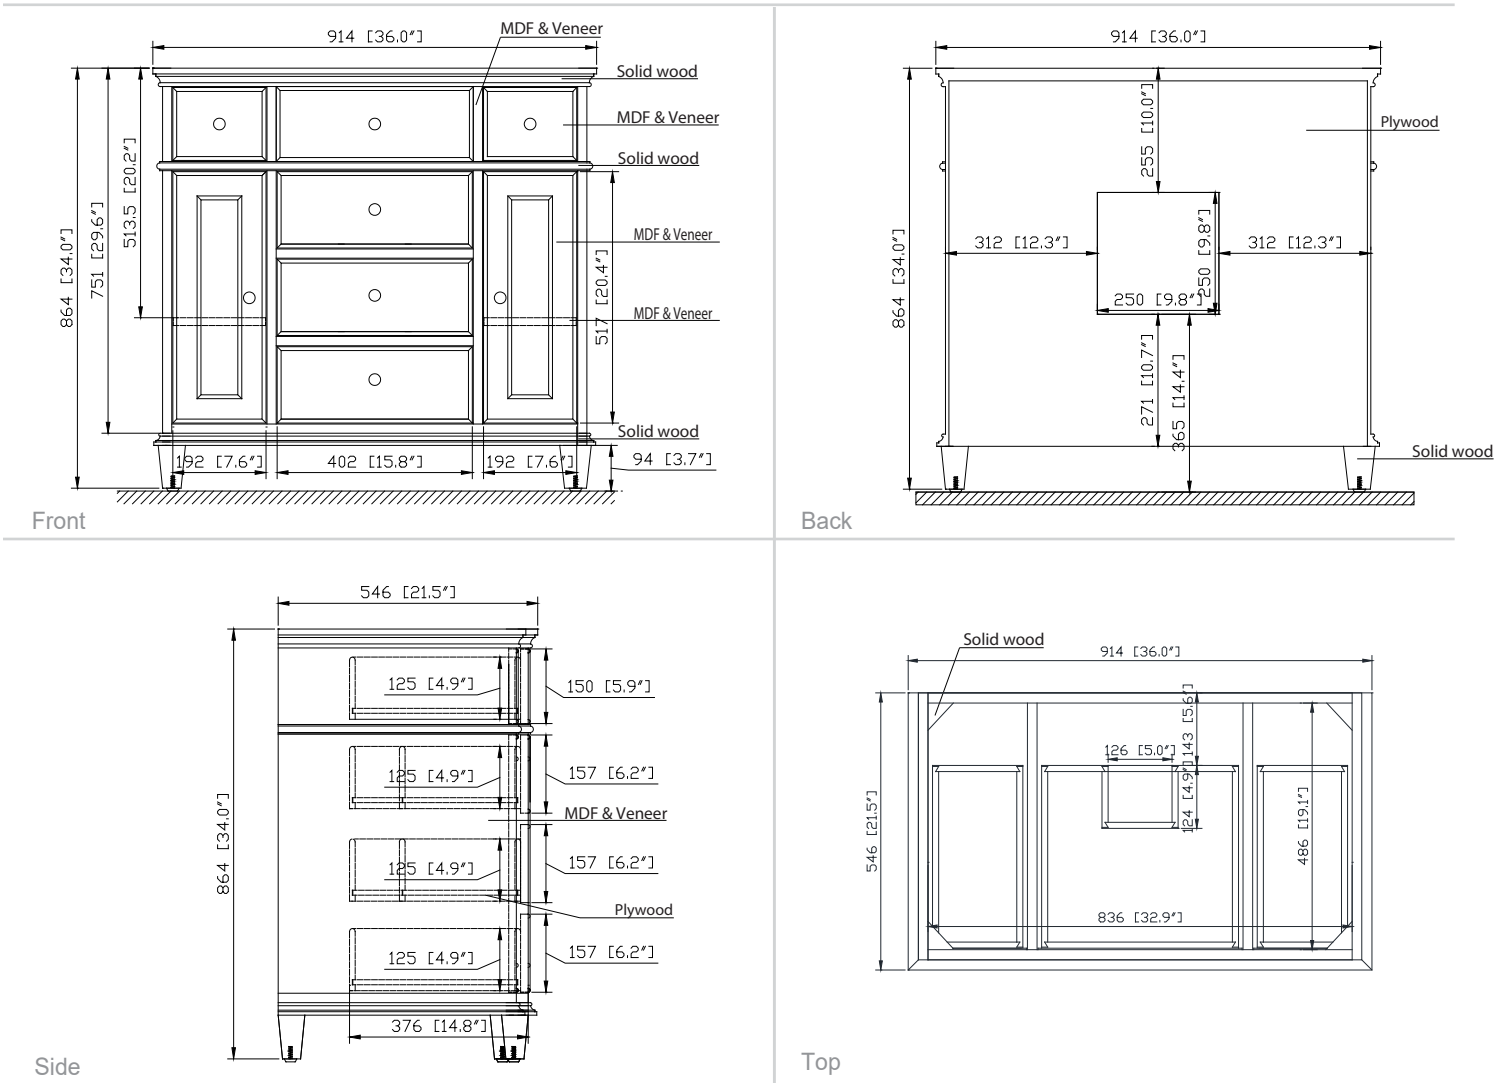

Product Diagrams

For customer support please call 866 522 5578 weekdays 9:00 to 6:00 PST