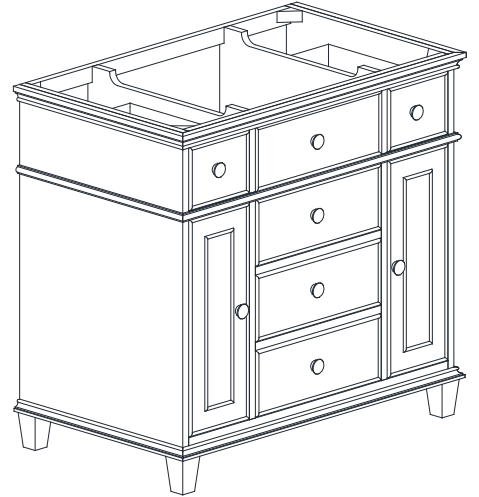

Avanity

WINDSOR -V36-WA/WINDSOR -V36-WT

Features

- Solid poplar wood frame, Birch veneer MDF
- 2 soft-close doors
- 5 soft-close drawers, 2 interior shelves
- Brushed nickel finished hardware
- Adjustable height levelers

Colors / Finishes

- Walnut
- White

Nominal Dimension

- 36W x 21.5D x 34H inches

Components

Mirror	WINDSOR -M30-WA	WINDSOR -M34-WA
	WINDSOR -M30-WT	WINDSOR -M34-WT
Vanity Top	WINDSOR-SUT37GB	
Sink	CUM18WT	CUM18LN

Product Diagrams

For customer support please call 866 522 5578 weekdays 9:00 to 6:00 PST

Avanity

WINDSOR-SUT37BK
WINDSOR-SUT37CW
WINDSOR-SUT37GB

Features

- Single 18" oval undermount sink cutout
- 8" widespread faucet holes
- 4" backsplash included
- Sink clips included

Nominal Dimension

- 18.1W x 15D x 7.9H inches
- 458 x 380 x 200 mm

Components

Drain	VC-DRAIN-CP	VC-DRAIN-BN					
Vanity Top	SUT25BK	SUT25CW	SUT25GB	SUT31BK	SUT31CW	SUT31GB	SUT37BK
	SUT37GB	SUT37CW	SUT49CW	SUT49GB	SUT49BK	SUT61BK	SUT61CW
	SUT61GB	SUT73BK	SUT73CW	SUT73GB			