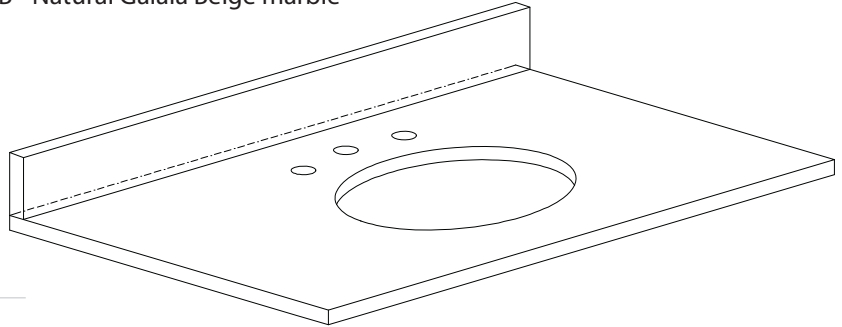

Colors / Finishes

- Walnut
- White

Nominal Dimension

- 36W x 21.5D x 34H inches

Components

Mirror	WINDSOR -M30-WA	WINDSOR -M34-WA
	WINDSOR -M30-WT	WINDSOR -M34-WT
Vanity Top	WINDSOR-SUT37GB	
Sink	CUM18WT	CUM18LN

Colors / Finishes

- BK - Natural Black Granite
- CW - Natural Carrera White marble
- GB - Natural Galala Beige marble

Nominal Dimension

- 37.6W x 22.3D x 1H inches
- 956x 567 x 25 mm

Components

Sink	CUM18WT	CUM18LN
Vanity	WINDSOR-V36-WT	WINDSOR-V36-WA

Product Diagrams

Top

Side

CUM18LN / CUM18WT

Features

- Vitreous China
- Undermount application
- 1.8 in. drain opening
- Overflow outlet

Colors / Finishes

- LN - Linen
- WT - White

Nominal Dimension

- 18.1W x 15D x 7.9H inches
- 458 x 380 x 200 mm

Components

Drain	VC-DRAIN-CP	VC-DRAIN-BN					
Vanity Top	SUT25BK	SUT25CW	SUT25GB	SUT31BK	SUT31CW	SUT31GB	SUT37BK
	SUT37GB	SUT37CW	SUT49CW	SUT49GB	SUT49BK	SUT61BK	SUT61CW
	SUT61GB	SUT73BK	SUT73CW	SUT73GB			