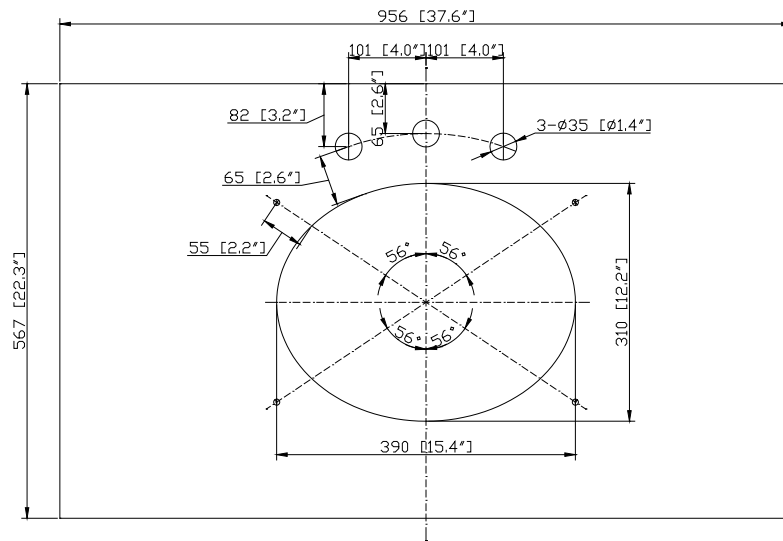

Colors / Finishes

- Walnut
- White

Nominal Dimension

- 36W x 21.5D x 34H inches

Components

Mirror	WINDSOR -M30-WA	WINDSOR -M34-WA
	WINDSOR -M30-WT	WINDSOR -M34-WT
Vanity Top	WINDSOR-SUT37GB	
Sink	CUM18WT	CUM18LN

Colors / Finishes

- BK - Natural Black Granite
- CW - Natural Carrera White marble
- GB - Natural Galala Beige marble

Nominal Dimension

- 37.6W x 22.3D x 1H inches
- 956x 567 x 25 mm

Components

Sink	CUM18WT	CUM18LN
Vanity	WINDSOR-V36-WT	WINDSOR-V36-WA

Product Diagrams

Top

Side

CUM18LN / CUM18WT

Features

- Vitreous China
- Undermount application
- 1.8 in. drain opening
- Overflow outlet

Colors / Finishes

- LN - Linen
- WT - White

Nominal Dimension

- 18.1W x 15D x 7.9H inches
- 458 x 380 x 200 mm

Components

Drain	VC-DRAIN-CP	VC-DRAIN-BN					
Vanity Top	SUT25BK	SUT25CW	SUT25GB	SUT31BK	SUT31CW	SUT31GB	SUT37BK
	SUT37GB	SUT37CW	SUT49CW	SUT49GB	SUT49BK	SUT61BK	SUT61CW
	SUT61GB	SUT73BK	SUT73CW	SUT73GB			