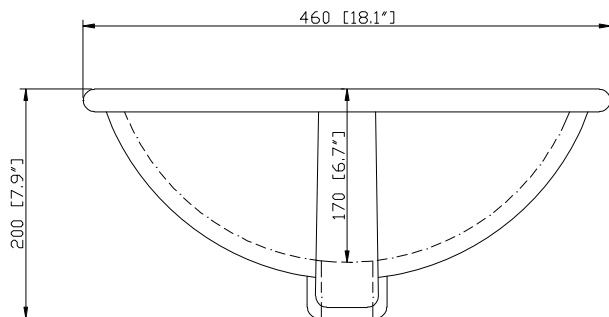

Top

Side

Product Diagrams

Front