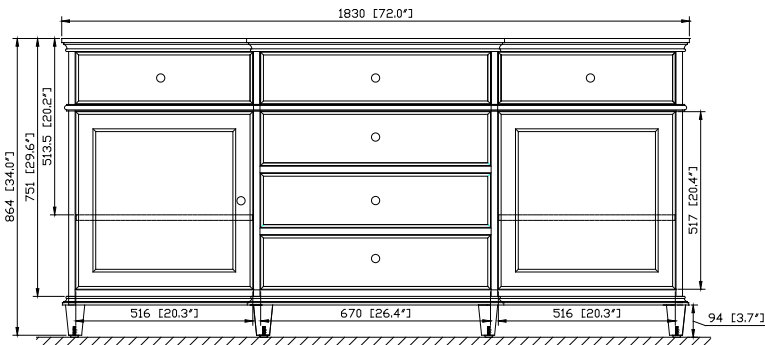

- Walnut
- White

Nominal Dimension

- 72W x 22D x 34H (inches)

Components

Mirror	WINDSOR -M30-WA	WINDSOR -M34-WA
	WINDSOR -M30-WT	WINDSOR -M34-WT
Vanity Top	WINDSOR-SUT73GB	
Sink	CUM18WT	CUM18LN

Product Diagrams

Front

Back

Side

Top