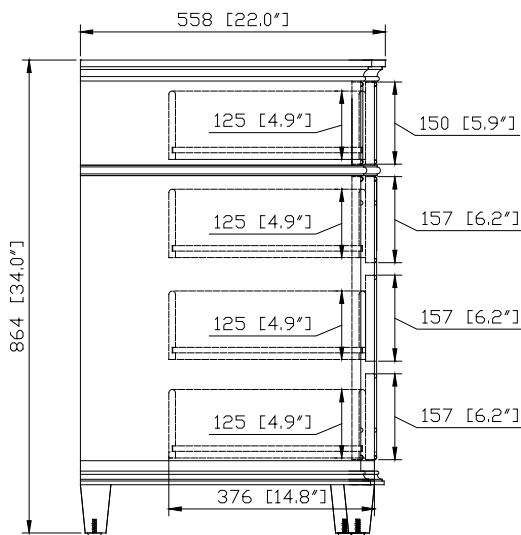

- Walnut
- White

Nominal Dimension

- 72W x 22D x 34H (inches)

Components

Mirror	WINDSOR -M30-WA	WINDSOR -M34-WA
	WINDSOR -M30-WT	WINDSOR -M34-WT
Vanity Top	WINDSOR-SUT73GB	
Sink	CUM18WT	CUM18LN

Product Diagrams

Front

Back

Side

Top