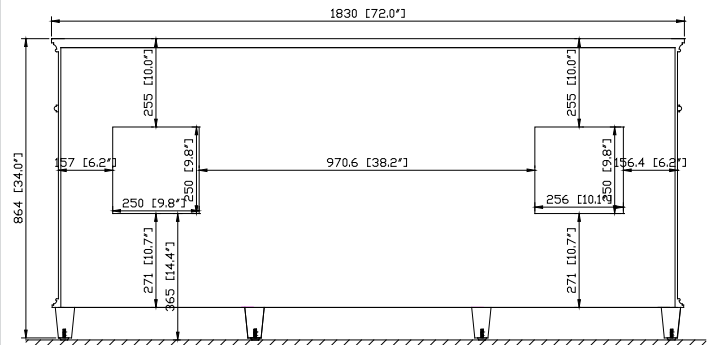

- Walnut
- White

Nominal Dimension

- 72W x 22D x 34H (inches)

Components

Mirror	WINDSOR -M30-WA	WINDSOR -M34-WA
	WINDSOR -M30-WT	WINDSOR -M34-WT
Vanity Top	WINDSOR-SUT73GB	
Sink	CUM18WT	CUM18LN

Product Diagrams

Front

Back

Side

Top