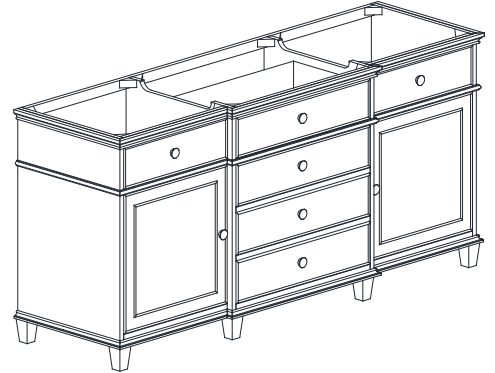

Avanity

WINDSOR -V72-WA/WINDSOR -V72-WT

Features

- Solid poplar frame and birch veneer MDF
- 2 soft-close doors
- 4 soft-close drawers
- Brushed nickel finished hardware
- Adjustable height levelers

Colors / Finishes

- Walnut
- White

Nominal Dimension

- 72W x 22D x 34H (inches)

Components

Mirror	WINDSOR -M30-WA	WINDSOR -M34-WA
	WINDSOR -M30-WT	WINDSOR -M34-WT
Vanity Top	WINDSOR-SUT73GB	
Sink	CUM18WT	CUM18LN

Product Diagrams

Front

Back

Side

Top