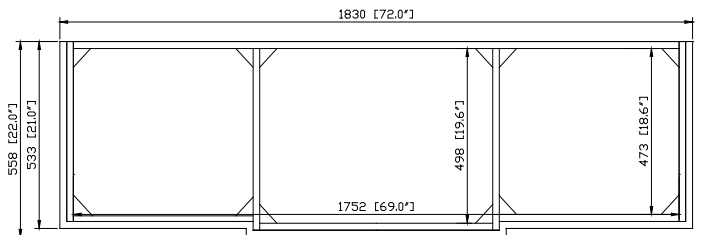

- Walnut
- White

Nominal Dimension

- 72W x 22D x 34H (inches)

Components

Mirror	WINDSOR -M30-WA	WINDSOR -M34-WA
	WINDSOR -M30-WT	WINDSOR -M34-WT
Vanity Top	WINDSOR-SUT73GB	
Sink	CUM18WT	CUM18LN

Product Diagrams

Front

Back

Side

Top