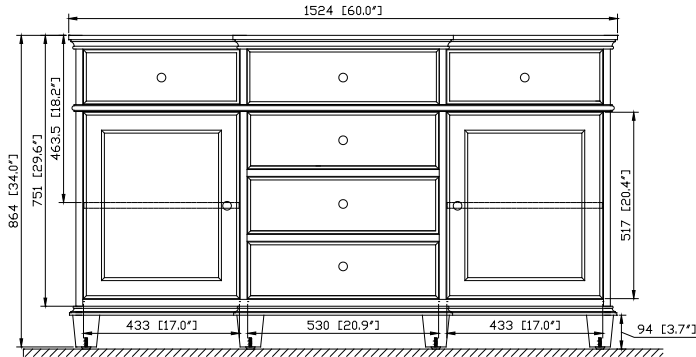

Product Diagrams

Front