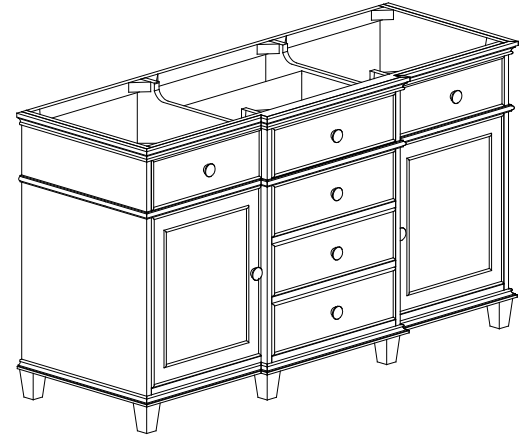

Avanity

WINDSOR -V60-WA/WINDSOR -V60-WT

Features

- Solid poplar wood frame, Birch veneer MDF
- 2 soft-close doors
- 4 soft-close drawers, 2 interior shelves
- Brushed nickel finished hardware
- Adjustable height levelers

Colors / Finishes

- Walnut
- White

Nominal Dimension

- 60W x 22D x 34H inches

Components

Mirror	WINDSOR -M24-WA	WINDSOR -M30-WA	WINDSOR -M34-WA
	WINDSOR -M24-WT	WINDSOR -M30-WT	WINDSOR -M34-WT
Vanity Top	WINDSOR-SUT61GB		
Sink	CUM18WT	CUM18LN	