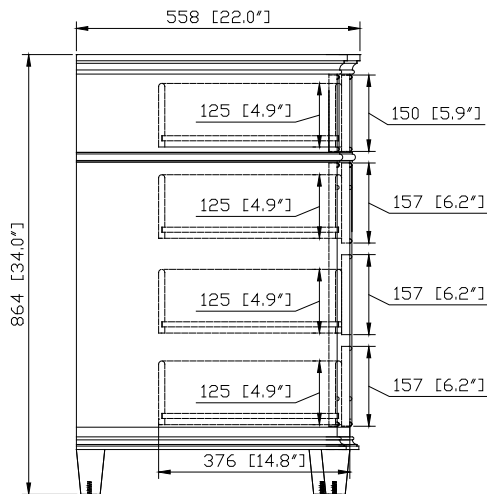

Avanity

WINDSOR -V60-WA/WINDSOR -V60-WT

Features

- Solid poplar wood frame, Birch veneer MDF
- 2 soft-close doors
- 4 soft-close drawers, 2 interior shelves
- Brushed nickel finished hardware
- Adjustable height levelers

Colors / Finishes

- Walnut
- White

Nominal Dimension

- 60W x 22D x 34H inches

Components

Mirror	WINDSOR -M24-WA	WINDSOR -M30-WA	WINDSOR -M34-WA
	WINDSOR -M24-WT	WINDSOR -M30-WT	WINDSOR -M34-WT
Vanity Top	WINDSOR-SUT61GB		
Sink	CUM18WT	CUM18LN	

Product Diagrams

Side

Top

For customer support please call 866 522 5578 weekdays 9:00 to 6:00 PST