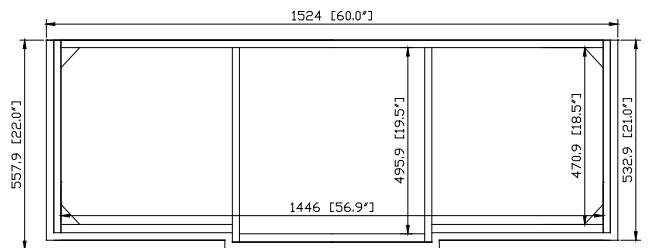

Colors / Finishes

- Walnut
- White

Nominal Dimension

- 60W x 22D x 34H inches

Components

Mirror	WINDSOR -M24-WA	WINDSOR -M30-WA	WINDSOR -M34-WA
	WINDSOR -M24-WT	WINDSOR -M30-WT	WINDSOR -M34-WT
Vanity Top	WINDSOR-SUT61GB		
Sink	CUM18WT	CUM18LN	

Product Diagrams

Front

Back

Side

Top

For customer support please call 866 522 5578 weekdays 9:00 to 6:00 PST