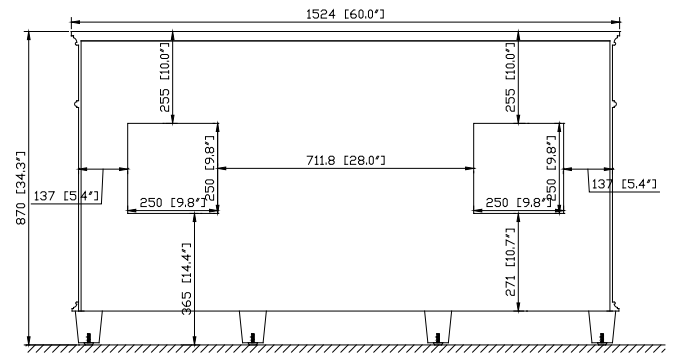

Avanity

WINDSOR -V60-WA/WINDSOR -V60-WT

Features

- Solid poplar wood frame, Birch veneer MDF
- 2 soft-close doors
- 4 soft-close drawers, 2 interior shelves
- Brushed nickel finished hardware
- Adjustable height levelers

Colors / Finishes

- Walnut
- White

Nominal Dimension

- 60W x 22D x 34H inches

Components

Mirror	WINDSOR -M24-WA	WINDSOR -M30-WA	WINDSOR -M34-WA
	WINDSOR -M24-WT	WINDSOR -M30-WT	WINDSOR -M34-WT
Vanity Top	WINDSOR-SUT61GB		
Sink	CUM18WT	CUM18LN	

Product Diagrams

Back

Side

Top

For customer support please call 866 522 5578 weekdays 9:00 to 6:00 PST