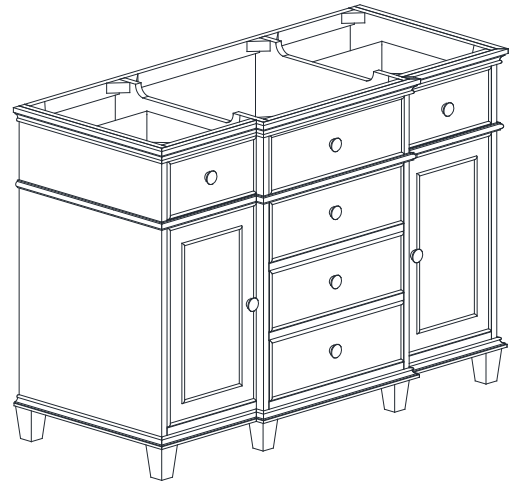

## Features

- Solid poplar wood frame, Birch veneer MDF
- 2 soft-close doors
- 5 soft-close drawers, 2 interior shelves
- Brushed nickel finished hardware
- Adjustable height levelers

## Nominal Dimension

- 48W x 21.5D x 34H inches