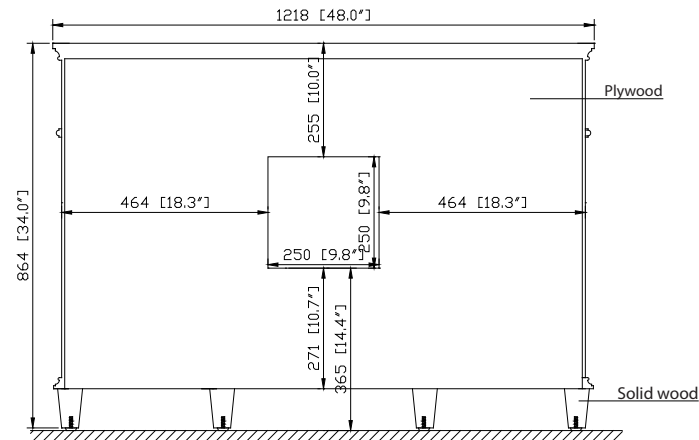

Avanity

WINDSOR -V48-WA/WINDSOR -V48-WT

Features

- Solid poplar wood frame, Birch veneer MDF
- 2 soft-close doors
- 5 soft-close drawers, 2 interior shelves
- Brushed nickel finished hardware
- Adjustable height levelers

Colors / Finishes

- •Walnut
- •White

Nominal Dimension

- 48W x 21.5D x 34H inches

Components

Mirror	WINDSOR -M30-WT	WINDSOR -M34-WT
	WINDSOR -M30-WT	WINDSOR -M34-WT
Vanity Top	WINDSOR-SUT49GB	
Sink	CUM18WT	CUM18LN

Product Diagrams

Back

Side

Top

For customer support please call 866 522 5578 weekdays 9:00 to 6:00 PST