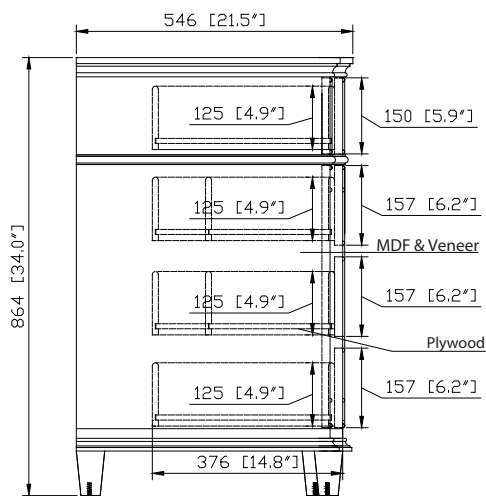

Avanity

WINDSOR -V48-WA/WINDSOR -V48-WT

Features

- Solid poplar wood frame, Birch veneer MDF
- 2 soft-close doors
- 5 soft-close drawers, 2 interior shelves
- Brushed nickel finished hardware
- Adjustable height levelers

Colors / Finishes

- •Walnut
- •White

Nominal Dimension

- 48W x 21.5D x 34H inches

Components

Mirror	WINDSOR -M30-WT	WINDSOR -M34-WT
	WINDSOR -M30-WT	WINDSOR -M34-WT
Vanity Top	WINDSOR-SUT49GB	
Sink	CUM18WT	CUM18LN

Product Diagrams

Side

Top

For customer support please call 866 522 5578 weekdays 9:00 to 6:00 PST