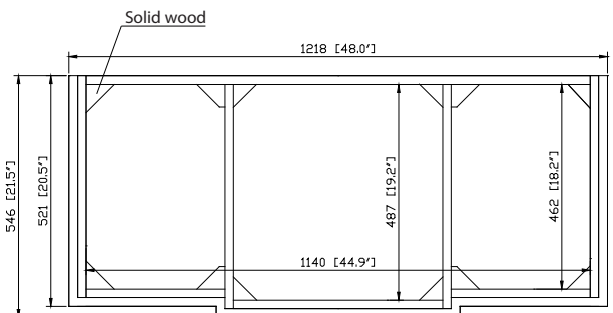

## Nominal Dimension

- 48W x 21.5D x 34H inches

## Product Diagrams

Front

Back

Side

Top

For customer support please call 866 522 5578 weekdays 9:00 to 6:00 PST