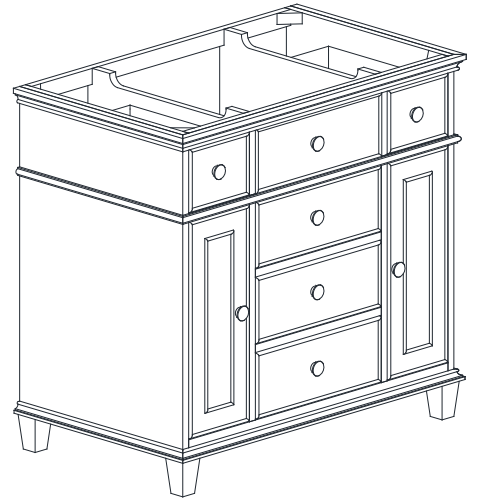

Avanity

WINDSOR -V36-WA/WINDSOR -V36-WT

Features

- Solid poplar wood frame, Birch veneer MDF
- 2 soft-close doors
- 5 soft-close drawers, 2 interior shelves
- Brushed nickel finished hardware
- Adjustable height levelers

Colors / Finishes

- Walnut
- White

Nominal Dimension

- 36W x 21.5D x 34H inches

Components

Mirror	WINDSOR -M30-WA	WINDSOR -M34-WA
	WINDSOR -M30-WT	WINDSOR -M34-WT
Vanity Top	WINDSOR-SUT37GB	
Sink	CUM18WT	CUM18LN