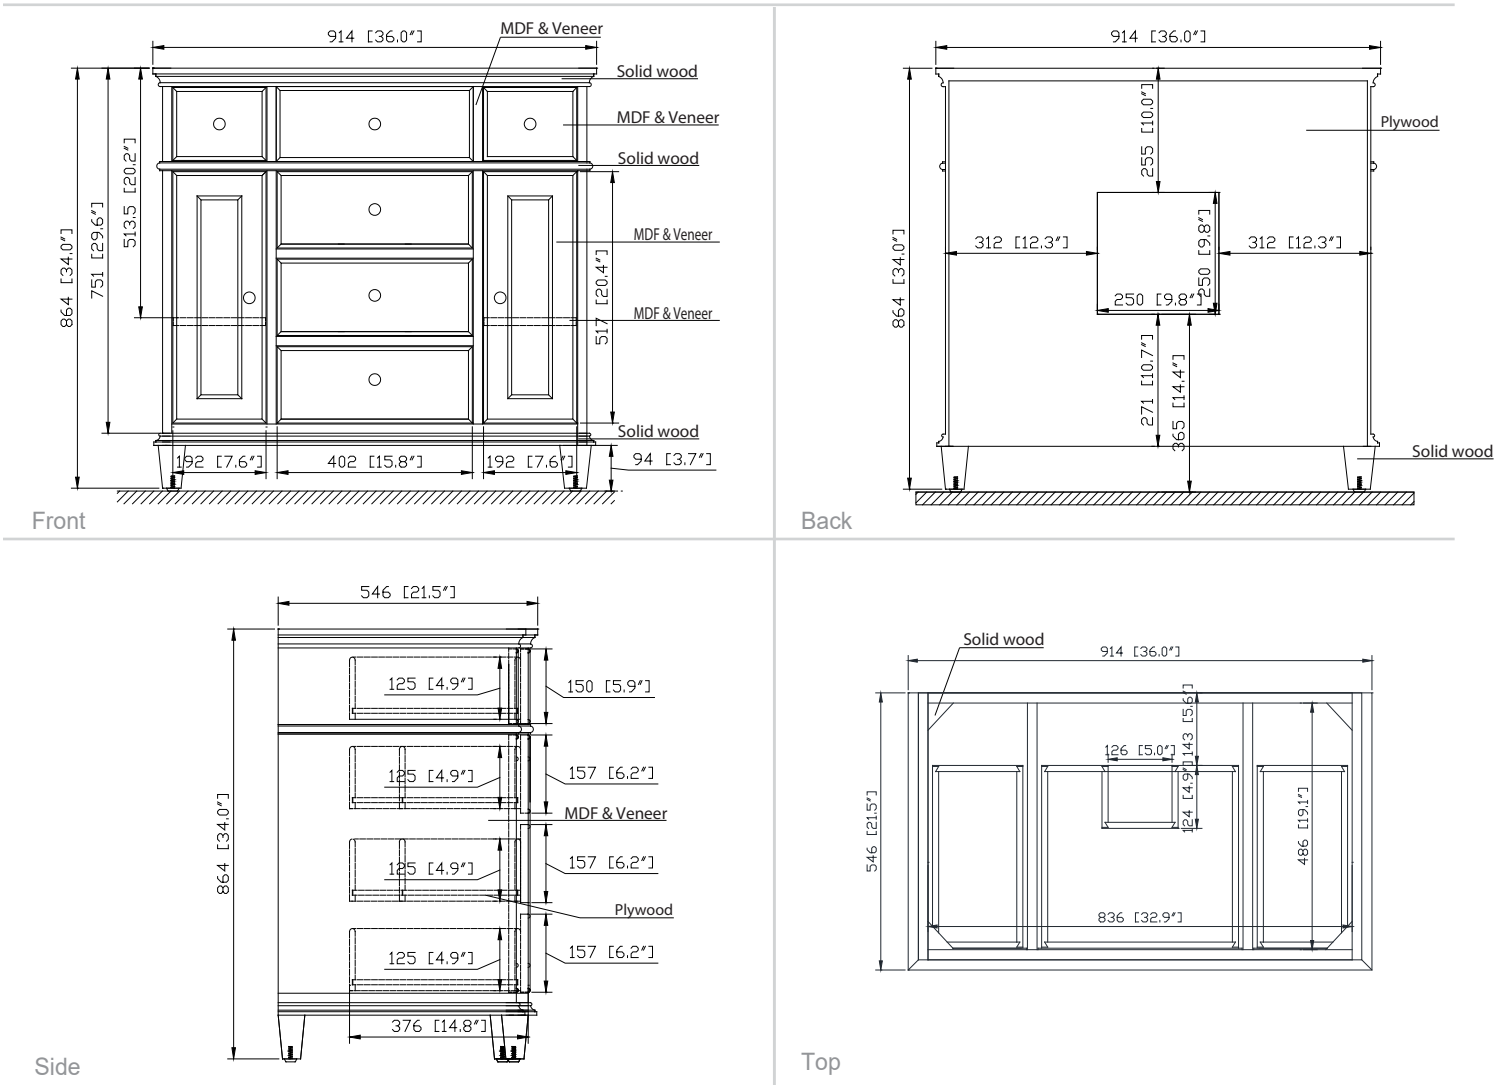

Product Diagrams

For customer support please call 866 522 5578 weekdays 9:00 to 6:00 PST