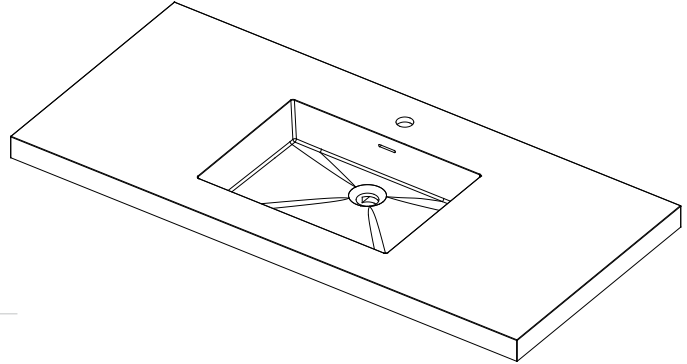

Avanity

VUT49WT

Features

- VersaStone Pure Acrylic solid surface
- Integrated rectangular bowl
- Top pre-drilled for single faucet

Nominal Dimension

- 49W x 22D x 6H inches
- 1245x 560 x 153 mm

Related Items

Drain	VC-DRAIN-CP	VC-DRAIN-BN	
Vanity	BRENTWOOD	LEXINGTON	LOFT
	MADISON	MODERO	

Colors / Finishes

WT - White