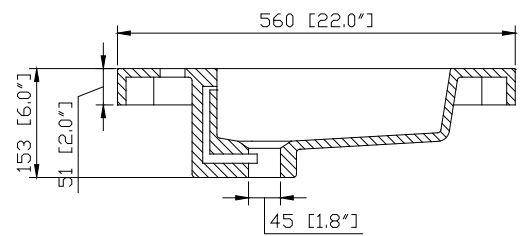

Avanity

VUT31WT

Features

- VersaStone Pure Acrylic solid surface
- Integrated rectangular bowl
- Top pre-drilled for single faucet

Colors / Finishes

WT - White

Nominal Dimension

- 31W x 22D x 6H inches
- 788x 560 x 153 mm

Related Items

Drain	VC-DRAIN-CP	VC-DRAIN-BN		
Vanity	BROOKS	BRENTWOOD	KELLY	LEXINGTON
	LOFT	MADISON	MODERO	TRIBECA

Product Diagrams

Top

Front

Side