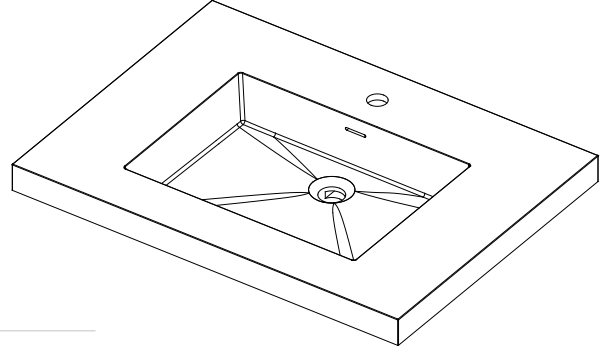

Avanity

VUT31WT

Features

- VersaStone Pure Acrylic solid surface
- Integrated rectangular bowl
- Top pre-drilled for single faucet

Colors / Finishes

WT - White

Nominal Dimension

- 31W x 22D x 6H inches
- 788x 560 x 153 mm