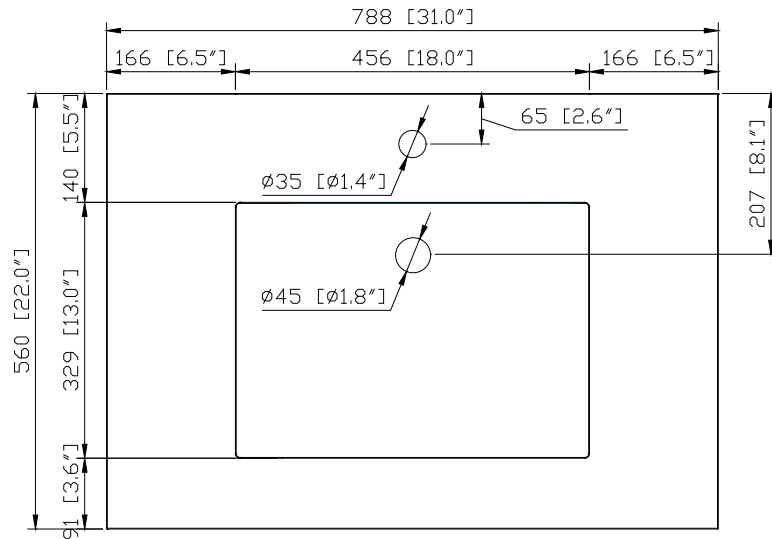

Avanity

VUT31WT

Features

- VersaStone Pure Acrylic solid surface
- Integrated rectangular bowl
- Top pre-drilled for single faucet

Colors / Finishes

WT - White

Nominal Dimension

- 31W x 22D x 6H inches
- 788x 560 x 153 mm

Related Items

Drain	VC-DRAIN-CP	VC-DRAIN-BN		
Vanity	BROOKS	BRENTWOOD	KELLY	LEXINGTON
	LOFT	MADISON	MODERO	TRIBECA

Product Diagrams

Top

Front

Side