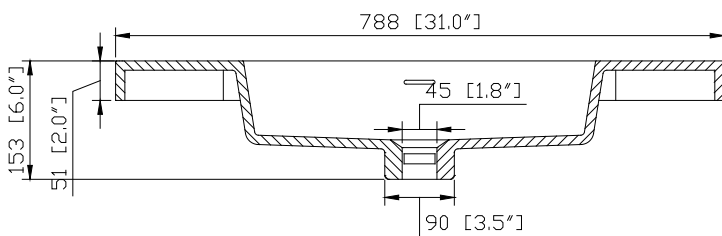

Avanity

VUT31WT

Features

- VersaStone Pure Acrylic solid surface
- Integrated rectangular bowl
- Top pre-drilled for single faucet

Colors / Finishes

WT - White

Nominal Dimension

- 31W x 22D x 6H inches
- 788x 560 x 153 mm

Related Items

Drain	VC-DRAIN-CP	VC-DRAIN-BN		
Vanity	BROOKS	BRENTWOOD	KELLY	LEXINGTON
	LOFT	MADISON	MODERO	TRIBECA

Product Diagrams

Top

Front

Side