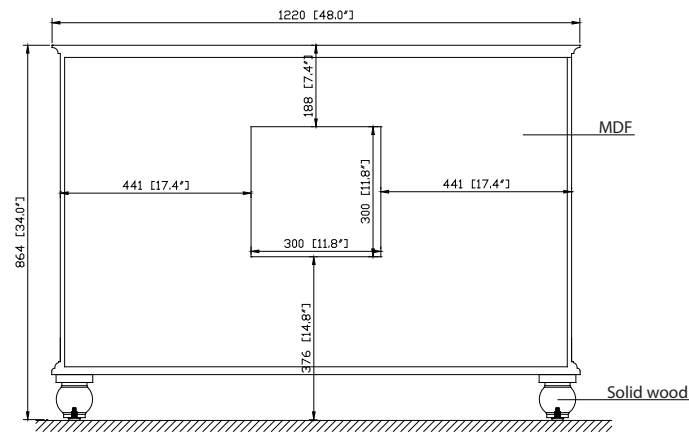

- Charcoal Glaze
- French White

Nominal Dimension

- 48W x 21D x 34H (inches)

Related Items

Mirror	THOMPSON-M24-CL	THOMPSON-M24-FW	
	THOMPSON-M28-CL	THOMPSON-M28-FW	
Vanity Top	SUT49BK	SUT49GB	SUT49CW
	SUT49BK-R	SUT49GB-R	SUT49CW-R
Sink	CUM18WT	CUM18LN	CUM20WT-R
Linen Tower	THOMPSON-LT24-CL	THOMPSON-LT24-FW	

Product Diagrams

Front

Back

Side

Top