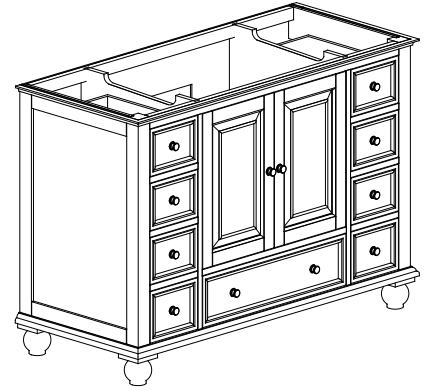

Avanity

THOMPSON-V48-CL
THOMPSON-V48-FW

Features

- Solid poplar frame, plywood drawer and MDF
- 2 soft-close doors
- 7 soft-close drawers
- Black bronze finish hardware
- Adjustable height levelers

Colors / Finishes

- Charcoal Glaze
- French White

Nominal Dimension

- 48W x 21D x 34H (inches)

Related Items

Mirror	THOMPSON-M24-CL	THOMPSON-M24-FW	
	THOMPSON-M28-CL	THOMPSON-M28-FW	
Vanity Top	SUT49BK	SUT49GB	SUT49CW
	SUT49BK-R	SUT49GB-R	SUT49CW-R
Sink	CUM18WT	CUM18LN	CUM20WT-R
Linen Tower	THOMPSON-LT24-CL	THOMPSON-LT24-FW	

Product Diagrams

Front

Back

Side

Top