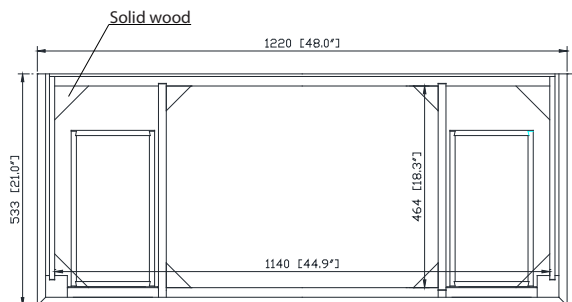

- Charcoal Glaze
- French White

Nominal Dimension

- 48W x 21D x 34H (inches)

Related Items

Mirror	THOMPSON-M24-CL	THOMPSON-M24-FW	
	THOMPSON-M28-CL	THOMPSON-M28-FW	
Vanity Top	SUT49BK	SUT49GB	SUT49CW
	SUT49BK-R	SUT49GB-R	SUT49CW-R
Sink	CUM18WT	CUM18LN	CUM20WT-R
Linen Tower	THOMPSON-LT24-CL	THOMPSON-LT24-FW	

Product Diagrams

Front

Back

Side

Top