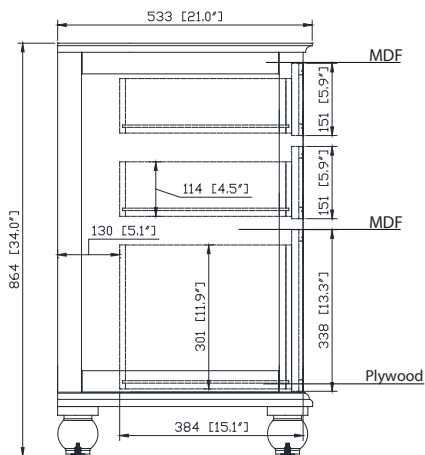

Avanity

THOMPSON-V48-CL
THOMPSON-V48-FW

Features

- Solid poplar frame, plywood drawer and MDF
- 2 soft-close doors
- 7 soft-close drawers
- Black bronze finish hardware
- Adjustable height levelers

Colors / Finishes

- Charcoal Glaze
- French White

Nominal Dimension

- 48W x 21D x 34H (inches)

Related Items

Mirror	THOMPSON-M24-CL	THOMPSON-M24-FW	
	THOMPSON-M28-CL	THOMPSON-M28-FW	
Vanity Top	SUT49BK	SUT49GB	SUT49CW
	SUT49BK-R	SUT49GB-R	SUT49CW-R
Sink	CUM18WT	CUM18LN	CUM20WT-R
Linen Tower	THOMPSON-LT24-CL	THOMPSON-LT24-FW	

Product Diagrams

Front

Back

Side

Top