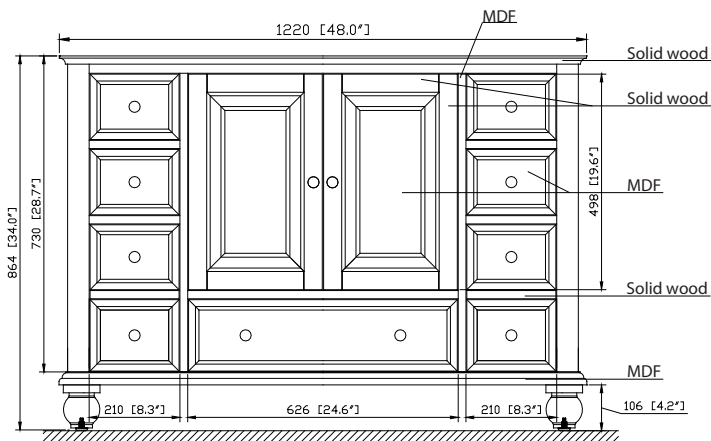

Avanity

THOMPSON-V48-CL
THOMPSON-V48-FW

Features

- Solid poplar frame, plywood drawer and MDF
- 2 soft-close doors
- 7 soft-close drawers
- Black bronze finish hardware
- Adjustable height levelers

Colors / Finishes

- Charcoal Glaze
- French White

Nominal Dimension

- 48W x 21D x 34H (inches)

Related Items

Mirror	THOMPSON-M24-CL	THOMPSON-M24-FW	
	THOMPSON-M28-CL	THOMPSON-M28-FW	
Vanity Top	SUT49BK	SUT49GB	SUT49CW
	SUT49BK-R	SUT49GB-R	SUT49CW-R
Sink	CUM18WT	CUM18LN	CUM20WT-R
Linen Tower	THOMPSON-LT24-CL	THOMPSON-LT24-FW	

Product Diagrams

Front

Back

Side

Top