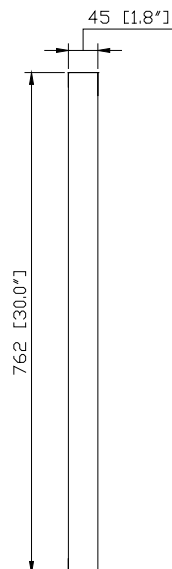

Avanity

THOMPSON-M24-CL
THOMPSON-M24-FW

Features

- Solid poplar frame and plywood
- Beveled-edge mirror
- Mirror hangs vertically and horizontally
- Wall cleat for easy hanging and leveling

Colors / Finishes

- Charcoal Glaze
- French White

Nominal Dimension

- 24W x 1.8D x 30H (inches)

Related Items

Vanity	THOMPSON-CL	THOMPSON-FW
--------	-------------	-------------

Product Diagrams

Front

Back

Side

Top