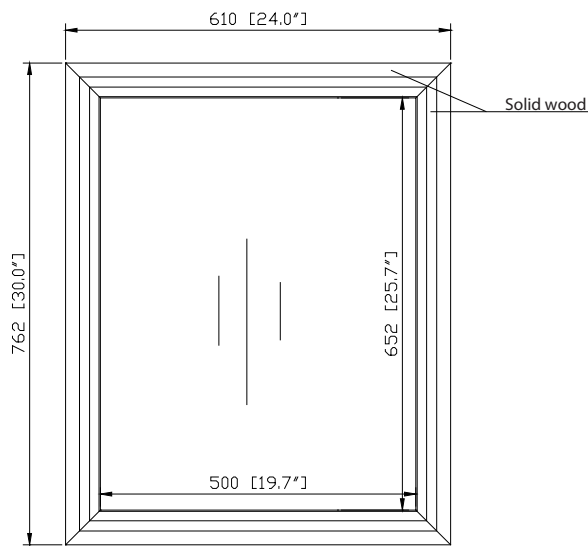

Avanity

THOMPSON-M24-CL
THOMPSON-M24-FW

Features

- Solid poplar frame and plywood
- Beveled-edge mirror
- Mirror hangs vertically and horizontally
- Wall cleat for easy hanging and leveling

Colors / Finishes

- Charcoal Glaze
- French White

Nominal Dimension

- 24W x 1.8D x 30H (inches)

Related Items

Vanity	THOMPSON-CL	THOMPSON-FW
--------	-------------	-------------

Product Diagrams

Front

Back

Side

Top