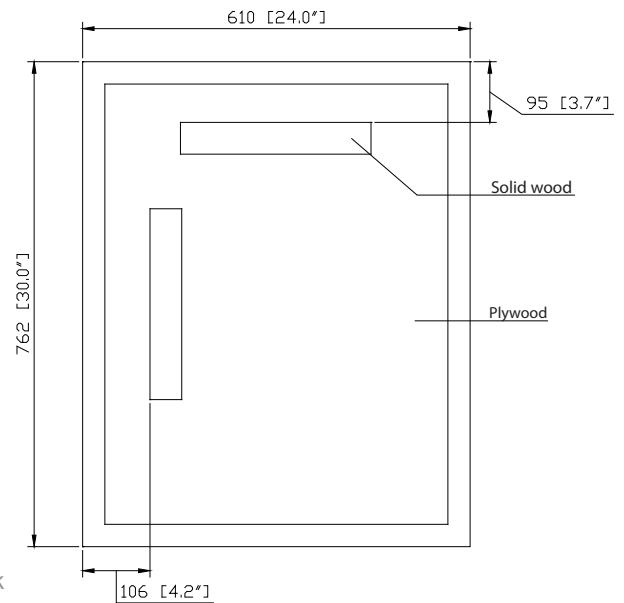

Avanity

THOMPSON-M24-CL
THOMPSON-M24-FW

Features

- Solid poplar frame and plywood
- Beveled-edge mirror
- Mirror hangs vertically and horizontally
- Wall cleat for easy hanging and leveling

Colors / Finishes

- Charcoal Glaze
- French White

Nominal Dimension

- 24W x 1.8D x 30H (inches)

Related Items

Vanity	THOMPSON-CL	THOMPSON-FW
--------	-------------	-------------

Product Diagrams

Front

Back

Side

Top