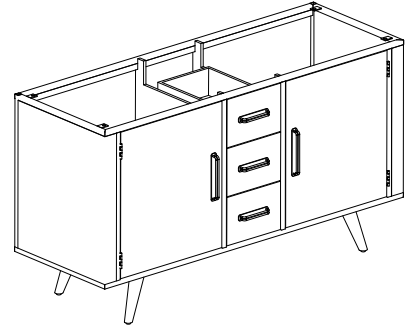

## Features

- Solid acacia wood, MDF
- Black metal frame and hardware
- 2 soft-close doors, 2 interior shelves
- 3 soft-close drawers
- Black metal legs

## Nominal Dimension

- 60W x 21D x 34H inches | 1524 x 534 x 864 mm

## Nominal Dimension / Dimension Nominale

• 61W x 22D x 1.4H inches | 1549 x 560 x 36 mm

### Nominal Dimension

- 20W x 15D x 7.7H inches
- 510 x 381 x 196mm