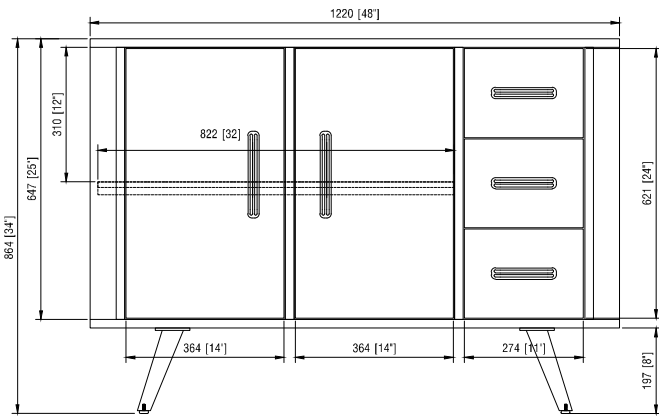

Product Diagrams

Front / Devant