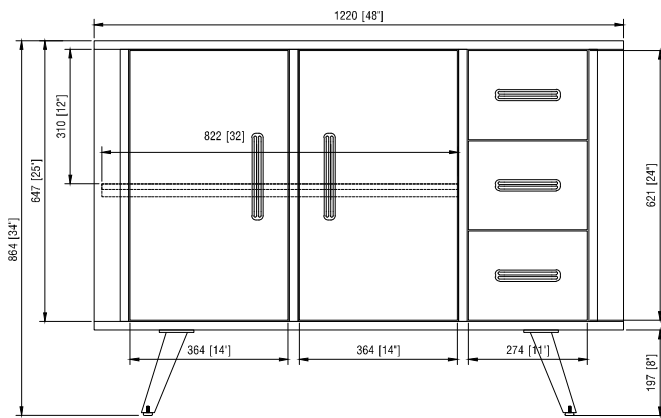

Avanity

STEVENS-V48-BK
STEVENS-V48-WD

Features

- Solid acacia wood, MDF
- Black metal frame and hardware
- 2 soft-close doors, 1 interior shelf
- 3 soft-close drawers
- Black metal legs

Colors

- Rustic Black
- Rustic Wood

Nominal Dimension

- 48W x 21D x 34H inches | 1220 x 534 x 867 mm

Product Diagrams

Front / Devant

Back / Derrière

Side / Côté

Top / Haut