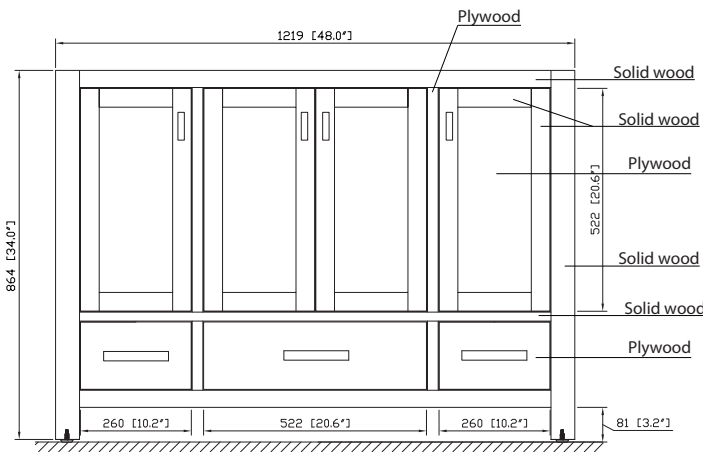

Avanity

MODERO-V48-CG
 MODERO-V48-ES
 MODERO-V48-WT

Features

- Solid poplar wood frame, Birch veneer plywood
- 4 soft-close doors
- 3 soft-close drawers
- Brushed nickel finished hardware
- Adjustable height levelers

Colors / Finishes

- Chilled Gray
- Espresso
- White

Nominal Dimension

- 48W x 21D x 34H inches

Components

Mirror	MODERO-CG	MODERO-ES	MODERO-WT
Vanity Top	SUT49BK	SUT49CW	SUT49GB
	SUT49BK-R	SUT49CW-R	SUT49GB-R
Sink	CUM18WT	CUM18LN	CUM20WT-R
Linen Tower	MODERO-LT24-CG	MODERO-LT24-ES	MODERO-LT24-WT

Product Diagrams

Front

Back

Side

Top