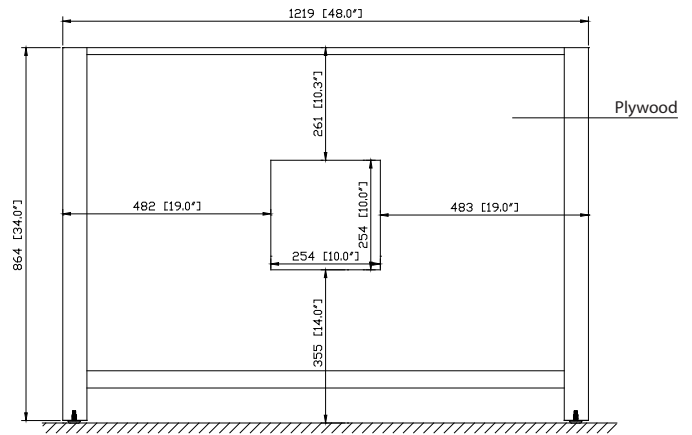

Colors / Finishes

- Chilled Gray
- Espresso
- White

Nominal Dimension

- 48W x 21D x 34H inches

Components

Mirror	MODERO-CG	MODERO-ES	MODERO-WT
Vanity Top	SUT49BK	SUT49CW	SUT49GB
	SUT49BK-R	SUT49CW-R	SUT49GB-R
Sink	CUM18WT	CUM18LN	CUM20WT-R
Linen Tower	MODERO-LT24-CG	MODERO-LT24-ES	MODERO-LT24-WT

Product Diagrams

Front

Back

Side

Top