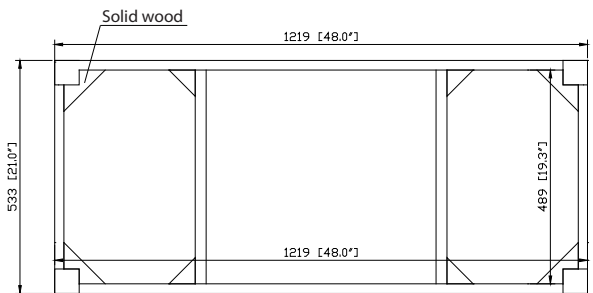

Colors / Finishes

- Chilled Gray
- Espresso
- White

Nominal Dimension

- 48W x 21D x 34H inches

Components

Mirror	MODERO-CG	MODERO-ES	MODERO-WT
Vanity Top	SUT49BK	SUT49CW	SUT49GB
	SUT49BK-R	SUT49CW-R	SUT49GB-R
Sink	CUM18WT	CUM18LN	CUM20WT-R
Linen Tower	MODERO-LT24-CG	MODERO-LT24-ES	MODERO-LT24-WT

Product Diagrams

Front

Back

Side

Top