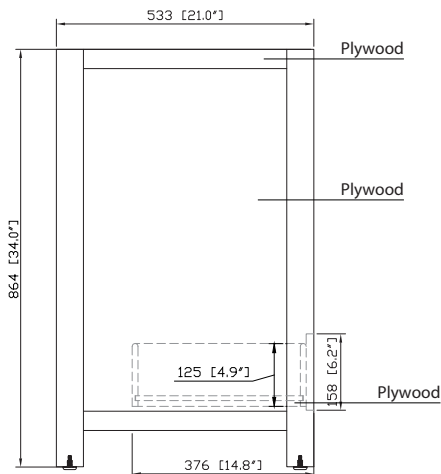

Colors / Finishes

- Chilled Gray
- Espresso
- White

Nominal Dimension

- 48W x 21D x 34H inches

Components

Mirror	MODERO-CG	MODERO-ES	MODERO-WT
Vanity Top	SUT49BK	SUT49CW	SUT49GB
	SUT49BK-R	SUT49CW-R	SUT49GB-R
Sink	CUM18WT	CUM18LN	CUM20WT-R
Linen Tower	MODERO-LT24-CG	MODERO-LT24-ES	MODERO-LT24-WT

Product Diagrams

Front

Back

Side

Top