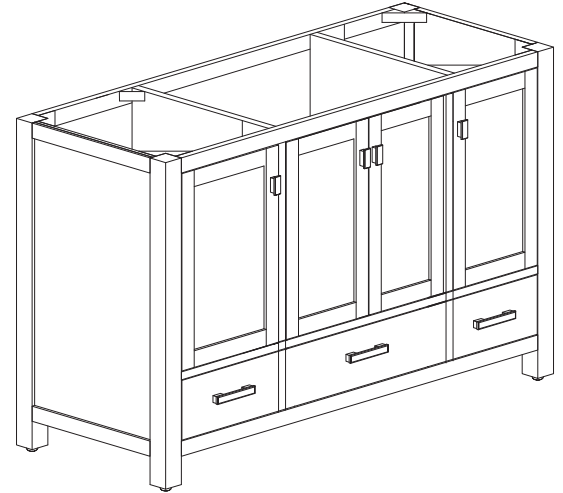

Avanity

MODERO-V48-CG
 MODERO-V48-ES
 MODERO-V48-WT

Features

- Solid poplar wood frame, Birch veneer plywood
- 4 soft-close doors
- 3 soft-close drawers
- Brushed nickel finished hardware
- Adjustable height levelers

Colors / Finishes

- Chilled Gray
- Espresso
- White

Nominal Dimension

- 48W x 21D x 34H inches

Components

Mirror	MODERO-CG	MODERO-ES	MODERO-WT
Vanity Top	SUT49BK	SUT49CW	SUT49GB
	SUT49BK-R	SUT49CW-R	SUT49GB-R
Sink	CUM18WT	CUM18LN	CUM20WT-R
Linen Tower	MODERO-LT24-CG	MODERO-LT24-ES	MODERO-LT24-WT

Product Diagrams

Front

Back

Side

Top