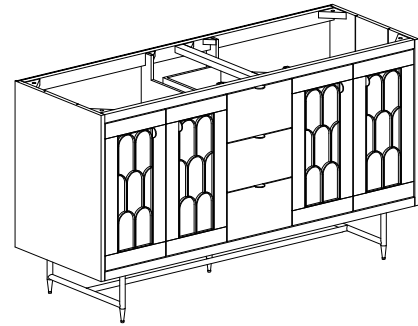

Avanity

MARISCAL-V60-BK
MARISCAL-V60-WD

Features

- Solid acacia wood, MDF
- Black insert metal and hardware (WD)
- Brass insert metal and hardware (BK)
- 3 soft-close doors, 2 interior shelves 3
- soft-close drawers
- Black and brass metal legs

Colors / Couleurs

- Rustic Black
- Rustic Wood

Nominal Dimension / Dimension Nominale

- 60W x 21D x 34H inches | 1524 x 534 x 864 mm

Product Diagrams

Front / Devant

Back / Derrière

Side / Côté

Top / Haut

Avanity

VUT61GQ-R / VUT61WQ-R

Features

- Top cutout for double undermount sinks
- Top pre-drilled for 8" widespread faucet
- 4" backsplash included

Caractéristiques

- Découpe supérieure pour éviers double sous plan
- Haut pré-percé pour robinet large de 8"
- Dossier de 4" inclus

- White

Nominal Dimension

- 20W x 15D x 7.7H inches
- 510 x 381 x 196mm

Product Diagrams

Top

Front

Side