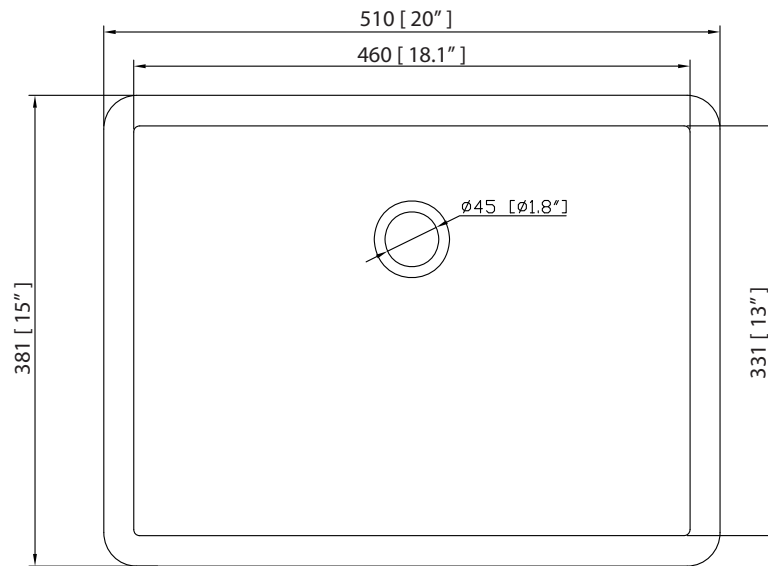

Colors / Couleurs

- Rustic Black
- Rustic Wood

Nominal Dimension / Dimension Nominale

- 60W x 21D x 34H inches | 1524 x 534 x 864 mm

Product Diagrams

Front / Devant

Back / Derrière

Side / Côté

Colors / Couleurs

- Gray Quartz / Quartz gris
- White Quartz / Quartz blanc

Nominal Dimension / Dimension Nominale

• 61W x 22D x 1.4H inches | 1549 x 560 x 36 mm

Product Diagrams / Diagrammes Produit

Top / Haut

Side / Côté

Avanity

CUM20WT-R

Features

- Vitreous China
- Undermount application

Components

Drain	VC-DRAIN-CP	VC-DRAIN-BN
-------	-------------	-------------

Colors / Finishes

- White

Nominal Dimension

- 20W x 15D x 7.7H inches
- 510 x 381 x 196mm

Product Diagrams

Top

Front

Side