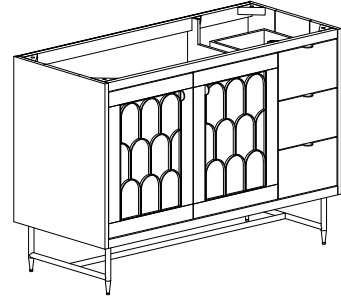

Avanity

MARISCAL-V48-BK
MARISCAL-V48-WD

Features

- Solid acacia wood, MDF
- Black insert metal and hardware (WD)
- Brass insert metal and hardware (BK)
- 2 soft-close doors, 1 interior shelf
- 3 soft-close drawers
- Black and brass metal legs

Colors

- Rustic Black
- Rustic Wood

Nominal Dimension

- 48W x 21D x 34H inches | 1220 x 534 x 864 mm

Product Diagrams

Front / Devant

Back / Derrière

Side / Côté

Top / Haut

Avanity

VUT49GQ-R / VUT49WQ-R

Features

- Top cutout for single undermount sink
- Top pre-drilled for 8" widespread faucet
- 4" backsplash included

Caractéristiques

- Découpe supérieure pour un évier encastré simple
- Haut pré-percé pour robinet large de 8 "
- Dossier de 4 "inclus

- White

Nominal Dimension

- 20W x 15D x 7.7H inches
- 510 x 381 x 196mm

Product Diagrams

Top

Front

Side