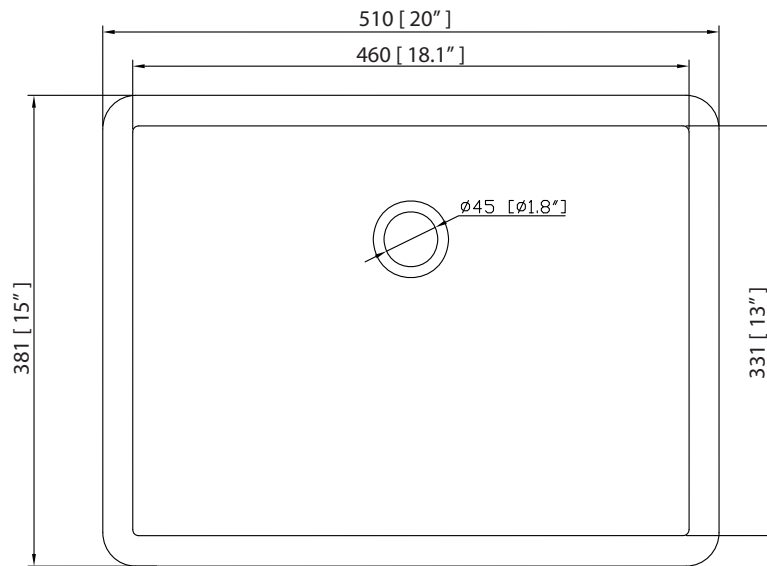

Colors

- Rustic Black
- Rustic Wood

Nominal Dimension

- 48W x 21D x 34H inches | 1220 x 534 x 864 mm

Product Diagrams

Front / Devant

Back / Derrière

Side / Côté

Colors / Couleurs

- Gray Quartz / Quartz gris
- White Quartz/ Quartz blanc

Nominal Dimension / Dimension Nominale

- 49W x 22D x 1.4H inches | 1245 x 560 x 36 mm

Product Diagrams / Diagrammes Produit

Top / Haut

Side / Côté

Avanity

CUM20WT-R

Features

- Vitreous China
- Undermount application

Components

Drain	VC-DRAIN-CP	VC-DRAIN-BN
-------	-------------	-------------

Colors / Finishes

- White

Nominal Dimension

- 20W x 15D x 7.7H inches
- 510 x 381 x 196mm

Product Diagrams

Top

Front

Side