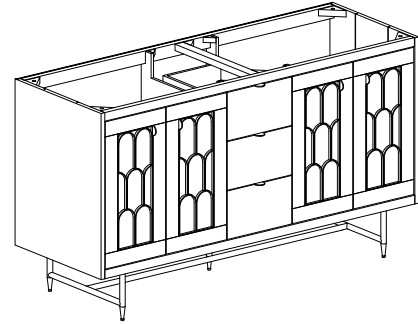

Avanity

MARISCAL-V60-BK
MARISCAL-V60-WD

Features

- Solid acacia wood, MDF
- Black insert metal and hardware (WD)
- Brass insert metal and hardware (BK)
- 3 soft-close doors, 2 interior shelves 3
- soft-close drawers
- Black and brass metal legs

Colors / Couleurs

- Rustic Black
- Rustic Wood

Nominal Dimension / Dimension Nominale

- 60W x 21D x 34H inches | 1524 x 534 x 864 mm

Product Diagrams

Front / Devant

Back / Derrière

Side / Côté