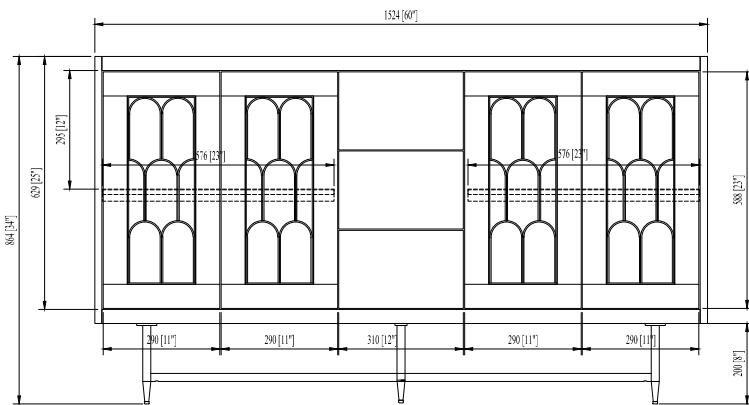

Avanity

MARISCAL-V60-BK
MARISCAL-V60-WD

Features

- Solid acacia wood, MDF
- Black insert metal and hardware (WD)
- Brass insert metal and hardware (BK)
- 3 soft-close doors, 2 interior shelves 3
- soft-close drawers
- Black and brass metal legs

Colors / Couleurs

- Rustic Black
- Rustic Wood

Nominal Dimension / Dimension Nominale

- 60W x 21D x 34H inches | 1524 x 534 x 864 mm

Product Diagrams

Front / Devant

Back / Derrière

Side / Côté