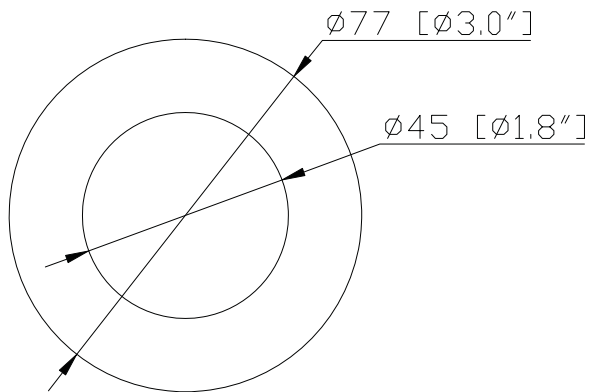

Product Diagrams

Side