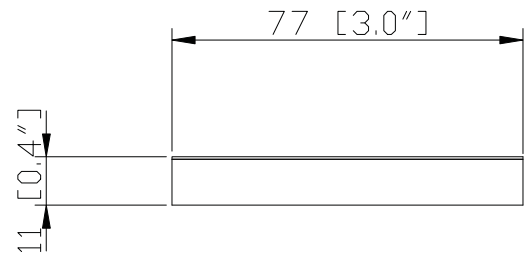

GV-MR-BN / GV-MR-CP

Features

- Vessel mounting ring
- Brass construction
- Silicon O-ring and seat

Colors / Finishes

- BN - Brushed Nickel
- CP - Chrome

Nominal Dimension

- 3W x 3D x 0.4H inches
- 77 x 77 x 11 mm

Components

Sink	GVE420BL	GVE420BN	GVE420CL	GVE420FR	GVE420CS	GVE450GE	GVE460AL	GVE460BC
	GVE460GL	GVE460SB	GVE480MCO	GVE480MSI				

Product Diagrams

Side

Front