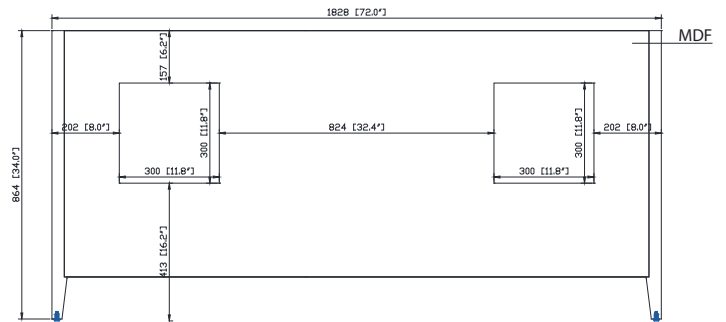

Colors / Couleurs

- Wood / Bois

Nominal Dimension / Dimension Nominale

- 72W x 21.5D x 34H inches | 1828 x 546 x 864 mm

Product Diagrams / Diagrammes Produit

Front / Devant

Back / Derrière

Side / Côté

Nominal Dimension

- 73W x 22D x 1H inches
- 1853 x 560 x 25 mm

Related Items

Sink	CUM20WT-R		
Vanity	AUSTEN-V72	EMMA-V72	HEPBURN-V72
	MADISON-V72	MODERO-V72	THOMPSON-V72

Product Diagrams

Top

Side

Avanity

CUM20WT-R

Features

- Vitreous China
- Undermount application

Components

Drain	VC-DRAIN-CP	VC-DRAIN-BN
-------	-------------	-------------

Colors / Finishes

- White

Nominal Dimension

- 20W x 15D x 7.7H inches
- 510 x 381 x 196mm

Product Diagrams

Top

Front

Side