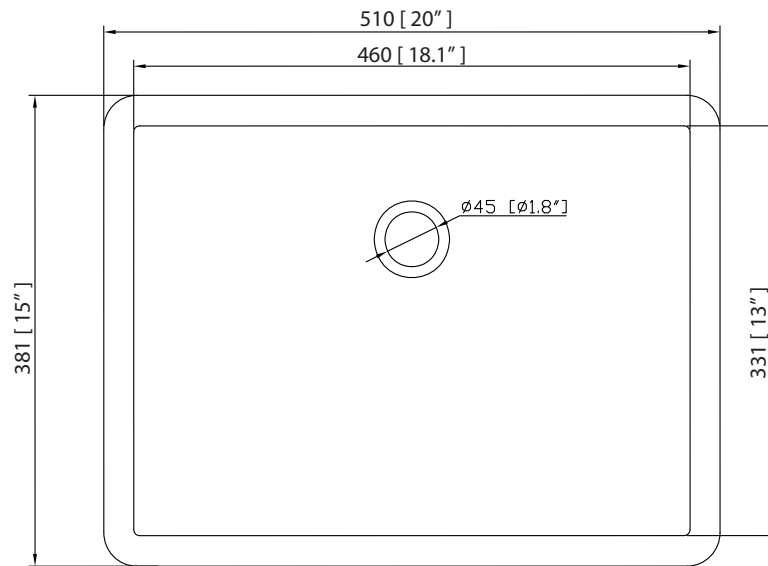

Colors / Couleurs

- Wood / Bois

Nominal Dimension / Dimension Nominale

- 72W x 21.5D x 34H inches | 1828 x 546 x 864 mm

Product Diagrams / Diagrammes Produit

Front / Devant

Back / Derrière

Side / Côté

Nominal Dimension

- 73W x 22D x 1H inches
- 1853 x 560 x 25 mm

Related Items

Sink	CUM20WT-R		
Vanity	AUSTEN-V72	EMMA-V72	HEPBURN-V72
	MADISON-V72	MODERO-V72	THOMPSON-V72

Product Diagrams

Top

Side

Avanity

CUM20WT-R

Features

- Vitreous China
- Undermount application

Components

Drain	VC-DRAIN-CP	VC-DRAIN-BN
-------	-------------	-------------

Colors / Finishes

- White

Nominal Dimension

- 20W x 15D x 7.7H inches
- 510 x 381 x 196mm

Product Diagrams

Top

Front

Side