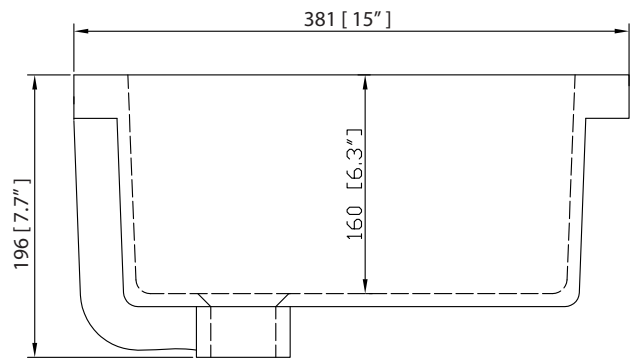

Colors / Couleurs

- Wood / Bois

Nominal Dimension / Dimension Nominale

- 72W x 21.5D x 34H inches | 1828 x 546 x 864 mm

Product Diagrams / Diagrammes Produit

Front / Devant

Back / Derrière

Side / Côté

Nominal Dimension

- 73W x 22D x 1H inches
- 1853 x 560 x 25 mm

Related Items

Sink	CUM20WT-R		
Vanity	AUSTEN-V72	EMMA-V72	HEPBURN-V72
	MADISON-V72	MODERO-V72	THOMPSON-V72

Product Diagrams

Top

Side

Avanity

CUM20WT-R

Features

- Vitreous China
- Undermount application

Components

Drain	VC-DRAIN-CP	VC-DRAIN-BN
-------	-------------	-------------

Colors / Finishes

- White

Nominal Dimension

- 20W x 15D x 7.7H inches
- 510 x 381 x 196mm

Product Diagrams

Top

Front

Side