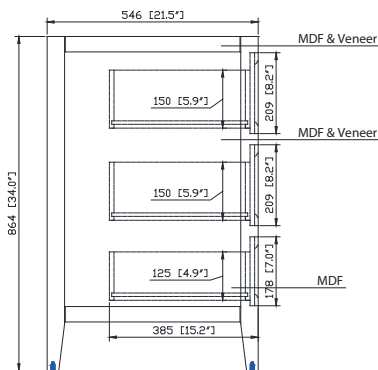

Colors / Couleurs

- Wood / Bois

Nominal Dimension / Dimension Nominale

- 72W x 21.5D x 34H inches | 1828 x 546 x 864 mm

Product Diagrams / Diagrammes Produit

Front / Devant

Back / Derrière

Side / Côté

Nominal Dimension

- 73W x 22D x 1H inches
- 1853 x 560 x 25 mm

Related Items

Sink	CUM20WT-R		
Vanity	AUSTEN-V72	EMMA-V72	HEPBURN-V72
	MADISON-V72	MODERO-V72	THOMPSON-V72

Product Diagrams

Top

Side

Avanity

CUM20WT-R

Features

- Vitreous China
- Undermount application

Components

Drain	VC-DRAIN-CP	VC-DRAIN-BN
-------	-------------	-------------

Colors / Finishes

- White

Nominal Dimension

- 20W x 15D x 7.7H inches
- 510 x 381 x 196mm

Product Diagrams

Top

Front

Side