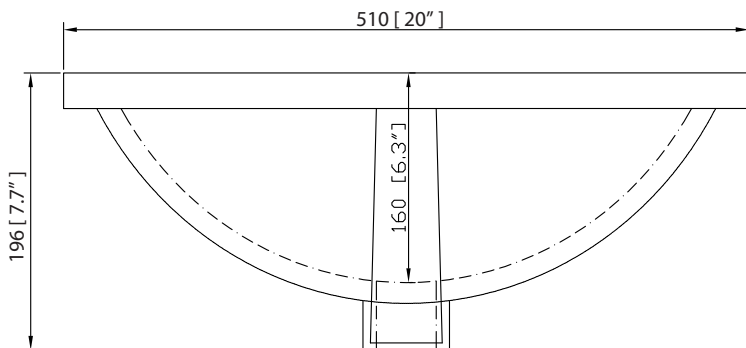

Colors / Couleurs

- Wood / Bois

Nominal Dimension / Dimension Nominale

- 72W x 21.5D x 34H inches | 1828 x 546 x 864 mm

Product Diagrams / Diagrammes Produit

Front / Devant

Back / Derrière

Side / Côté

Nominal Dimension

- 73W x 22D x 1H inches
- 1853 x 560 x 25 mm

Related Items

Sink	CUM20WT-R		
Vanity	AUSTEN-V72	EMMA-V72	HEPBURN-V72
	MADISON-V72	MODERO-V72	THOMPSON-V72

Product Diagrams

Top

Side

Avanity

CUM20WT-R

Features

- Vitreous China
- Undermount application

Components

Drain	VC-DRAIN-CP	VC-DRAIN-BN
-------	-------------	-------------

Colors / Finishes

- White

Nominal Dimension

- 20W x 15D x 7.7H inches
- 510 x 381 x 196mm

Product Diagrams

Top

Front

Side