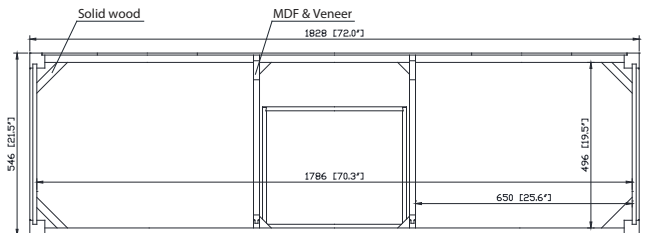

Colors / Couleurs

- Wood / Bois

Nominal Dimension / Dimension Nominale

- 72W x 21.5D x 34H inches | 1828 x 546 x 864 mm

Product Diagrams / Diagrammes Produit

Front / Devant

Back / Derrière

Side / Côté

Top / Haut

SUT73BK-R / SUT73CW -R / SUT73GB-R

Features

- Top cutout for dual undermount sinks
- Top pre-drilled for 8" widespread faucet
- 4" backsplash included

Colors / Finishes

- BK - Natural Black Granite
- CW - Natural Carrera White marble
- GB - Natural Galala Beige marble

Nominal Dimension

- 73W x 22D x 1H inches
- 1853 x 560 x 25 mm

Related Items

Sink	CUM20WT-R		
Vanity	AUSTEN-V72	EMMA-V72	HEPBURN-V72
	MADISON-V72	MODERO-V72	THOMPSON-V72

Product Diagrams

Top

Side

Avanity

- 20W x 15D x 7.7H inches
- 510 x 381 x 196mm

Product Diagrams

Top

Front

Side