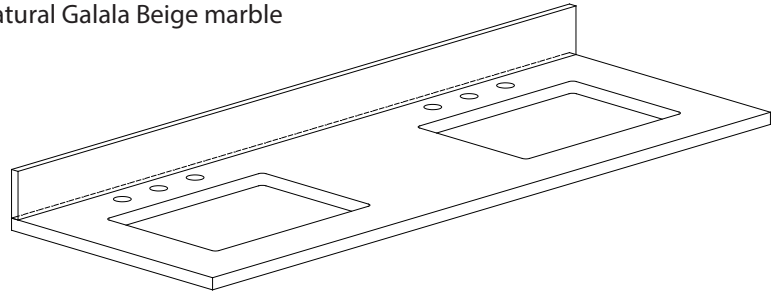

Colors / Couleurs

- Wood / Bois

Nominal Dimension / Dimension Nominale

- 72W x 21.5D x 34H inches | 1828 x 546 x 864 mm

Product Diagrams / Diagrammes Produit

Front / Devant

Back / Derrière

Side / Côté

Top / Haut

SUT73BK-R / SUT73CW -R / SUT73GB-R

Features

- Top cutout for dual undermount sinks
- Top pre-drilled for 8" widespread faucet
- 4" backsplash included

Colors / Finishes

- BK - Natural Black Granite
- CW - Natural Carrera White marble
- GB - Natural Galala Beige marble

Nominal Dimension

- 73W x 22D x 1H inches
- 1853 x 560 x 25 mm

Related Items

Sink	CUM20WT-R		
Vanity	AUSTEN-V72	EMMA-V72	HEPBURN-V72
	MADISON-V72	MODERO-V72	THOMPSON-V72

Product Diagrams

Top

Side

Avanity

- 20W x 15D x 7.7H inches
- 510 x 381 x 196mm

Product Diagrams

Top

Front

Side