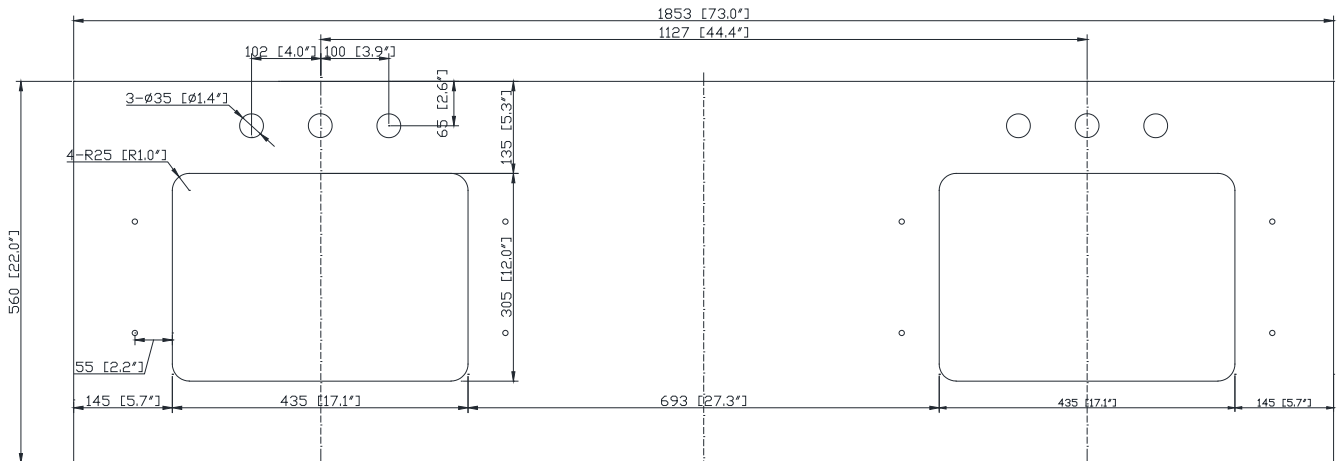

Colors / Couleurs

- Wood / Bois

Nominal Dimension / Dimension Nominale

- 72W x 21.5D x 34H inches | 1828 x 546 x 864 mm

Product Diagrams / Diagrammes Produit

Front / Devant

Back / Derrière

Side / Côté

Nominal Dimension

- 73W x 22D x 1H inches
- 1853 x 560 x 25 mm

Related Items

Sink	CUM20WT-R		
Vanity	AUSTEN-V72	EMMA-V72	HEPBURN-V72
	MADISON-V72	MODERO-V72	THOMPSON-V72

Product Diagrams

Top

Side

Avanity

CUM20WT-R

Features

- Vitreous China
- Undermount application

Components

Drain	VC-DRAIN-CP	VC-DRAIN-BN
-------	-------------	-------------

Colors / Finishes

- White

Nominal Dimension

- 20W x 15D x 7.7H inches
- 510 x 381 x 196mm

Product Diagrams

Top

Front

Side