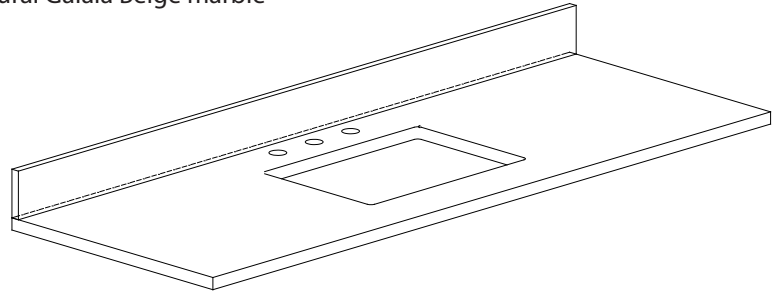

## Nominal Dimension / Dimension Nominale

- 60W x 21.5D x 34H inches | 1524 x 546 x 864 mm

## Features

- Top cutout for dual undermount sinks
- Top pre-drilled for 8" widespread faucet
- 4" backsplash included

## Nominal Dimension

- 61W x 22D x 1H inches
- 1549 x 560 x 25 mm