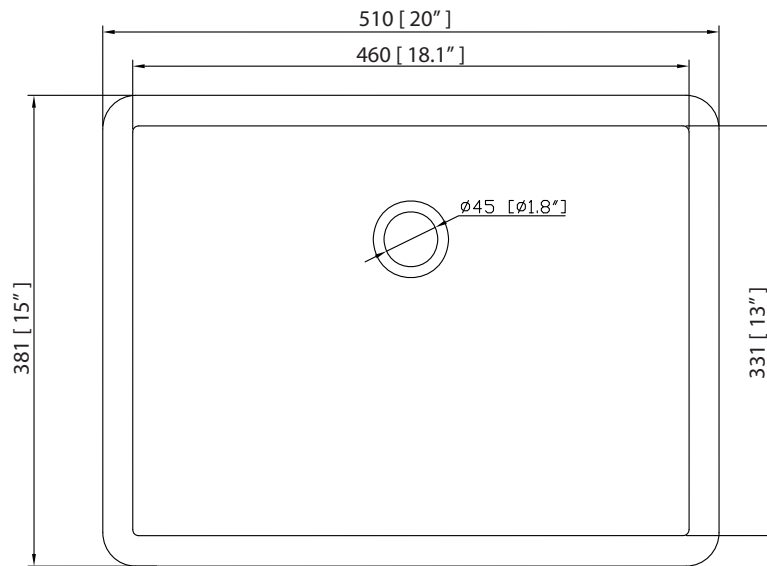

Colors / Couleurs

- Wood / Bois

Nominal Dimension / Dimension Nominale

- 24W x 21.5D x 34H inches | 610 x 546 x 864 mm

Product Diagrams / Diagrammes Produit

SUT25BK-R / SUT25CW -R / SUT25GB-R

Features

- Top cutout for single undermount sink
- Top pre-drilled for 8" widespread faucet
- 4" backsplash included

Colors / Finishes

- BK - Natural Black Granite
- CW - Natural Carrera White marble
- GB - Natural Galala Beige marble

Nominal Dimension

- 25W x 22D x 1H inches
- 635 x 560 x 25 mm

Related Items

Sink	CUM20WT-R	
Vanity	ALLIE-V24	BROOKS-V24
	DELANO-V24	

Drain	VC-DRAIN-CP	VC-DRAIN-BN
-------	-------------	-------------

Colors / Finishes

- White

Nominal Dimension

- 20W x 15D x 7.7H inches
- 510 x 381 x 196mm

Product Diagrams

Top

Front

Side