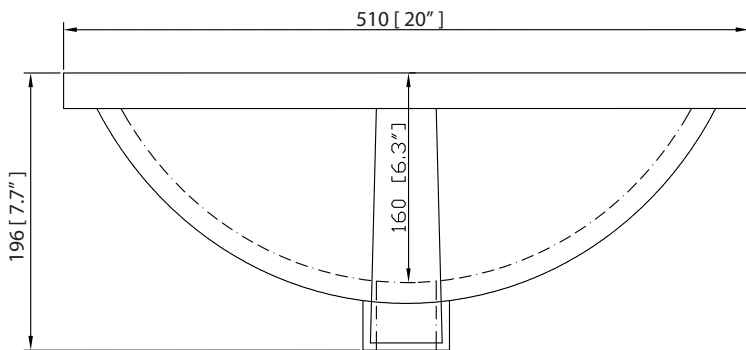

Colors / Couleurs

- Wood / Bois

Nominal Dimension / Dimension Nominale

- 24W x 21.5D x 34H inches | 610 x 546 x 864 mm

Product Diagrams / Diagrammes Produit

SUT25BK-R / SUT25CW -R / SUT25GB-R

Features

- Top cutout for single undermount sink
- Top pre-drilled for 8" widespread faucet
- 4" backsplash included

Colors / Finishes

- BK - Natural Black Granite
- CW - Natural Carrera White marble
- GB - Natural Galala Beige marble

Nominal Dimension

- 25W x 22D x 1H inches
- 635 x 560 x 25 mm

Related Items

Sink	CUM20WT-R	
Vanity	ALLIE-V24	BROOKS-V24
	DELANO-V24	

Drain	VC-DRAIN-CP	VC-DRAIN-BN
-------	-------------	-------------

Colors / Finishes

- White

Nominal Dimension

- 20W x 15D x 7.7H inches
- 510 x 381 x 196mm

Product Diagrams

Top

Front

Side