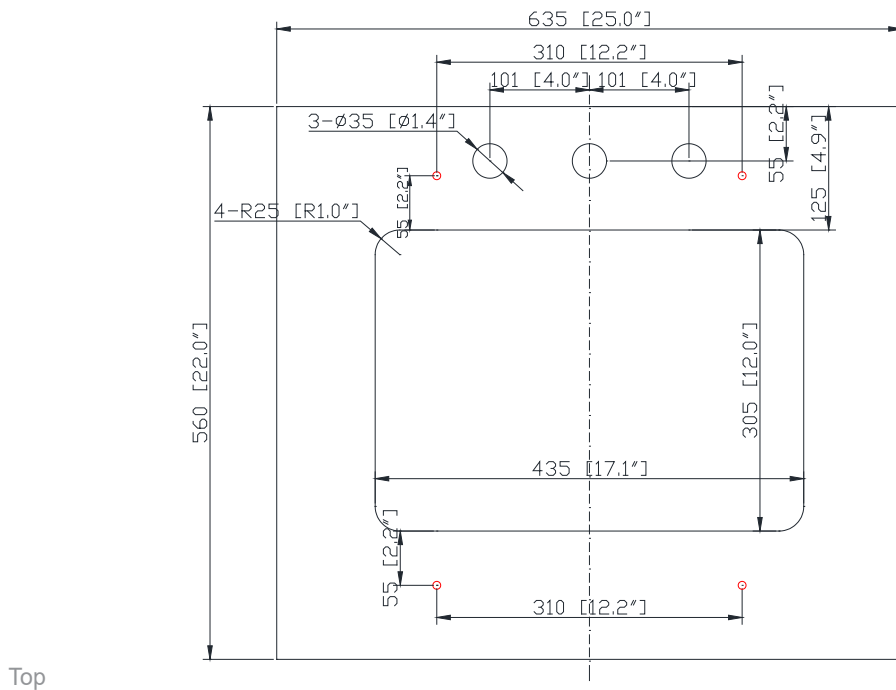

Colors / Couleurs

- Wood / Bois

Nominal Dimension / Dimension Nominale

- 24W x 21.5D x 34H inches | 610 x 546 x 864 mm

Product Diagrams / Diagrammes Produit

SUT25BK-R / SUT25CW -R / SUT25GB-R

Features

- Top cutout for single undermount sink
- Top pre-drilled for 8" widespread faucet
- 4" backsplash included

Colors / Finishes

- BK - Natural Black Granite
- CW - Natural Carrera White marble
- GB - Natural Galala Beige marble

Nominal Dimension

- 25W x 22D x 1H inches
- 635 x 560 x 25 mm

Related Items

Sink	CUM20WT-R	
Vanity	ALLIE-V24	BROOKS-V24
	DELANO-V24	

Product Diagrams

Top

Side

Avanity

CUM20WT-R

Features

- Vitreous China
- Undermount application

Components

Drain	VC-DRAIN-CP	VC-DRAIN-BN
-------	-------------	-------------

Colors / Finishes

- White

Nominal Dimension

- 20W x 15D x 7.7H inches
- 510 x 381 x 196mm

Product Diagrams

Top

Front