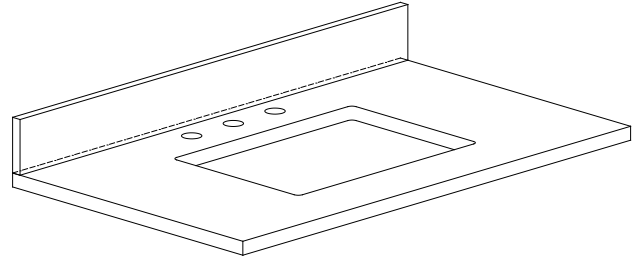

## Nominal Dimension

- 36W x 21.5D x 33.9H (inches)

### Features

- Top cutout for single undermount sink
- Top pre-drilled for 8" widespread faucet
- 4" backsplash included

### Nominal Dimension

- 37W x 22D x 1H inches
- 940 x 560 x 25 mm