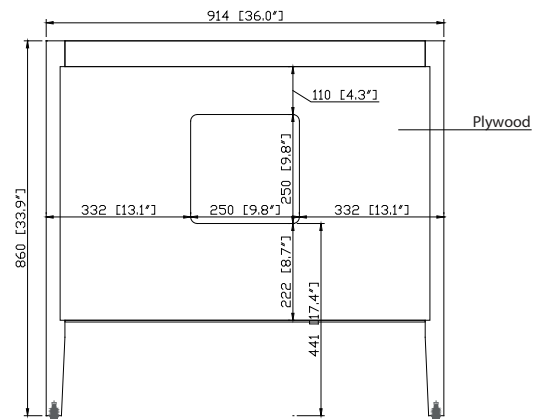

Avanity

DELANO-V36-TG
DELANO-V36-WT

Features

- Solid poplar frame and birch veneer plywood
- 1 flip down drawer
- 2 soft-close drawers
- Black bronze finish hardware
- Adjustable height levelers

Colors / Finishes

- Taupe Glaze
- White

Nominal Dimension

- 36W x 21.5D x 33.9H (inches)

Related Items

Mirror	14000-M24-TG	14000-M28-TG	
	14000-M24-WT	14000-M28-WT	
	14000-MC24-TG		
	14000-MC24-WT		
Vanity Top	SUT37BK-R	SUT37CW-R	SUT37GB-R
	SUT37BK	SUT37CW	SUT37GB
Sink	CUM20WT-R	CUM18WTX	CUM18LN

Product Diagrams

Front

Side