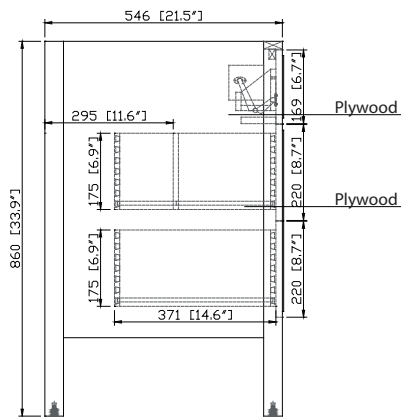

Avanity

DELANO-V36-TG
DELANO-V36-WT

Features

- Solid poplar frame and birch veneer plywood
- 1 flip down drawer
- 2 soft-close drawers
- Black bronze finish hardware
- Adjustable height levelers

Colors / Finishes

- Taupe Glaze
- White

Nominal Dimension

- 36W x 21.5D x 33.9H (inches)

Related Items

Mirror	14000-M24-TG	14000-M28-TG	
	14000-M24-WT	14000-M28-WT	
	14000-MC24-TG		
	14000-MC24-WT		
Vanity Top	SUT37BK-R	SUT37CW-R	SUT37GB-R
	SUT37BK	SUT37CW	SUT37GB
Sink	CUM20WT-R	CUM18WTX	CUM18LN

Product Diagrams

Front

Side