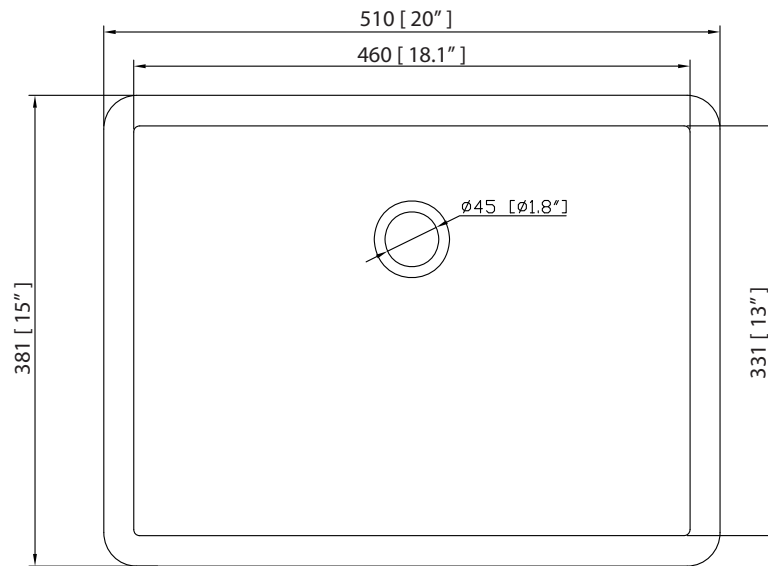

## Nominal Dimension

- 36W x 21.5D x 33.9H (inches)

### Nominal Dimension

- 37W x 22D x 1H inches
- 940 x 560 x 25 mm

### Nominal Dimension

- 20W x 15D x 7.7H inches
- 510 x 381 x 196mm

### Product Diagrams

Top

Front

Side