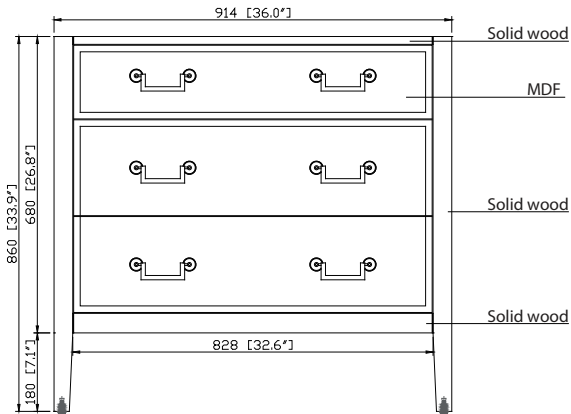

Product Diagrams

Front