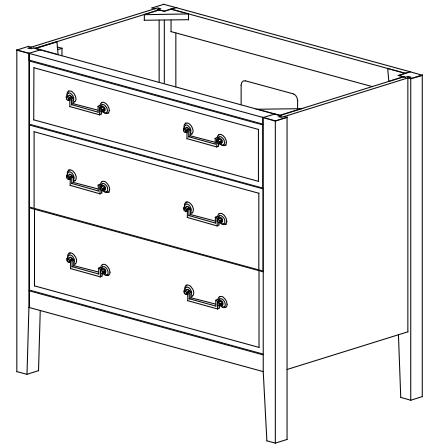

## Features

- Solid poplar frame and birch veneer plywood
- 1 flip down drawer
- 2 soft-close drawers
- Black bronze finish hardware
- Adjustable height levelers

## Nominal Dimension

- 36W x 21.5D x 33.9H (inches)

### Nominal Dimension

- 37W x 22D x 1H inches
- 940 x 560 x 25 mm

### Nominal Dimension

- 20W x 15D x 7.7H inches
- 510 x 381 x 196mm