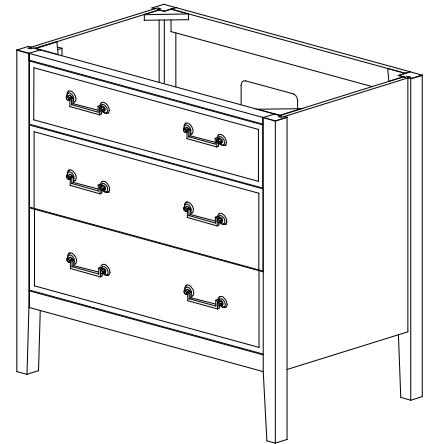

Avanity

DELANO-V36-TG
DELANO-V36-WT

Features

- Solid poplar frame and birch veneer plywood
- 1 flip down drawer
- 2 soft-close drawers
- Black bronze finish hardware
- Adjustable height levelers

Colors / Finishes

- Taupe Glaze
- White

Nominal Dimension

- 36W x 21.5D x 33.9H (inches)

Related Items

Mirror	14000-M24-TG	14000-M28-TG	
	14000-M24-WT	14000-M28-WT	
	14000-MC24-TG		
	14000-MC24-WT		
Vanity Top	SUT37BK-R	SUT37CW-R	SUT37GB-R
	SUT37BK	SUT37CW	SUT37GB
Sink	CUM20WT-R	CUM18WTX	CUM18LN

Product Diagrams

Front

Back

Side

Top