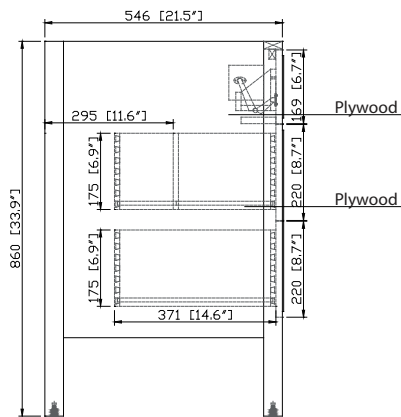

- Taupe Glaze
- White

Nominal Dimension

- 36W x 21.5D x 33.9H (inches)

Related Items

Mirror	14000-M24-TG	14000-M28-TG	
	14000-M24-WT	14000-M28-WT	
	14000-MC24-TG		
	14000-MC24-WT		
Vanity Top	SUT37BK-R	SUT37CW-R	SUT37GB-R
	SUT37BK	SUT37CW	SUT37GB
Sink	CUM20WT-R	CUM18WTX	CUM18LN

Product Diagrams

Front

Back

Side

Top