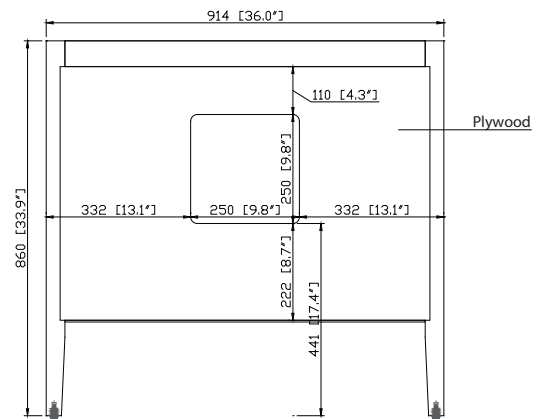

- Taupe Glaze
- White

Nominal Dimension

- 36W x 21.5D x 33.9H (inches)

Related Items

Mirror	14000-M24-TG	14000-M28-TG	
	14000-M24-WT	14000-M28-WT	
	14000-MC24-TG		
	14000-MC24-WT		
Vanity Top	SUT37BK-R	SUT37CW-R	SUT37GB-R
	SUT37BK	SUT37CW	SUT37GB
Sink	CUM20WT-R	CUM18WTX	CUM18LN

Product Diagrams

Front

Back

Side

Top