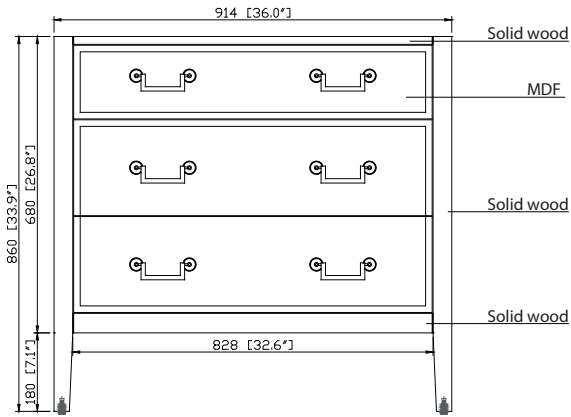

- Taupe Glaze
- White

Nominal Dimension

- 36W x 21.5D x 33.9H (inches)

Related Items

Mirror	14000-M24-TG	14000-M28-TG	
	14000-M24-WT	14000-M28-WT	
	14000-MC24-TG		
	14000-MC24-WT		
Vanity Top	SUT37BK-R	SUT37CW-R	SUT37GB-R
	SUT37BK	SUT37CW	SUT37GB
Sink	CUM20WT-R	CUM18WTX	CUM18LN

Product Diagrams

Front

Back

Side

Top