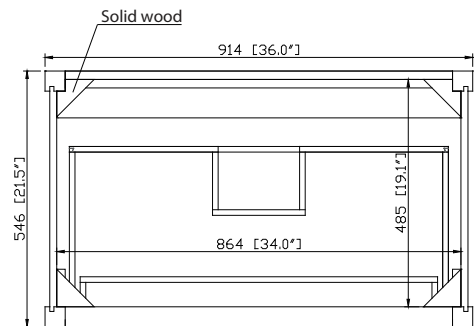

- Taupe Glaze
- White

Nominal Dimension

- 36W x 21.5D x 33.9H (inches)

Related Items

Mirror	14000-M24-TG	14000-M28-TG	
	14000-M24-WT	14000-M28-WT	
	14000-MC24-TG		
	14000-MC24-WT		
Vanity Top	SUT37BK-R	SUT37CW-R	SUT37GB-R
	SUT37BK	SUT37CW	SUT37GB
Sink	CUM20WT-R	CUM18WTX	CUM18LN

Product Diagrams

Front

Back

Side

Top