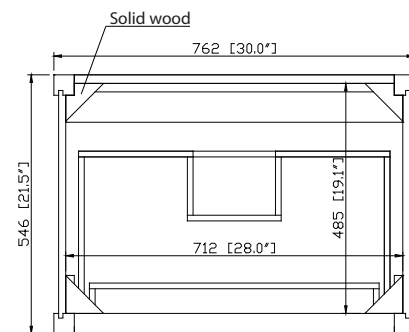

- Taupe Glaze
- White

Nominal Dimension

- 30W x 21.5D x 33.9H (inches)

Related Items

Mirror	14000-M24-TG	14000-M28-TG	
	14000-M24-WT	14000-M28-WT	
	14000-MC24-TG	14000-MC28-TG	
	14000-MC24-WT	14000-MC28-WT	
Vanity Top	SUT31BK-R	SUT31CW-R	SUT31GB-R
	SUT31BK	SUT31CW	SUT31GB
Sink	CUM20WT-R	CUM18WTX	CUM18LN

Product Diagrams

Front

Back

Side

Top