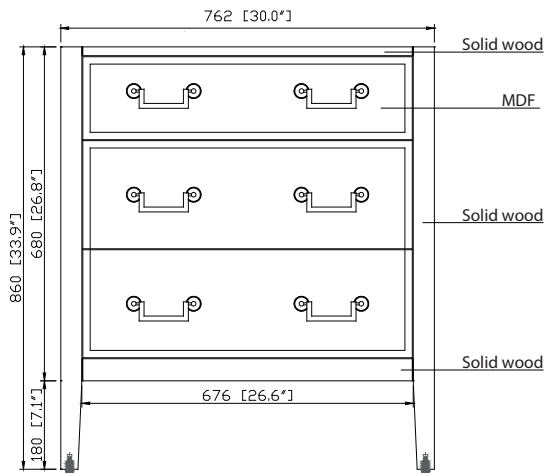

- Taupe Glaze
- White

Nominal Dimension

- 30W x 21.5D x 33.9H (inches)

Related Items

Mirror	14000-M24-TG	14000-M28-TG	
	14000-M24-WT	14000-M28-WT	
	14000-MC24-TG	14000-MC28-TG	
	14000-MC24-WT	14000-MC28-WT	
Vanity Top	SUT31BK-R	SUT31CW-R	SUT31GB-R
	SUT31BK	SUT31CW	SUT31GB
Sink	CUM20WT-R	CUM18WTX	CUM18LN

Product Diagrams

Front

Back

Side

Top