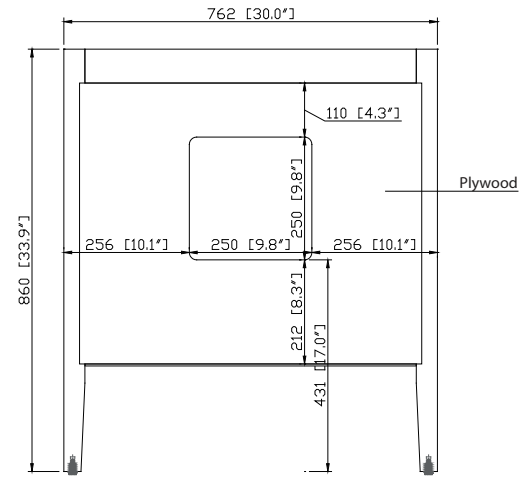

- Taupe Glaze
- White

Nominal Dimension

- 30W x 21.5D x 33.9H (inches)

Related Items

Mirror	14000-M24-TG	14000-M28-TG	
	14000-M24-WT	14000-M28-WT	
	14000-MC24-TG	14000-MC28-TG	
	14000-MC24-WT	14000-MC28-WT	
Vanity Top	SUT31BK-R	SUT31CW-R	SUT31GB-R
	SUT31BK	SUT31CW	SUT31GB
Sink	CUM20WT-R	CUM18WTX	CUM18LN

Product Diagrams

Front

Back

Side

Top