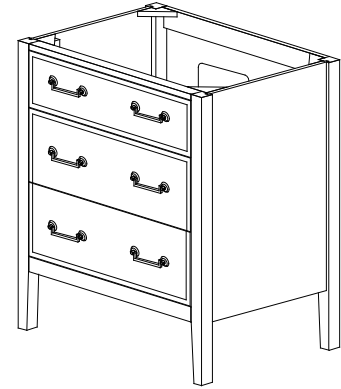

Avanity

DELANO-V30-TG
DELANO-V30-WT

Features

- Solid poplar frame and birch veneer plywood
- 1 flip down drawer
- 2 soft-close drawers
- Black bronze finish hardware
- Adjustable height levelers

Colors / Finishes

- Taupe Glaze
- White

Nominal Dimension

- 30W x 21.5D x 33.9H (inches)

Related Items

Mirror	14000-M24-TG	14000-M28-TG	
	14000-M24-WT	14000-M28-WT	
	14000-MC24-TG	14000-MC28-TG	
	14000-MC24-WT	14000-MC28-WT	
Vanity Top	SUT31BK-R	SUT31CW-R	SUT31GB-R
	SUT31BK	SUT31CW	SUT31GB
Sink	CUM20WT-R	CUM18WTX	CUM18LN

Product Diagrams

Front

Back

Side

Top