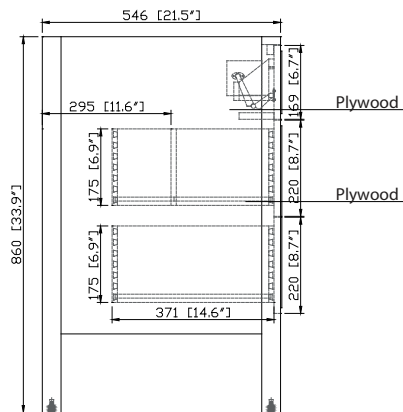

- Taupe Glaze
- White

Nominal Dimension

- 30W x 21.5D x 33.9H (inches)

Related Items

Mirror	14000-M24-TG	14000-M28-TG	
	14000-M24-WT	14000-M28-WT	
	14000-MC24-TG	14000-MC28-TG	
	14000-MC24-WT	14000-MC28-WT	
Vanity Top	SUT31BK-R	SUT31CW-R	SUT31GB-R
	SUT31BK	SUT31CW	SUT31GB
Sink	CUM20WT-R	CUM18WTX	CUM18LN

Product Diagrams

Front

Back

Side

Top