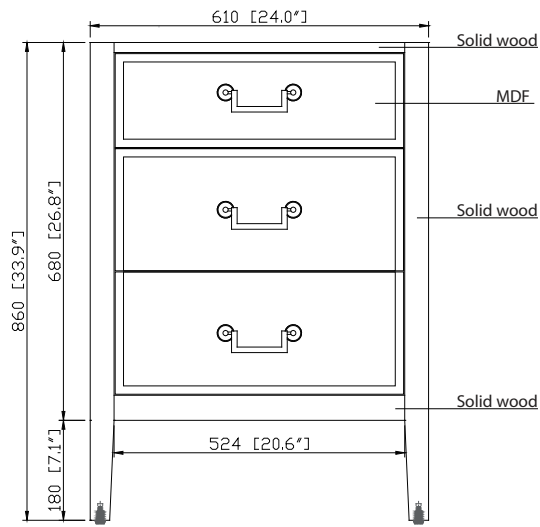

## Nominal Dimension

- 24W x 21.5D x 33.9H (inches)

## Product Diagrams

Front

Back

Side

Top