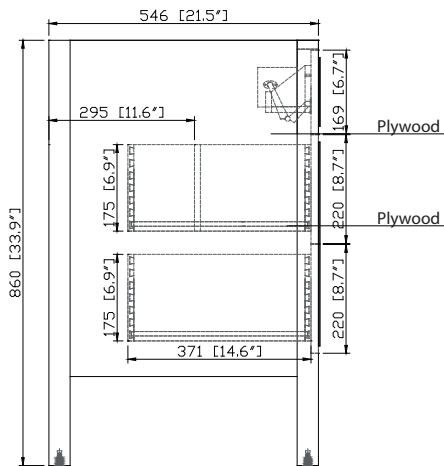

## Nominal Dimension

- 24W x 21.5D x 33.9H (inches)

## Product Diagrams

Front

Back

Side

Top