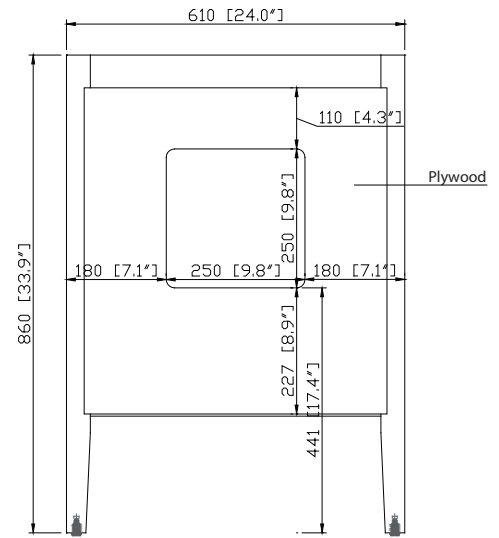

## Nominal Dimension

- 24W x 21.5D x 33.9H (inches)

## Product Diagrams

Front

Back

Side

Top