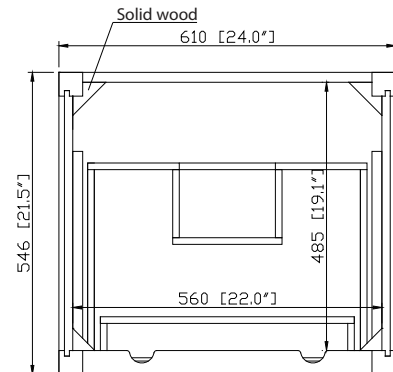

## Nominal Dimension

- 24W x 21.5D x 33.9H (inches)

## Product Diagrams

Front

Back

Side

Top