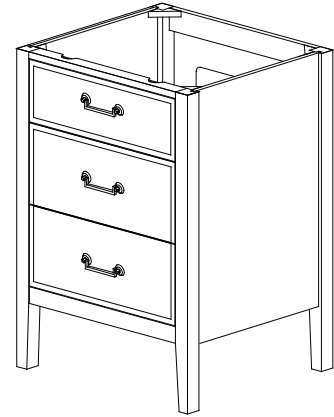

## Features

- Solid poplar frame and birch veneer plywood
- 1 flip down drawer
- 2 soft-close drawers
- Black bronze finish hardware
- Adjustable height levelers

## Nominal Dimension

- 24W x 21.5D x 33.9H (inches)