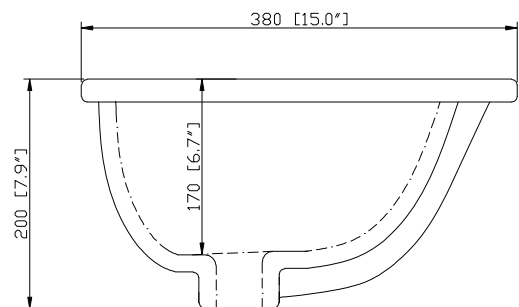

Avanity

CUM18LN / CUM18WT

Features

- Vitreous China
- Undermount application
- 1.8 in. drain opening
- Overflow outlet

Colors / Finishes

- LN - Linen
- WT - White

Nominal Dimension

- 18.1W x 15D x 7.9H inches
- 458 x 380 x 200 mm

Components

Drain	VC-DRAIN-CP	VC-DRAIN-BN					
Vanity Top	SUT25BK	SUT25CW	SUT25GB	SUT31BK	SUT31CW	SUT31GB	SUT37BK
	SUT37GB	SUT37CW	SUT49CW	SUT49GB	SUT49BK	SUT61BK	SUT61CW
	SUT61GB	SUT73BK	SUT73CW	SUT73GB			

Product Diagrams

Front

Side