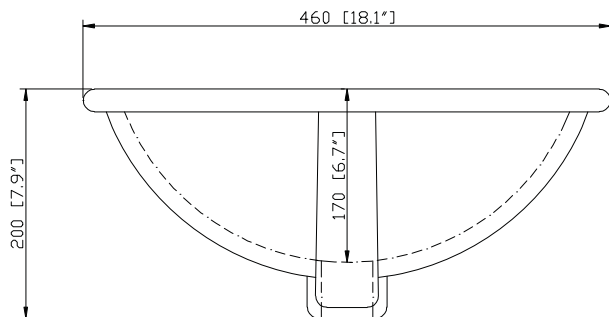

*Avanity*

CUM18LN / CUM18WT

**Features**

- Vitreous China
- Undermount application
- 1.8 in. drain opening
- Overflow outlet

**Colors / Finishes**

- LN - Linen
- WT - White

**Nominal Dimension**

- 18.1W x 15D x 7.9H inches
- 458 x 380 x 200 mm

**Components**

<b>Drain</b>	VC-DRAIN-CP	VC-DRAIN-BN					
<b>Vanity Top</b>	SUT25BK	SUT25CW	SUT25GB	SUT31BK	SUT31CW	SUT31GB	SUT37BK
	SUT37GB	SUT37CW	SUT49CW	SUT49GB	SUT49BK	SUT61BK	SUT61CW
	SUT61GB	SUT73BK	SUT73CW	SUT73GB			

**Product Diagrams**

Front

Side