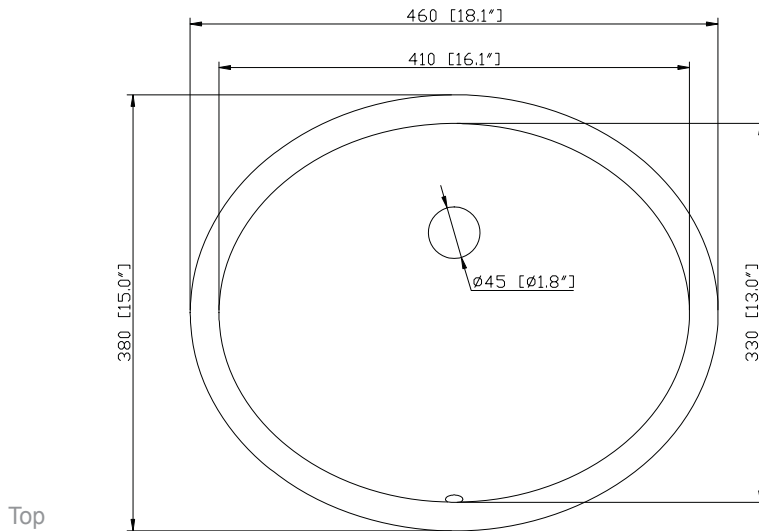

*Avanity*

CUM18LN / CUM18WT

**Features**

- Vitreous China
- Undermount application
- 1.8 in. drain opening
- Overflow outlet

**Colors / Finishes**

- LN - Linen
- WT - White

**Nominal Dimension**

- 18.1W x 15D x 7.9H inches
- 458 x 380 x 200 mm

**Components**

<b>Drain</b>	VC-DRAIN-CP	VC-DRAIN-BN					
<b>Vanity Top</b>	SUT25BK	SUT25CW	SUT25GB	SUT31BK	SUT31CW	SUT31GB	SUT37BK
	SUT37GB	SUT37CW	SUT49CW	SUT49GB	SUT49BK	SUT61BK	SUT61CW
	SUT61GB	SUT73BK	SUT73CW	SUT73GB			

**Product Diagrams**

Front

Side