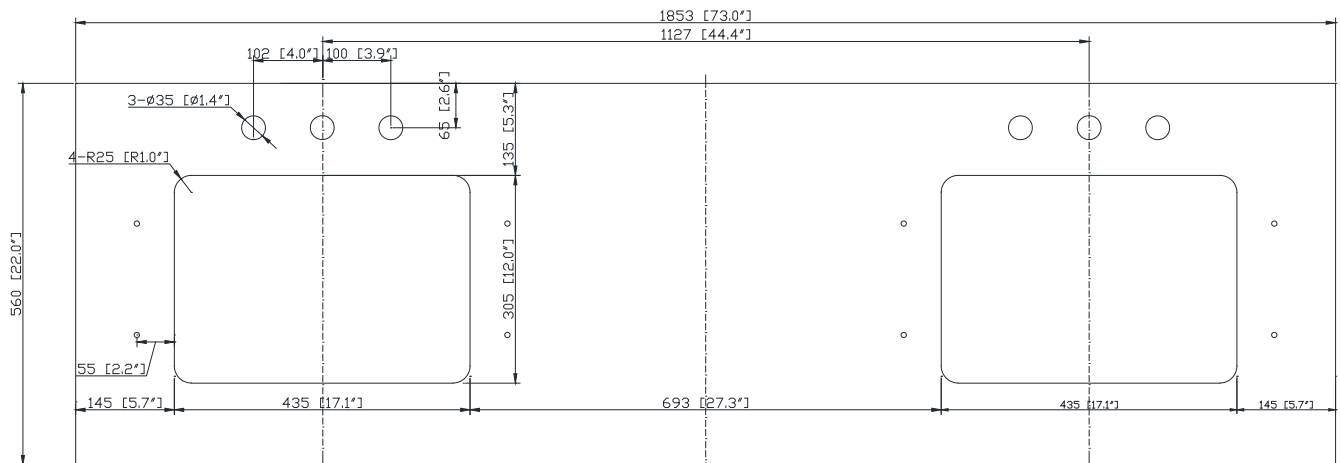

- BK - Natural Black Granite
- CW - Natural Carrera White marble
- GB - Natural Galala Beige marble

Nominal Dimension

- 73W x 22D x 1H inches
- 1853 x 560 x 25 mm

Related Items

Sink	CUM20WT-R		
Vanity	MADISON-V72	MODERO-V72	THOMPSON-V72

Product Diagrams

Top

Side

Avanity

CUM20WT-R

Features

- Vitreous China
- Undermount application

Components

Drain	VC-DRAIN-CP	VC-DRAIN-BN
-------	-------------	-------------

Colors / Finishes

- White

Nominal Dimension

- 20W x 15D x 7.7H inches
- 510 x 381 x 196mm

Product Diagrams

Top

Front