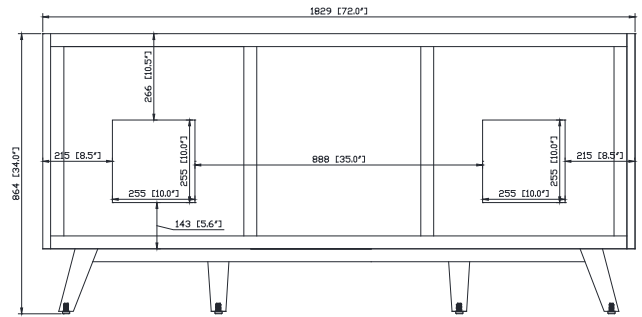

Colors / Couleurs

- Gray Teak finish / Fini teck gris
- Natural Teak finish / Fini teck naturel

Nominal Dimension / Dimension Nominale

- 72W x 21D x 34H inches | 1829 x 534 x 864 mm

Product Diagrams / Diagrammes Produit

Front / Devant

Back / Derrière

Side / Côté

Top / Haut

SUT73BK-R / SUT73CW -R / SUT73GB-R

Features

- Top cutout for dual undermount sinks
- Top pre-drilled for 8" widespread faucet
- 4" backsplash included

Colors / Finishes

- BK - Natural Black Granite
- CW - Natural Carrera White marble
- GB - Natural Galala Beige marble

Nominal Dimension

- 73W x 22D x 1H inches
- 1853 x 560 x 25 mm

Related Items

Sink	CUM20WT-R		
Vanity	MADISON-V72	MODERO-V72	THOMPSON-V72

Drain	VC-DRAIN-CP	VC-DRAIN-BN
-------	-------------	-------------

Colors / Finishes

- White

Nominal Dimension

- 20W x 15D x 7.7H inches
- 510 x 381 x 196mm

Product Diagrams

Top

Front