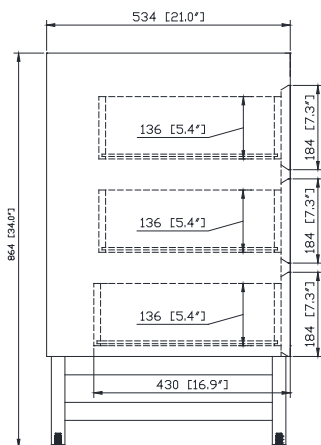

Colors / Couleurs

- Gray Teak finish / Fini teck gris
- Natural Teak finish / Fini teck naturel

Nominal Dimension / Dimension Nominale

- 72W x 21D x 34H inches | 1829 x 534 x 864 mm

Product Diagrams / Diagrammes Produit

Front / Devant

Back / Derrière

Side / Côté

Top / Haut

SUT73BK-R / SUT73CW -R / SUT73GB-R

Features

- Top cutout for dual undermount sinks
- Top pre-drilled for 8" widespread faucet
- 4" backsplash included

Colors / Finishes

- BK - Natural Black Granite
- CW - Natural Carrera White marble
- GB - Natural Galala Beige marble

Nominal Dimension

- 73W x 22D x 1H inches
- 1853 x 560 x 25 mm

Related Items

Sink	CUM20WT-R		
Vanity	MADISON-V72	MODERO-V72	THOMPSON-V72

Drain	VC-DRAIN-CP	VC-DRAIN-BN
-------	-------------	-------------

Colors / Finishes

- White

Nominal Dimension

- 20W x 15D x 7.7H inches
- 510 x 381 x 196mm

Product Diagrams

Top

Front