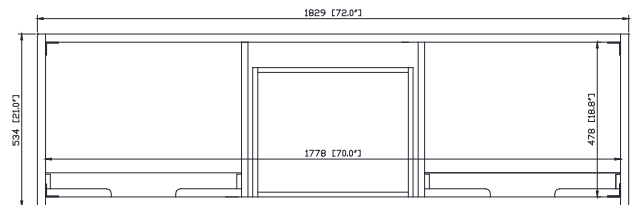

Colors / Couleurs

- Gray Teak finish / Fini teck gris
- Natural Teak finish / Fini teck naturel

Nominal Dimension / Dimension Nominale

- 72W x 21D x 34H inches | 1829 x 534 x 864 mm

Product Diagrams / Diagrammes Produit

Front / Devant

Back / Derrière

Side / Côté

Top / Haut

SUT73BK-R / SUT73CW -R / SUT73GB-R

Features

- Top cutout for dual undermount sinks
- Top pre-drilled for 8" widespread faucet
- 4" backsplash included

Colors / Finishes

- BK - Natural Black Granite
- CW - Natural Carrera White marble
- GB - Natural Galala Beige marble

Nominal Dimension

- 73W x 22D x 1H inches
- 1853 x 560 x 25 mm

Related Items

Sink	CUM20WT-R		
Vanity	MADISON-V72	MODERO-V72	THOMPSON-V72

Drain	VC-DRAIN-CP	VC-DRAIN-BN
-------	-------------	-------------

Colors / Finishes

- White

Nominal Dimension

- 20W x 15D x 7.7H inches
- 510 x 381 x 196mm

Product Diagrams

Top

Front