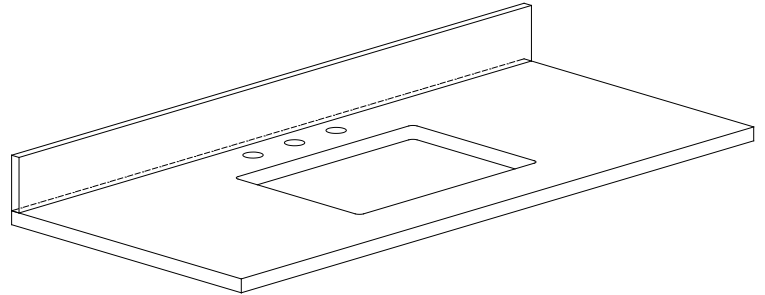

## Nominal Dimension / Dimension Nominale

- 48W x 21D x 34H inches | 1220 x 534 x 864 mm

### Features

- Top cutout for single undermount sink
- Top pre-drilled for 8" widespread faucet
- 4" backsplash included

### Nominal Dimension

- 49W x 22D x 1H inches
- 1244 x 560 x 25 mm