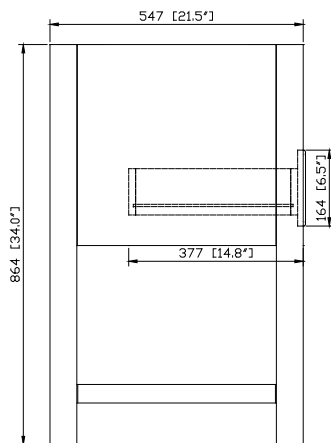

Avanity

BROOKS-V36-CG
BROOKS-V36-WT

Features

- Solid poplar frame and birch veneer plywood
- 2 soft-close drawer
- Brushed nickel finished hardware
- Adjustable height levelers
- Under counter application

Colors / Finishes

- Chilled Gray
- White

Nominal Dimension

- 36W x 21.5D x 34H (inches)

Related Items

Mirror	14000-M24-CG	14000-MC24-CG	14000-M28-CG
	14000-M24-WT	14000-MC24-WT	14000-M28-WT
Vanity Top	SUT37BK-R	SUT37GB-R	SUT37CW-R
	SUT37BK	SUT37GB	SUT37CW
Sink	CUM20WT-R	CUM18WT	CUM18LN

Product Diagrams

Side

Top

For customer support please call 866 522 5578 weekdays 9:00 to 6:00 PST