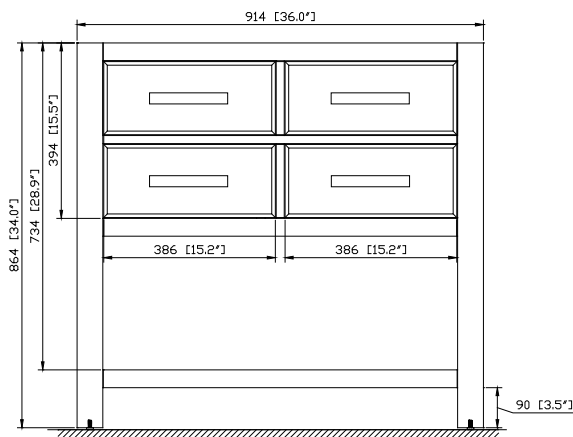

Product Diagrams

Front