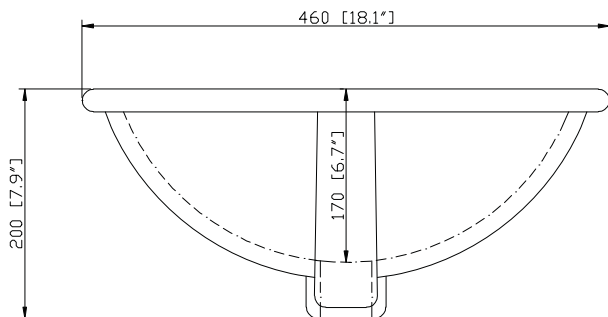

Side

Product Diagrams

Front