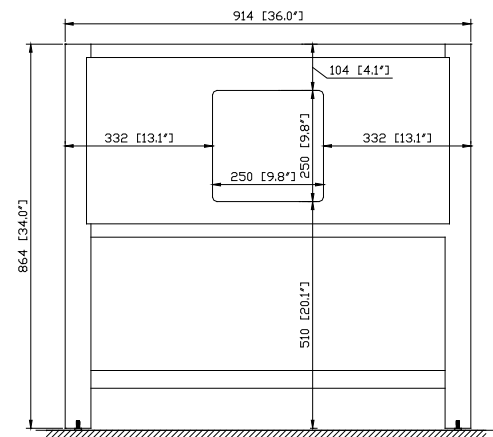

Avanity

BROOKS-V36-CG
BROOKS-V36-WT

Features

- Solid poplar frame and birch veneer plywood
- 2 soft-close drawer
- Brushed nickel finished hardware
- Adjustable height levelers
- Under counter application

Colors / Finishes

- Chilled Gray
- White

Nominal Dimension

- 36W x 21.5D x 34H (inches)

Related Items

Mirror	14000-M24-CG	14000-MC24-CG	14000-M28-CG
	14000-M24-WT	14000-MC24-WT	14000-M28-WT
Vanity Top	SUT37BK-R	SUT37GB-R	SUT37CW-R
	SUT37BK	SUT37GB	SUT37CW
Sink	CUM20WT-R	CUM18WT	CUM18LN

Product Diagrams

Back

Side

Top

For customer support please call 866 522 5578 weekdays 9:00 to 6:00 PST