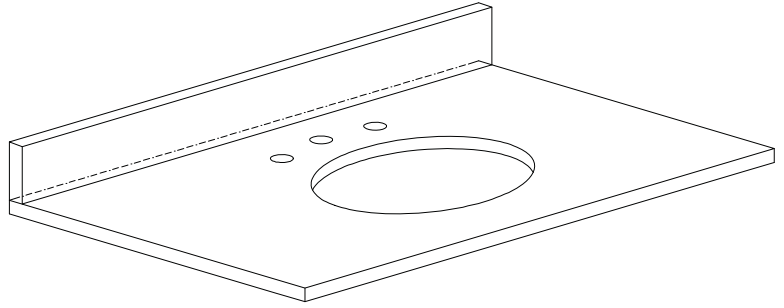

Colors / Finishes

- Chilled Gray
- White

Nominal Dimension

- 36W x 21.5D x 34H (inches)

Related Items

Mirror	14000-M24-CG	14000-MC24-CG	14000-M28-CG
	14000-M24-WT	14000-MC24-WT	14000-M28-WT
Vanity Top	SUT37BK-R	SUT37GB-R	SUT37CW-R
	SUT37BK	SUT37GB	SUT37CW
Sink	CUM20WT-R	CUM18WT	CUM18LN

Features

- Top cutout for single undermount sink
- Top pre-drilled for 8" widespread faucet
- 4" backsplash included

Colors / Finishes

- BK - Natural Black Granite
- CW - Natural Carrera White marble
- GB - Natural Galala Beige marble

Nominal Dimension

- 37W x 22D x 1H inches
- 940 x 560 x 25 mm

Related Items

Sink	CUM18WT	CUM18LN		
Vanity	DELANO-V36	KELLY-V36	LEXINGTON-V36	LOFT-V36
	MADISON-V36	MODERO-V36	TRIBECA-V36	THOMPSON-V36

Product Diagrams

Top

Side

CUM18LN / CUM18WT

Features

- Vitreous China
- Undermount application
- 1.8 in. drain opening
- Overflow outlet

Colors / Finishes

- LN - Linen
- WT - White

Nominal Dimension