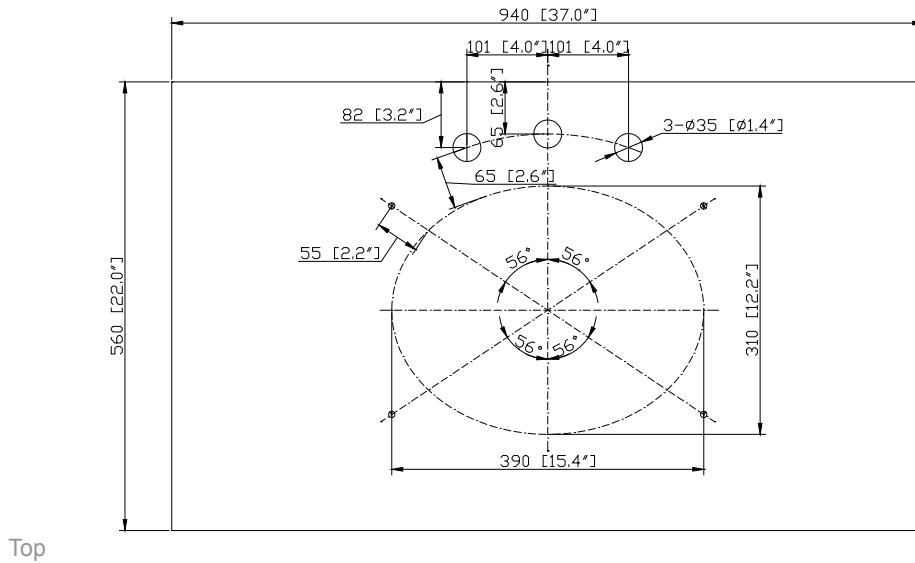

Colors / Finishes

- Chilled Gray
- White

Nominal Dimension

- 36W x 21.5D x 34H (inches)

Related Items

Mirror	14000-M24-CG	14000-MC24-CG	14000-M28-CG
	14000-M24-WT	14000-MC24-WT	14000-M28-WT
Vanity Top	SUT37BK-R	SUT37GB-R	SUT37CW-R
	SUT37BK	SUT37GB	SUT37CW
Sink	CUM20WT-R	CUM18WT	CUM18LN

Nominal Dimension

- 37W x 22D x 1H inches
- 940 x 560 x 25 mm

Related Items

Sink	CUM18WT	CUM18LN		
Vanity	DELANO-V36	KELLY-V36	LEXINGTON-V36	LOFT-V36
	MADISON-V36	MODERO-V36	TRIBECA-V36	THOMPSON-V36

Product Diagrams

Top

Side

CUM18LN / CUM18WT

Features

- Vitreous China
- Undermount application
- 1.8 in. drain opening
- Overflow outlet

Colors / Finishes

- LN - Linen
- WT - White

Nominal Dimension

- 18.1W x 15D x 7.9H inches
- 458 x 380 x 200 mm

Components

Drain	VC-DRAIN-CP	VC-DRAIN-BN					
Vanity Top	SUT25BK	SUT25CW	SUT25GB	SUT31BK	SUT31CW	SUT31GB	SUT37BK
	SUT37GB	SUT37CW	SUT49CW	SUT49GB	SUT49BK	SUT61BK	SUT61CW
	SUT61GB	SUT73BK	SUT73CW	SUT73GB			