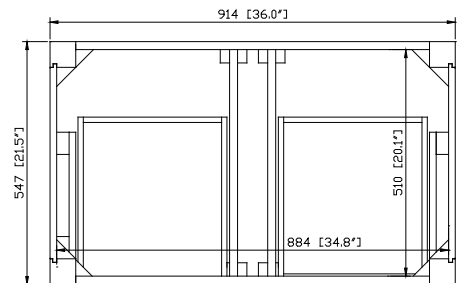

Top

For customer support please call 866 522 5578 weekdays 9:00 to 6:00 PST