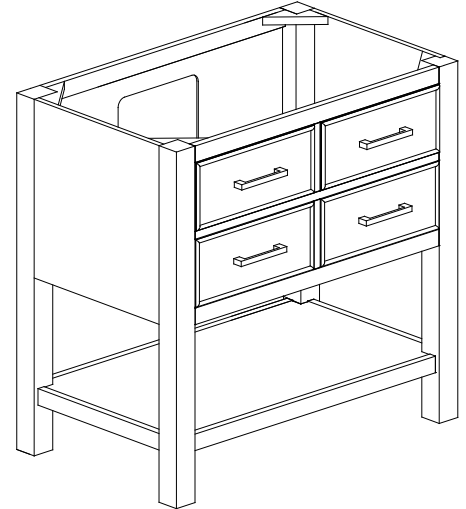

Avanity

BROOKS-V36-CG
BROOKS-V36-WT

Features

- Solid poplar frame and birch veneer plywood
- 2 soft-close drawer
- Brushed nickel finished hardware
- Adjustable height levelers
- Under counter application

Colors / Finishes

- Chilled Gray
- White

Nominal Dimension

- 36W x 21.5D x 34H (inches)

Related Items

Mirror	14000-M24-CG	14000-MC24-CG	14000-M28-CG
	14000-M24-WT	14000-MC24-WT	14000-M28-WT
Vanity Top	SUT37BK-R	SUT37GB-R	SUT37CW-R
	SUT37BK	SUT37GB	SUT37CW
Sink	CUM20WT-R	CUM18WT	CUM18LN

Nominal Dimension

- 37W x 22D x 1H inches
- 940 x 560 x 25 mm

Related Items

Sink	CUM18WT	CUM18LN		
Vanity	DELANO-V36	KELLY-V36	LEXINGTON-V36	LOFT-V36
	MADISON-V36	MODERO-V36	TRIBECA-V36	THOMPSON-V36

Product Diagrams