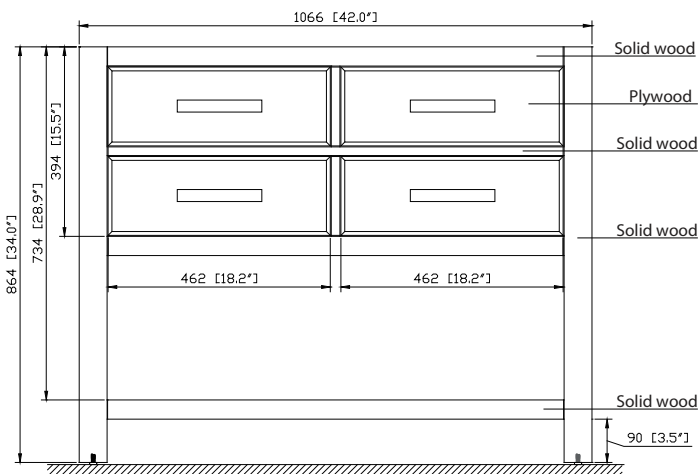

- Chilled Gray
- White

Nominal Dimension

- 42W x 21.5D x 34H (inches)

Components

Mirror	14000-M28-CG	14000-MC28-CG	
	14000-M28-WT	14000-MC28-WT	
Vanity Top	SUT43BK-R	SUT43GB-R	SUT43CW-R
	SUT43BK	SUT43GB	SUT43CW
Sink	CUM20WT-R	CUM18WT	CUM18LN

Product Diagrams

Front

Back

Side

Top