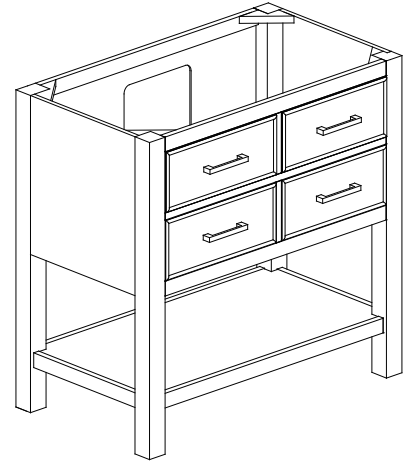

Avanity

BROOKS-V42-CG/BROOKS-V42-WT

Features

- Solid poplar wood frame, Birch veneer plywood
- 2 soft-close drawer, 1 open shelf
- Brushed nickel finished hardware
- Adjustable height levelers

Colors / Finishes

- Chilled Gray
- White

Nominal Dimension

- 42W x 21.5D x 34H (inches)

Components

Mirror	14000-M28-CG	14000-MC28-CG	
	14000-M28-WT	14000-MC28-WT	
Vanity Top	SUT43BK-R	SUT43GB-R	SUT43CW-R
	SUT43BK	SUT43GB	SUT43CW
Sink	CUM20WT-R	CUM18WT	CUM18LN

Product Diagrams

Front

Back

Side

Top