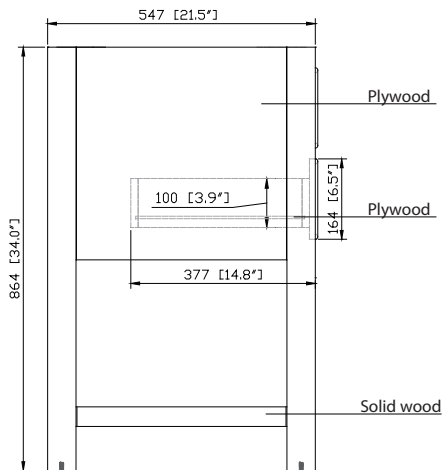

- Chilled Gray
- White

Nominal Dimension

- 42W x 21.5D x 34H (inches)

Components

Mirror	14000-M28-CG	14000-MC28-CG	
	14000-M28-WT	14000-MC28-WT	
Vanity Top	SUT43BK-R	SUT43GB-R	SUT43CW-R
	SUT43BK	SUT43GB	SUT43CW
Sink	CUM20WT-R	CUM18WT	CUM18LN

Product Diagrams

Front

Back

Side

Top