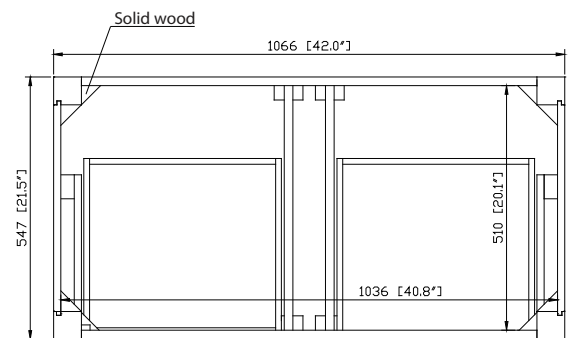

- Chilled Gray
- White

Nominal Dimension

- 42W x 21.5D x 34H (inches)

Components

Mirror	14000-M28-CG	14000-MC28-CG	
	14000-M28-WT	14000-MC28-WT	
Vanity Top	SUT43BK-R	SUT43GB-R	SUT43CW-R
	SUT43BK	SUT43GB	SUT43CW
Sink	CUM20WT-R	CUM18WT	CUM18LN

Product Diagrams

Front

Back

Side

Top