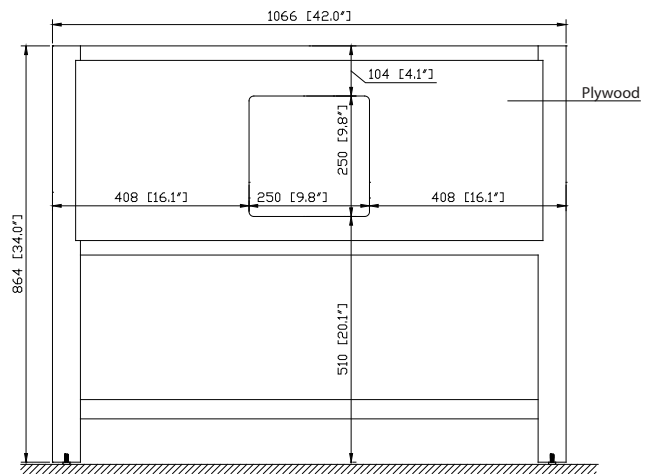

- Chilled Gray
- White

Nominal Dimension

- 42W x 21.5D x 34H (inches)

Components

Mirror	14000-M28-CG	14000-MC28-CG	
	14000-M28-WT	14000-MC28-WT	
Vanity Top	SUT43BK-R	SUT43GB-R	SUT43CW-R
	SUT43BK	SUT43GB	SUT43CW
Sink	CUM20WT-R	CUM18WT	CUM18LN

Product Diagrams

Front

Back

Side

Top