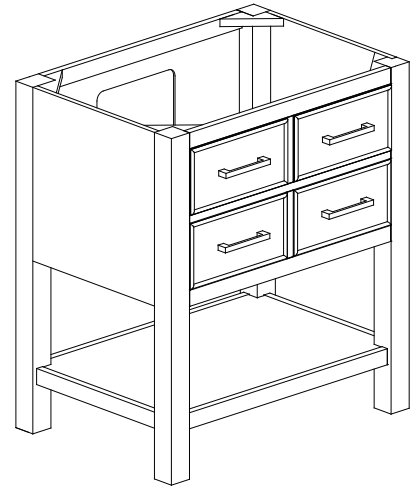

Avanity

BROOKS-V30-CG/BROOKS-V30-WT

Features

- Solid poplar wood frame, Birch veneer plywood
- 2 soft-close drawer, 1 open shelf
- Brushed nickel finished hardware
- Adjustable height levelers

Colors / Finishes

- Chilled Gray
- White

Nominal Dimension

- 30W x 21.5D x 34H inches

Components

Mirror	14000-M24-CG	14000-MC24-CG	
	14000-M24-WT	14000-MC24-WT	
Vanity Top	SUT31BK-R	SUT31GB-R	SUT31CW-R
	SUT31BK	SUT31GB	SUT31CW
Sink	CUM20WT-R	CUM18WT	CUM18LN

Product Diagrams

Front

Back

Side

Top