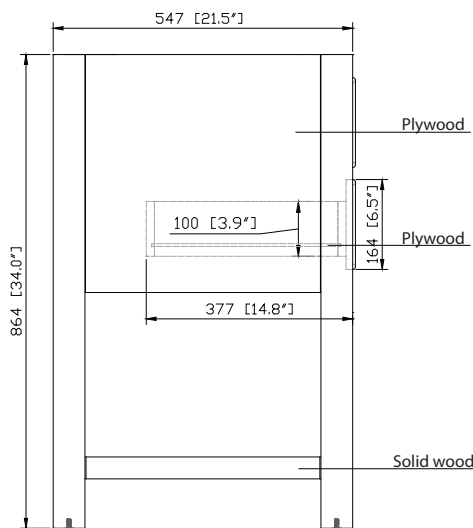

- Chilled Gray
- White

Nominal Dimension

- 30W x 21.5D x 34H inches

Components

Mirror	14000-M24-CG	14000-MC24-CG	
	14000-M24-WT	14000-MC24-WT	
Vanity Top	SUT31BK-R	SUT31GB-R	SUT31CW-R
	SUT31BK	SUT31GB	SUT31CW
Sink	CUM20WT-R	CUM18WT	CUM18LN

Product Diagrams

Front

Back

Side

Top