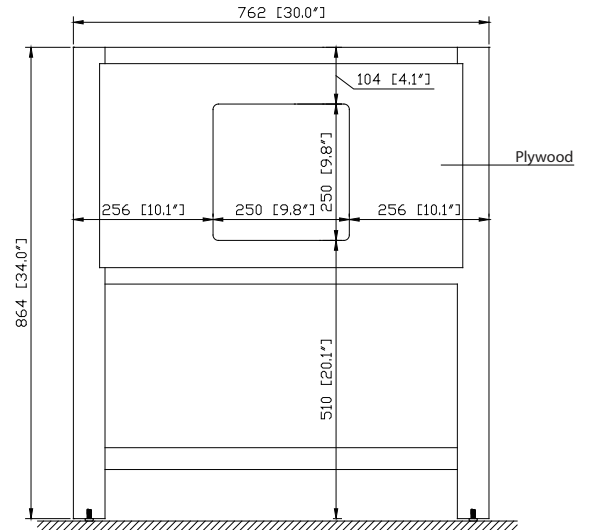

- Chilled Gray
- White

Nominal Dimension

- 30W x 21.5D x 34H inches

Components

Mirror	14000-M24-CG	14000-MC24-CG	
	14000-M24-WT	14000-MC24-WT	
Vanity Top	SUT31BK-R	SUT31GB-R	SUT31CW-R
	SUT31BK	SUT31GB	SUT31CW
Sink	CUM20WT-R	CUM18WT	CUM18LN

Product Diagrams

Front

Back

Side

Top