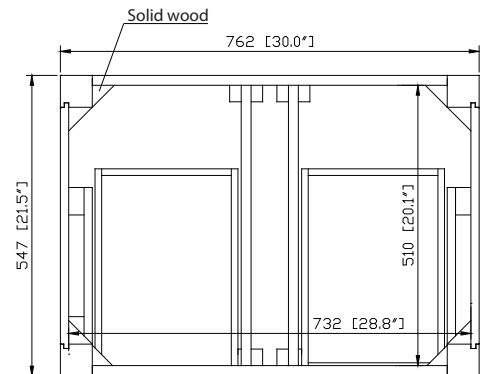

- Chilled Gray
- White

Nominal Dimension

- 30W x 21.5D x 34H inches

Components

Mirror	14000-M24-CG	14000-MC24-CG	
	14000-M24-WT	14000-MC24-WT	
Vanity Top	SUT31BK-R	SUT31GB-R	SUT31CW-R
	SUT31BK	SUT31GB	SUT31CW
Sink	CUM20WT-R	CUM18WT	CUM18LN

Product Diagrams

Front

Back

Side

Top