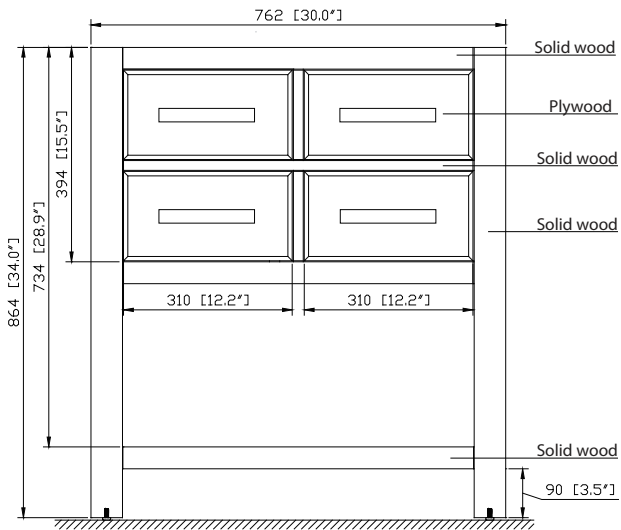

Avanity

BROOKS-V30-CG/BROOKS-V30-WT

Features

- Solid poplar wood frame, Birch veneer plywood
- 2 soft-close drawer, 1 open shelf
- Brushed nickel finished hardware
- Adjustable height levelers

Colors / Finishes

- Chilled Gray
- White

Nominal Dimension

- 30W x 21.5D x 34H inches

Components

Mirror	14000-M24-CG	14000-MC24-CG	
	14000-M24-WT	14000-MC24-WT	
Vanity Top	SUT31BK-R	SUT31GB-R	SUT31CW-R
	SUT31BK	SUT31GB	SUT31CW
Sink	CUM20WT-R	CUM18WT	CUM18LN

Product Diagrams

Front

Back

Side

Top