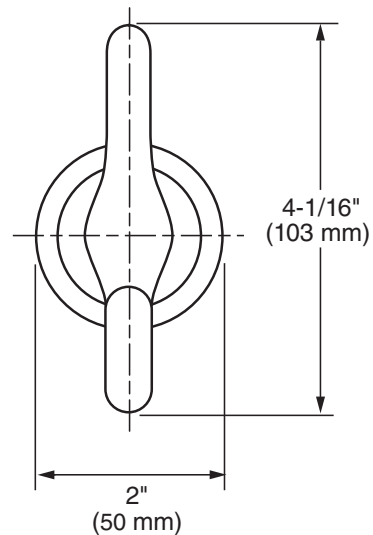

**MODEL NUMBER:**

□ 7105.210 - ROBE HOOK

**Available Finishes**

002	Polished Chrome
295	PVD Brushed Nickel

**PRODUCT FEATURES:**

**Materials of Construction:** Metal construction for durability & long life.

**Concealed Mounting:** No exposed set screws.

**Easy to Install**

**SUGGESTED SPECIFICATION**

Robe Hook shall feature metal construction. Shall feature concealed mounting with no exposed set screws. Robe Hook shall be American Standard Model # 7105.210.\_\_\_\_.