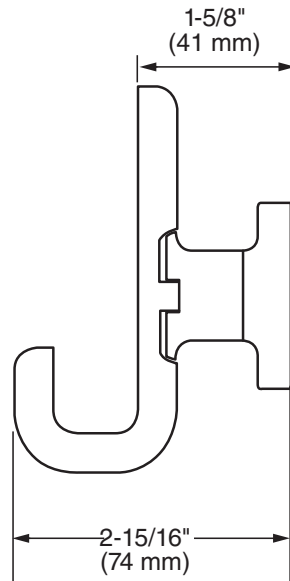

**MODEL NUMBER:**

□ 7105.210 - ROBE HOOK

**Available Finishes**

002	Polished Chrome
295	PVD Brushed Nickel

**PRODUCT FEATURES:**

**Materials of Construction:** Metal construction for durability & long life.

**Concealed Mounting:** No exposed set screws.

**Easy to Install**

**SUGGESTED SPECIFICATION**

Robe Hook shall feature metal construction. Shall feature concealed mounting with no exposed set screws. Robe Hook shall be American Standard Model # 7105.210.\_\_\_\_.