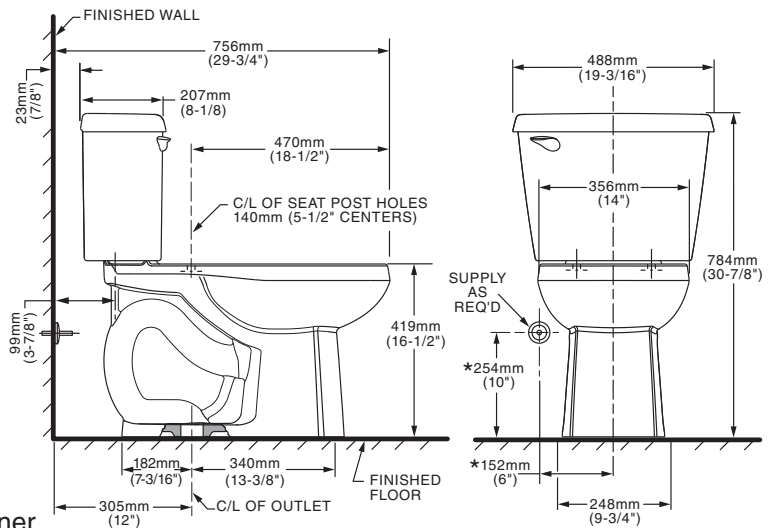

**COLONY® RIGHT HEIGHT® ELONGATED  
12" ROUGH TOILET**

- 221AA.104**
  - Vitreous china
  - High Efficiency Toilet (HET), ultra-low consumption (4.8 Lpf/1.28 gpf), utilizes 20% less water
  - Meets EPA WaterSense® criteria
  - PowerWash® rim scrubs bowl with each flush
  - Includes color match bowl caps
  - 2" flush valve
  - 2" trapway
  - 16-1/2" rim height for accessible applications
  - 12" (305mm) rough-in
  - Generous 9" x 8" water surface area
  - Color matched trip lever is supplied
  - 2 year warranty

- 221AA.105** Same as above except with trip lever on right side

- 3251A.101** Right Height® Elongated Bowl

- 4192A.104** Tank

**Nominal Dimensions:**

756 x 488 x 784mm  
(29-3/4" x 19-3/16" x 30-7/8")

Fixture only, seat and supply sold separately

**Compliance Certifications -**

**Meets or Exceeds the Following Specifications:**

- ASME A112.19.2-2008/CSA B45.1-08 for Vitreous China Fixtures
- US EPA WaterSense® Specification for HETs

**NOTES:**

THIS TOILET IS DESIGNED TO ROUGH-IN AT A MINIMUM DIMENSION OF 305MM (12") FROM FINISHED WALL TO C/L OF OUTLET. SUPPLY NOT INCLUDED WITH FIXTURE AND MUST BE ORDERED SEPARATELY. \* DIMENSION SHOWN FOR LOCATION OF SUPPLY IS SUGGESTED.

**IMPORTANT:** Dimensions of fixtures are nominal and may vary within the range of tolerances established by ANSI Standard A112.19.2. These measurements are subject to change or cancellation. No responsibility is assumed for use of superseded or voided pages.