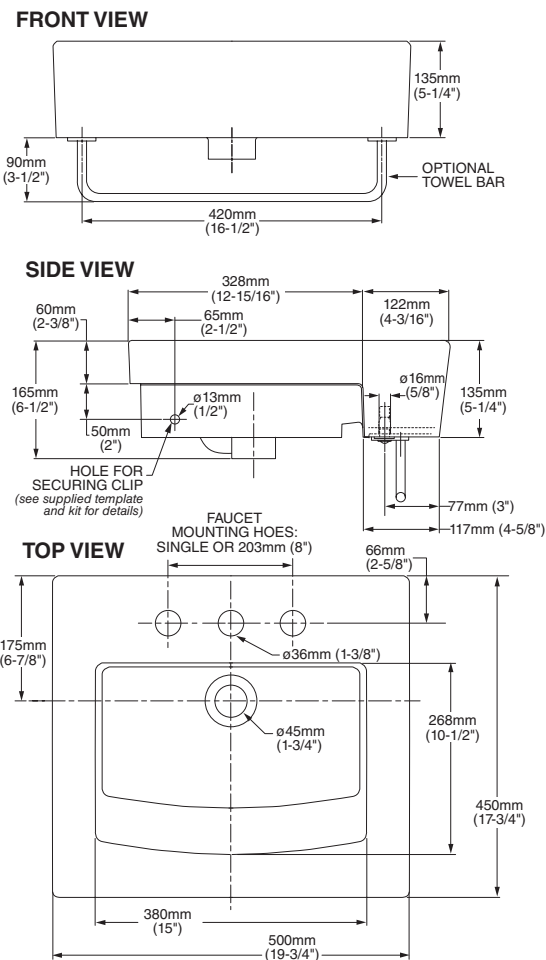

BOXE® SEMI-COUNTERTOP SINK

- 0342.008** Faucet holes on 8" (203mm) centers
- 0342.001** Center hole only (illustrated)
 - Space saving design installs on a minimum countertop depth of 13"
 - Made from fireclay china
 - Rear overflow
 - Self rimming with sealant
 - Cutout template and mounting kit provided (Faucet shown not included)
- 8412.000.002** Towel Bar, Chrome (optional)

Nominal Dimensions:

19-3/4" x 17-3/4" (500 x 450mm) front to back

Bowl sizes:

15" (381mm) wide
10-1/2" (267mm) front to back
4-1/2" (114mm) deep

Compliance Certifications - Meets or Exceeds the Following Specifications:

- ASME A112.19.2/CSA B45.1

To Be Specified:

- Color: White
- Faucet*:
- Faucet Finish:
- Supplies & Stops:
- Trap 1-1/4" (32 mm):

* See faucet section for additional models available

NOTES:
FOR COUNTERTOP CUTOUT AND INSTALLATION INSTRUCTIONS USE TEMPLATE SUPPLIED WITH SINK.
FITTINGS NOT INCLUDED AND MUST BE ORDERED SEPARATELY.
INSTALLATION INSTRUCTIONS SUPPLIED WITH LAVATORY.

IMPORTANT: Dimensions of fixtures are nominal and may vary within the range of tolerances established by ANSI Standard ASME A112.19.2.

These measurements are subject to change or cancellation. No responsibility is assumed for use of superseded or voided pages.