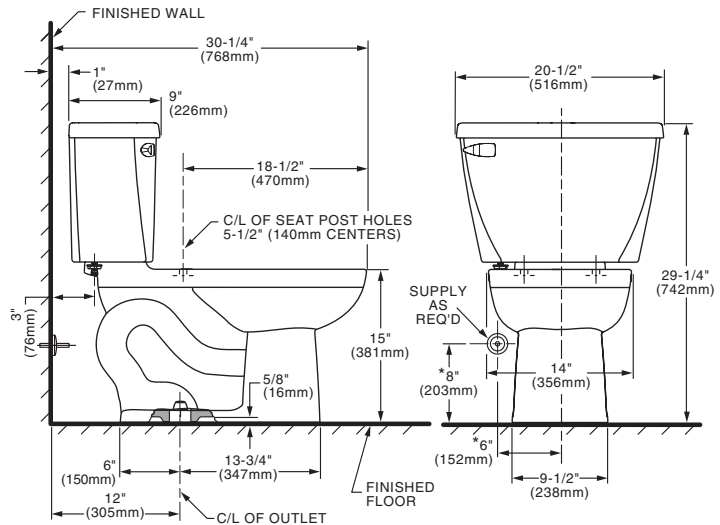

**Cadet FloWise Elongated Pressure-Assisted Toilet**  
1.6 gpf / 6.0 Lpf

- 2462.016**
  - Vitreous china
  - Low-consumption (1.6 gpf/6.0 Lpf)
  - EverClean® surface inhibits the growth of stain- and odor-causing bacteria, mold, and mildew on the surface
  - Elongated bowl
  - Pressure-assisted siphon jet flush action
  - Fully-glazed 2-1/8" trapway
  - 10 x 12" water surface area
  - Metal chrome trip lever
  - Close-coupled flushometer tank\*
  - Speed Connect® tank/bowl coupling system
  - 2 bolt caps
  - 100% factory flush tested
  - 12" Rough-in
- 3481.016** Bowl with two bolt caps
- 3481.001** Same as above, Universal Bowl
- 4142.016** Tank complete with coupling components

**Nominal Dimensions:**

768 x 521 x 743mm  
(30-1/4" x 20-1/2" x 29-1/4")

Fixture only, seat and supply by others

Recommended working pressure range  
25 psi - 80 psi

**Alternate Configurations Available:**

**Compliance Certifications -**

**Meets or Exceeds the Following Specifications:**  
• ASME A112.19.2-2008 / CSA B45.1-08 for Vitreous China Fixtures

**NOTES:**

THIS COMBINATION IS DESIGNED TO ROUGH-IN AT A MINIMUM DIMENSION OF 305MM (12") FROM FINISHED WALL TO C/L OF OUTLET.  
\* DIMENSION SHOWN FOR LOCATION OF SUPPLY IS SUGGESTED.  
SUPPLY NOT INCLUDED WITH FIXTURE AND MUST BE ORDERED SEPARATELY.  
FOR ADDITIONAL INFORMATION REFER TO INSTALLATION INSTRUCTIONS SUPPLIED.

**IMPORTANT:** Dimensions of fixtures are nominal and may vary within the range of tolerances established by ASME A112.19.2-2008 / CSH B45.1-08. These measurements are subject to change or cancellation. No responsibility is assumed for use of superseded or voided pages.