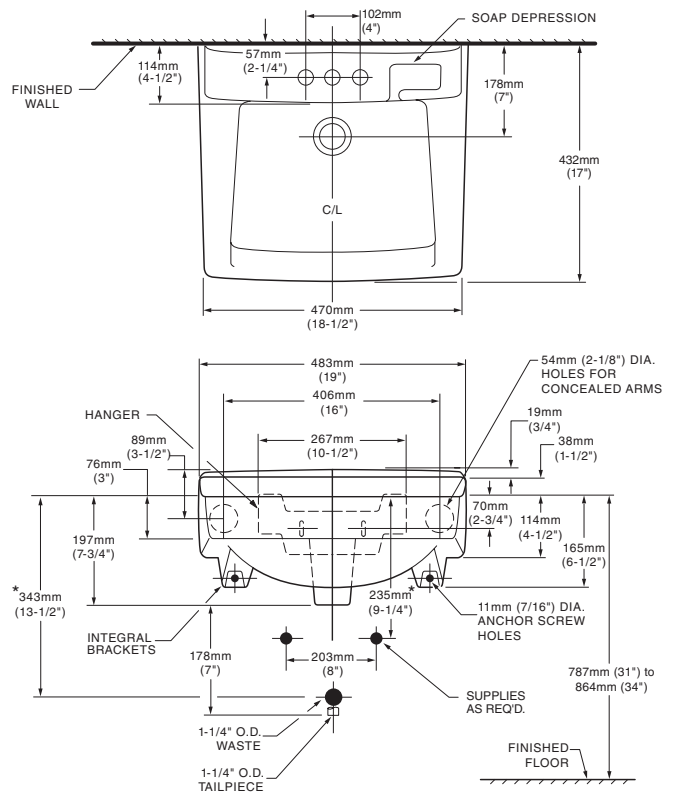

Declyn™ Wall-Hung Lavatory

- Wall-hung sink
- Vitreous china
- Rear overflow
- Soap depression
- Faucet ledge
  Shown with 2000.101 Ceramix faucet
  (not included)

☐ **0321.026** With wall hanger (Illustrated)
Faucet holes on 102mm (4") centers

☐ **0321.075** For concealed arms support
Faucet holes on 102mm (4") centers

Nominal Dimensions:

470 x 432mm
(18-1/2" x 17")

Bowl sizes:

362mm (14-1/4") wide
273mm (10-3/4") front to back
152mm (6") deep

Compliance Certifications -

Meets or Exceeds the Following Specifications:

- ASME A112.19.2/CSA 45.1

To Be Specified:

- ☐ Color: ☐ White
- ☐ Faucet*:
- ☐ Faucet Finish:
- ☐ Supplies:
- ☐ 1-1/4" Trap:
- ☐ Nipple:
- ☐ Concealed Arms Support (by others):

* See faucet section for additional models available

NOTES:

* DIMENSIONS SHOWN FOR LOCATION OF SUPPLIES AND "P" TRAP ARE SUGGESTED. PROVIDE SUITABLE REINFORCEMENT FOR ALL WALL SUPPORTS. FITTINGS NOT INCLUDED AND MUST BE ORDERED SEPARATELY.

IMPORTANT: Dimensions of fixtures are nominal and may vary within the range of tolerances established by ANSI Standard A112.19.2. These measurements are subject to change or cancellation. No responsibility is assumed for use of superseded or voided pages.