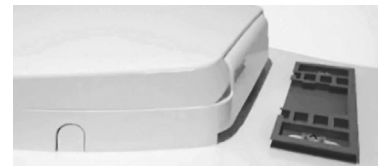

**AquaWash® Manual SpaLet™ Seat with Telescoping Lid**

**5900A.05GT** Elongated Manual SpaLet™ seat

AquaWash SpaLet seat features a modern design with a slim 2-3/8" (60mm) telescoping seat that accompanies any décor. This seat features a water pressured bidet seat with adjustable spray patterns and detachable nozzles; no electrical power required. This seat also features a one button push lift-off for easier cleaning; slow close hinges to prevent slamming of the seat and top mount installation for easier install. Fits most conventional toilets.

- Non-electric bidet feature with adjustable spray volume.
- Dual, self cleansing nozzles for independent front and back cleansing.
- Removable nozzle tips for additional cleaning.
- Slow-close seat and lid for users convenience.
- One-push Removable Seat for easier cleaning of the seat and bowl.
- Seamless telescoping lid design to conceal the seat ring.
- Includes mounting hardware and seat water supply.

**AVAILABLE SPARE PARTS**

- **760241-200.0070A** Mounting Kit
- **760240-200.0070A** Bidet Shield

**To Be Specified**

Color:  White

SHOWN: CONVENIENT  
SLOW-CLOSE FEATURE

SEE REVERSE FOR ROUGHING-IN DIMENSIONS  
AND PRODUCT SPECIFICATIONS