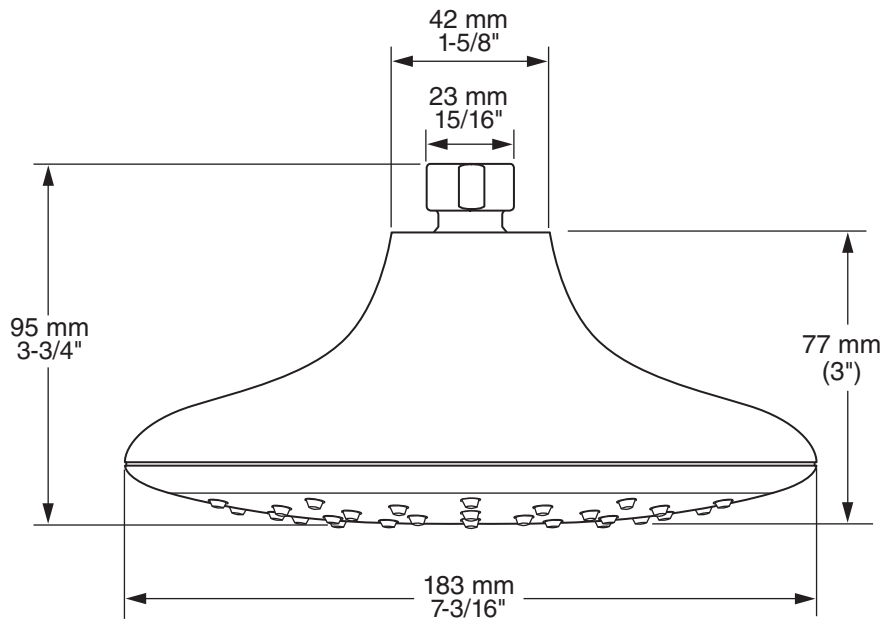

MODEL NUMBER:

- 9035.474 Spectra+ eTouch™ 4-Function Showerhead with Remote

GENERAL DESCRIPTION:

Showerhead adjusts from Drench to Sensitive to Jet to Massage. Change Sprays by touching the outer ring of the showerhead or remote. Permanent built-in compensating flow control device. 2.5 gpm/9.5 L/min. maximum flow rate.

SUGGESTED SPECIFICATION

Showerhead shall feature 4 spray functions with maximum 2.5 gpm/9.5 L/min flow rate. Fitting shall be American Standard Model # 9035.474.

CODES AND STANDARDS

These products meet or exceed the following codes and standards:

**ASME A112.18.1
CSA B125.1**

Product Number	Description	Finish Options			
		Polished Chrome	Brushed Nickel	Polished Nickel (PVD)	Legacy Bronze
		002	295	013	278
9035.474	Spectra+ eTouch™ 4-Function Showerhead with Remote. 2.5 gpm Max Flow.				

Showerhead Accessories	
Product Number	Description
1660.240	Standard Shower Arm and Flange 
1660.241	Modern Shower Arm and Flange 