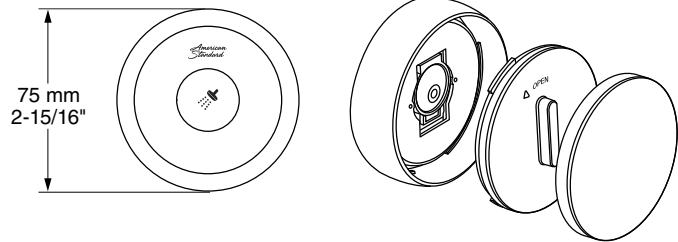

MODEL NUMBER:

- 9035.474 Spectra+ eTouch™ 4-Function Showerhead with Remote

GENERAL DESCRIPTION:

Showerhead adjusts from Drench to Sensitive to Jet to Massage. Change Sprays by touching the outer ring of the showerhead or remote. Permanent built-in compensating flow control device. 2.5 gpm/9.5 L/min. maximum flow rate.

SUGGESTED SPECIFICATION

Showerhead shall feature 4 spray functions with maximum 2.5 gpm/9.5 L/min flow rate. Fitting shall be American Standard Model # 9035.474.

CODES AND STANDARDS

These products meet or exceed the following codes and standards:

**ASME A112.18.1
CSA B125.1**

Product Number	Description	Finish Options			
		Polished Chrome	Brushed Nickel	Polished Nickel (PVD)	Legacy Bronze
		002	295	013	278
9035.474	Spectra+ eTouch™ 4-Function Showerhead with Remote. 2.5 gpm Max Flow.				