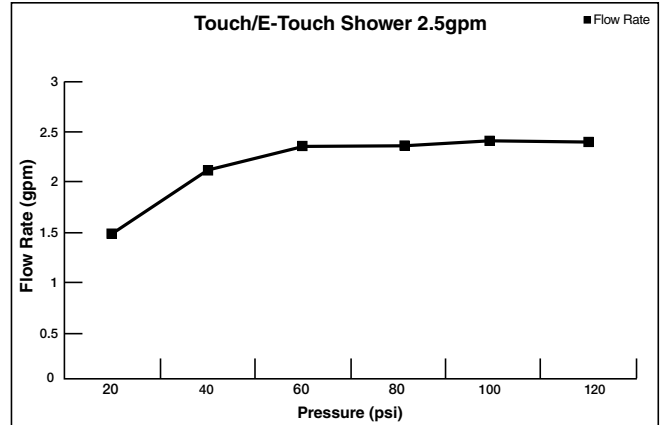

MODEL NUMBER:

- 9035.474 Spectra+ eTouch™ 4-Function Showerhead with Remote

GENERAL DESCRIPTION:

Showerhead adjusts from Drench to Sensitive to Jet to Massage. Change Sprays by touching the outer ring of the showerhead or remote. Permanent built-in compensating flow control device. 2.5 gpm/9.5 L/min. maximum flow rate.

PRODUCT FEATURES:

- Pressure Compensating Flow Control Device:** Provides consistent flow over a wide pressure range.
- Variety of Spray Functions:** Allows the user to select the spray functions best suited to their needs.

SUGGESTED SPECIFICATION

Showerhead shall feature 4 spray functions with maximum 2.5 gpm/9.5 L/min flow rate. Fitting shall be American Standard Model # 9035.474.

CODES AND STANDARDS

These products meet or exceed the following codes and standards:

**ASME A112.18.1
CSA B125.1**

Product Number	Description	Finish Options			
		Polished Chrome	Brushed Nickel	Polished Nickel (PVD)	Legacy Bronze
		002	295	013	278
9035.474	Spectra+ eTouch™ 4-Function Showerhead with Remote. 2.5 gpm Max Flow.				