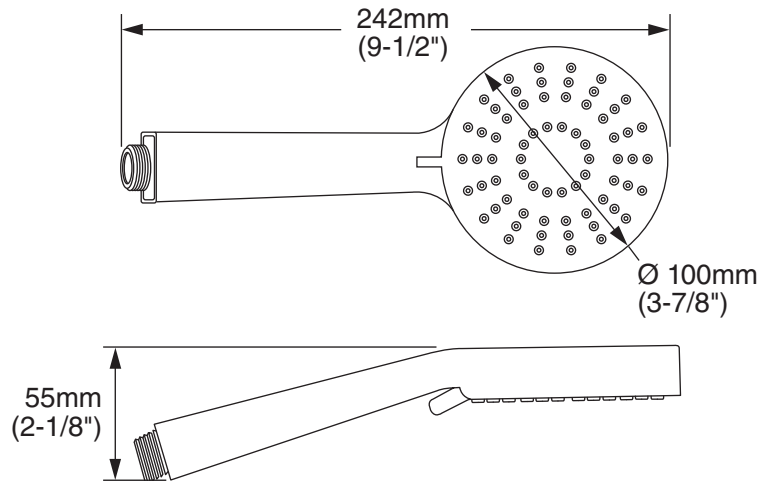

MODEL NUMBER:

☐ 1660.144 Water Saving 3-Function Hand Shower

*WaterSense approval pending

GENERAL DESCRIPTION:

3-Function hand shower. Hand shower adjusts from full spray to full/massage combination to pulsating massage. Includes pressure compensating flow control device. Includes check valve to prevent cross flow of hot and cold water. Easy clean spray nozzles. 2.0gpm/ 7.6L/min. maximum flow rate.

Hand Shower Accessories	
Product Number	Description
8888.035	59" Metal Shower Hose 
8888.053	79" Metal Shower Hose (Chrome Only) 
1660.400	Vacuum Breaker 
1660.410	Shower Arm Diverter 
8888.096	Shower Arm Bracket 