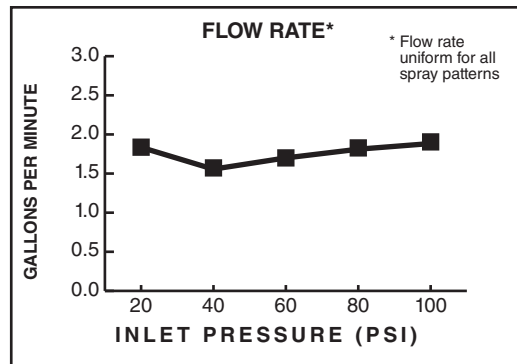

CODES AND STANDARDS

These products meet or exceed the following codes and standards:

ASME A112.18.1
CSA 125.1

Product Number	Description	Finish Options
		Polished Chrome
		002

1660.144	Water Saving 3-Function Hand Shower.	

Hand Shower Accessories	
Product Number	Description
8888.035	59" Metal Shower Hose
8888.053	79" Metal Shower Hose (Chrome Only)
1660.400	Vacuum Breaker
1660.410	Shower Arm Diverter
8888.096	Shower Arm Bracket

Hand Shower Accessories	
Product Number	Description
8888.036	Fixed Wall Bracket
8888.037	Wall Supply
8888.068	Round Wall Supply
8888.069	Square Wall Supply
8888.038	Wall Supply Bracket