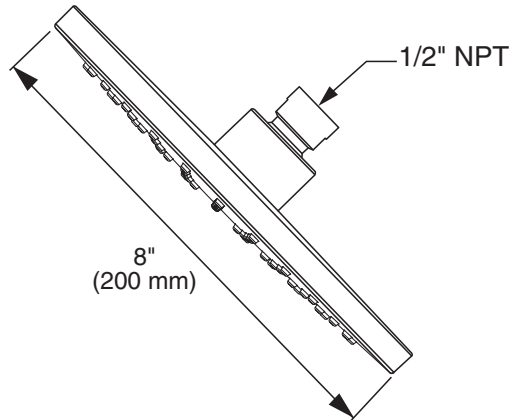

**MODEL NUMBER:**

□ 1660.528 Water-Saving Showerhead

**GENERAL DESCRIPTION:**

Single function showerhead. Full spray pattern. Brass ball joint. Easy clean spray nozzles. 1.8 gpm / 6.8L/min. maximum flow rate.

EPA  
WATERSENSE®  
CERTIFIED

**SUGGESTED SPECIFICATION**

Showerhead shall save 30% in water usage. Showerhead shall have 1 spray pattern and brass ball joint. Fitting shall be American Standard Model # 1660.528.\_\_\_\_\_.

**CODES AND STANDARDS**

These products meet or exceed the following codes and standards:

**ASME A112.18.1**  
**CSA B125.1**

Product Number	Description	Finishes	
		Polished Chrome	PVD Brushed Nickel
		002	295
1660.528	Water-Saving Showerhead Only		