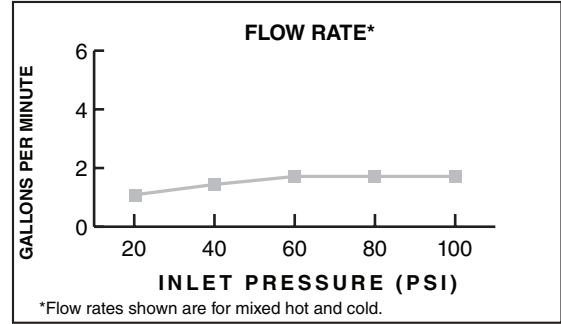

**MODEL NUMBER:**

□ 1660.528 Water-Saving Showerhead

**GENERAL DESCRIPTION:**

Single function showerhead. Full spray pattern. Brass ball joint. Easy clean spray nozzles. 1.8 gpm / 6.8L/min. maximum flow rate.

**PRODUCT FEATURES:**

**Water-Saving:** Save 30% in water usage.

**Single Function:** Showerhead provides drenching spray for full coverage of the user.

**Easy Clean Spray Nozzles:** Easily clean lime and calcium build up. Nozzles will not clog.

EPA  
WATERSENSE®  
CERTIFIED

**SUGGESTED SPECIFICATION**

Showerhead shall save 30% in water usage. Showerhead shall have 1 spray pattern and brass ball joint. Fitting shall be American Standard Model # 1660.528.\_\_\_\_\_.

**CODES AND STANDARDS**

These products meet or exceed the following codes and standards:

**ASME A112.18.1**  
**CSA B125.1**

Product Number	Description	Finishes	
		Polished Chrome	PVD Brushed Nickel
		002	295
1660.528	Water-Saving Showerhead Only		