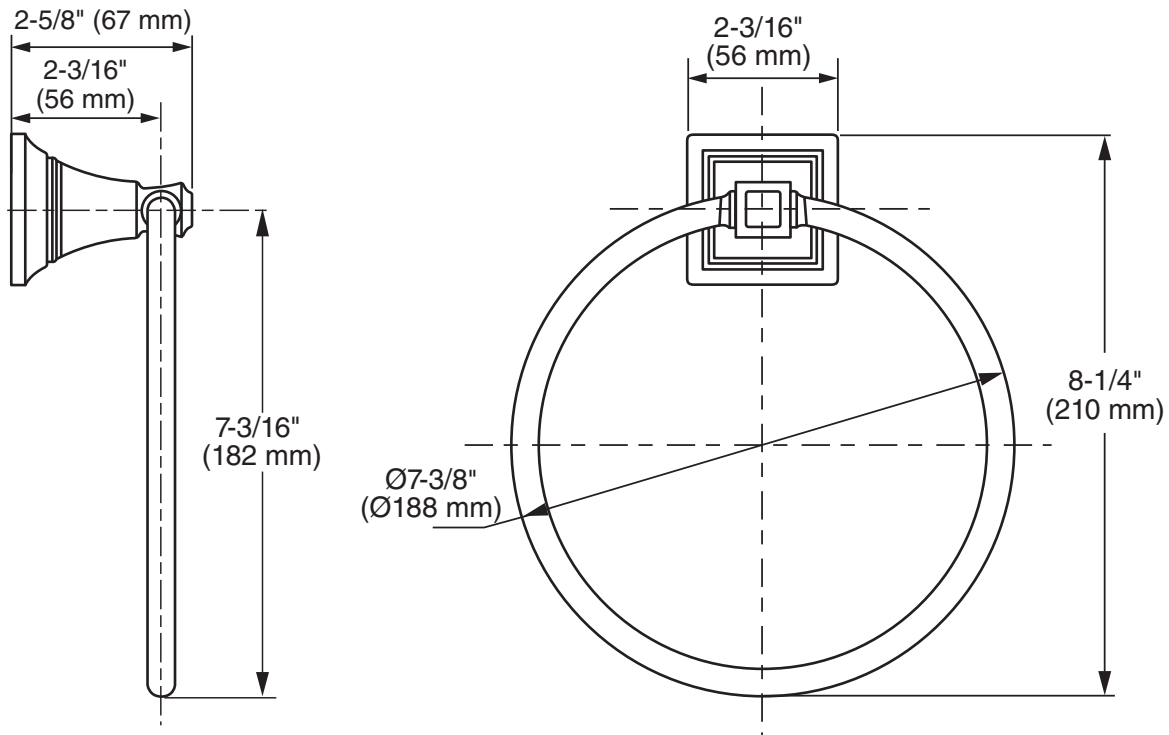

MODEL NUMBER:

□ 7455190 - Towel Ring

Available Finishes

002	Polished Chrome
295	Brushed Nickel
013	Polished Nickel
278	Legacy Bronze

PRODUCT FEATURES:

Materials of Construction: Metal construction for durability & long life. Bushing on towel ring to prevent scratching and squeaking

Concealed Mounting: No exposed set screws.

Easy to Install

SUGGESTED SPECIFICATION

Towel Ring shall feature metal construction. Shall feature concealed mounting with no exposed set screws. Towel Ring shall be American Standard Model # 7455190._____.