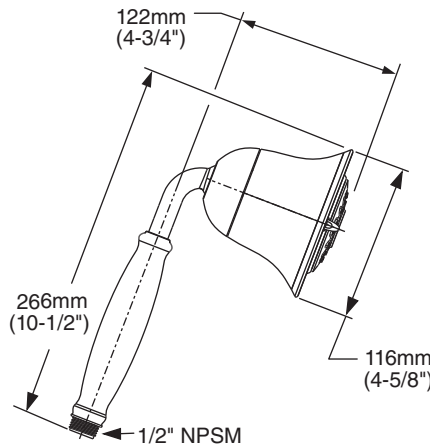

MODEL NUMBER:

- ☐ 1660.843 FloWise® Square 3-Function Water Saving Hand Shower

GENERAL DESCRIPTION:

Hand shower adjusts from an Ultra Water Saving Turbine Spray at 1.5gpm to a Combination spray at 2.0gpm to a Full spray at 2.0gpm. Hand shower uses 40% less water when in Ultra Water Saving mode and 20% when in Combination or Full spray modes. Hand shower rated at 2.0gpm/7.6L/min. maximum flow rate. Auto Return feature always returns hand shower to 1.5gpm Ultra Water Saving mode when water is turned off. Includes check valve.

SUGGESTED SPECIFICATION

Hand shower shall save up to 40% in water usage. Hand shower shall always start at 1.5gpm/5.7L/min. and have multiple functions for user's personal selection. Hand shower shall have a permanent built-in pressure compensating control device and shall include a check valve. Fitting shall be American Standard Model # 1660.843.____.

Hand Shower Accessories	
Product Number	Description
8888.035	59" Metal Shower Hose 
8888.053	79" Metal Shower Hose (Chrome Only) 
1660.400	Vacuum Breaker 
1660.410	Shower Arm Diverter 
8888.096	Shower Arm Bracket 

Hand Shower Accessories	
Product Number	Description
8888.036	Fixed Wall Bracket 
8888.037	Wall Supply 
8888.068	Round Wall Supply 
8888.069	Square Wall Supply 
8888.038	Wall Supply Bracket 