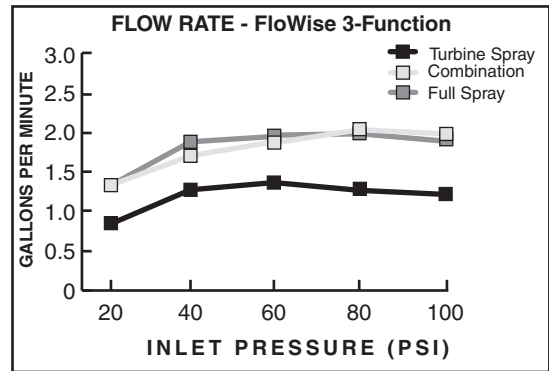

CODES AND STANDARDS

These products meet or exceed the following codes and standards:

ASME A112.18.1
CSA 125.1

Product Number	Description	Finish Options		
		Polished Chrome	Oil Rubbed Bronze	PVD Satin Nickel
		002	224	295
1660.843	FloWise® Square 3-Function Water Saving Hand Shower			

Hand Shower Accessories	
Product Number	Description
8888.035	59" Metal Shower Hose
8888.053	79" Metal Shower Hose (Chrome Only)
1660.400	Vacuum Breaker
1660.410	Shower Arm Diverter
8888.096	Shower Arm Bracket

Hand Shower Accessories	
Product Number	Description
8888.036	Fixed Wall Bracket
8888.037	Wall Supply
8888.068	Round Wall Supply
8888.069	Square Wall Supply
8888.038	Wall Supply Bracket