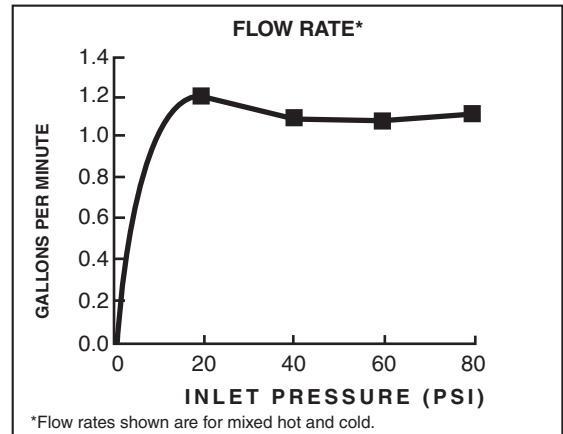

SERIN®
TWO-HANDLE WIDESPREAD LAVATORY FAUCET
WITH BRASS SPOUT

CODES AND STANDARDS

These products meet or exceed the following codes and standards:

- **ANSI A117.1**
- **ASME A112.18.1**
- **CSA B125.1**
- **NSF 61/Section 9 and Annex G**

Product Number	Description	Finish Options	
		Polished Chrome	PVD Satin Nickel
		002	295
2064.831	Serin Widespread with metal Speed Connect® pop-up drain. Metal lever handles.		

Meets the American Disabilities Act Guidelines and **ANSI A117.1** Requirements for the physically challenged.