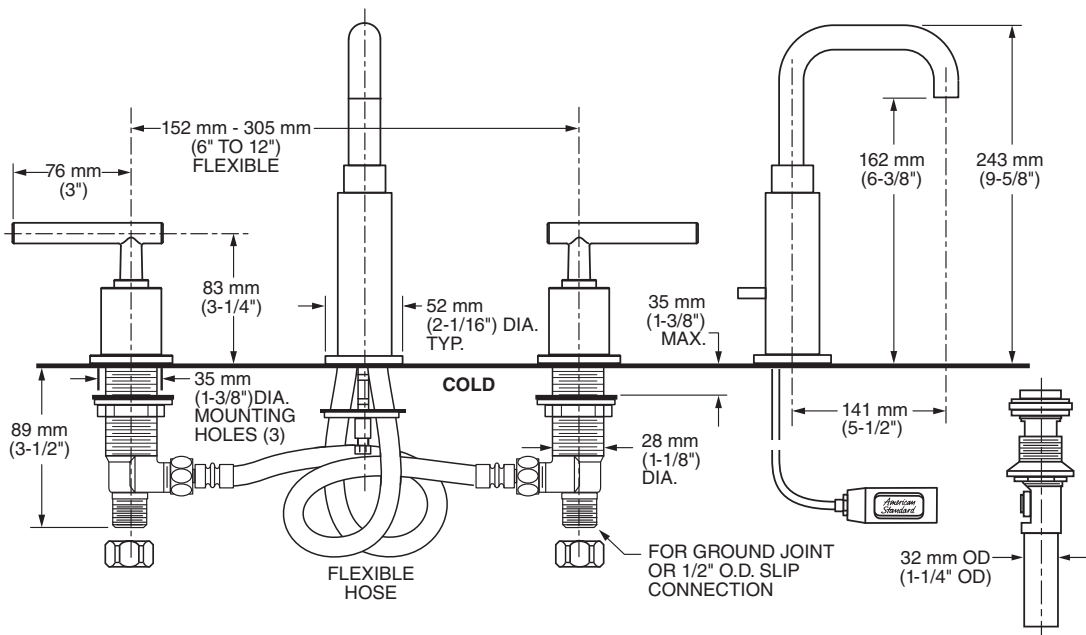

MODEL NUMBER:

- 2064.831 Serin Widespread
Metal Speed Connect® pop-up drain.
Metal lever handles.

GENERAL DESCRIPTION:

Cast brass valve bodies with flexible hose connections for 6" to 12" (152 to 305 mm) installations. 1/4 turn washerless ceramic disc valve cartridges. Brass spout. One-half inch male inlet shanks with brass coupling nuts. 20 inch (500 mm) long flexible stainless steel drain cable is pre-assembled to spout. Metal Speed Connect® drain body with 1-1/4 inch (32 mm) tail piece. 1.2 gpm/4.5 L/min. maximum flow rate.

Exclusive Speed Connect Metal Drain:

- Fewer parts. Installs in less time.
- No adjustments required - seals the first time, every time.
- Flexible stainless steel cable - installs effortlessly in tight spaces.

Lead Free: Faucet contains ≤ 0.25% total lead content by weighted average.

SUGGESTED SPECIFICATION

Two-handle widespread lavatory faucet shall feature cast brass valve bodies with flexible hose connections for 6" to 12" installations. Shall also feature 1/4 turn washerless ceramic disc valve cartridges. Shall also feature a metal drain body with stainless steel cable actuation. Fitting shall be American Standard Model #2064.831._____.

Product Number	Description	Finish Options	
		Polished Chrome	PVD Satin Nickel
		002	295
2064.831	Serin Widespread with metal Speed Connect® pop-up drain. Metal lever handles.		

 Meets the American Disabilities Act Guidelines and **ANSI A117.1** Requirements for the physically challenged.