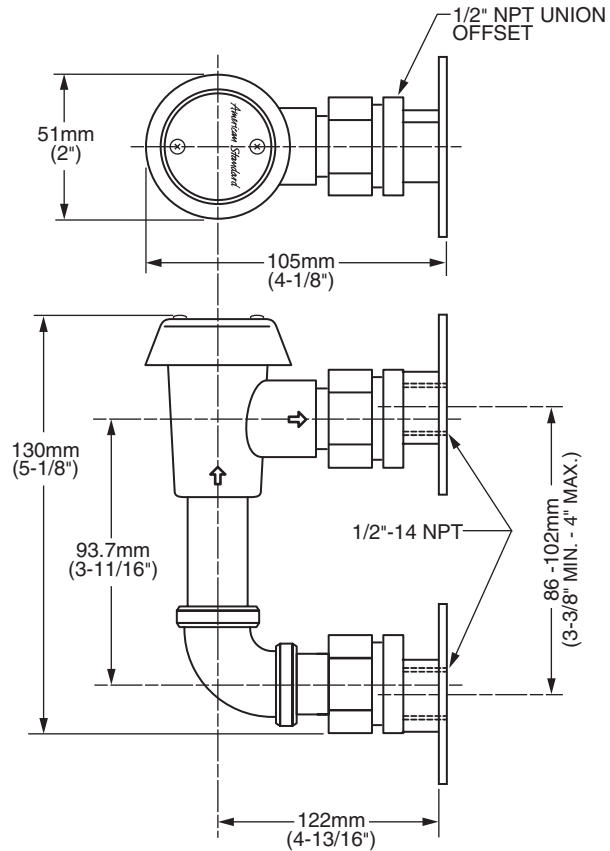

MODEL NUMBER:

- **7837.124 Vacuum Breaker**
Top outlet. 1/2" female NPT inlet and outlet connections.

GENERAL DESCRIPTION:

Brass atmospheric vacuum breaker with top outlet to provide back flow protection. 1/2" Female NPT inlet and outlet connections. Offset unions with adjustable vertical centers (3-3/8" - 4"). Brass wall escutcheons.

PRODUCT FEATURES:

Brass Construction: Durable - Excellent in high use applications.

Vacuum Breaker: Brass housing, ells and nipples with back flow preventer.

Polished Chrome Finish: Excellent in commercial applications.

SUGGESTED SPECIFICATION:

Wall mounted brass vacuum breaker shall feature a top outlet with union and back flow prevention. 1/2" female NPT inlet and outlet. Shall feature offset unions with adjustable vertical centers (3-3/8" - 4") and Polished Chrome finish. Fitting shall be American Standard Model #7837.124.