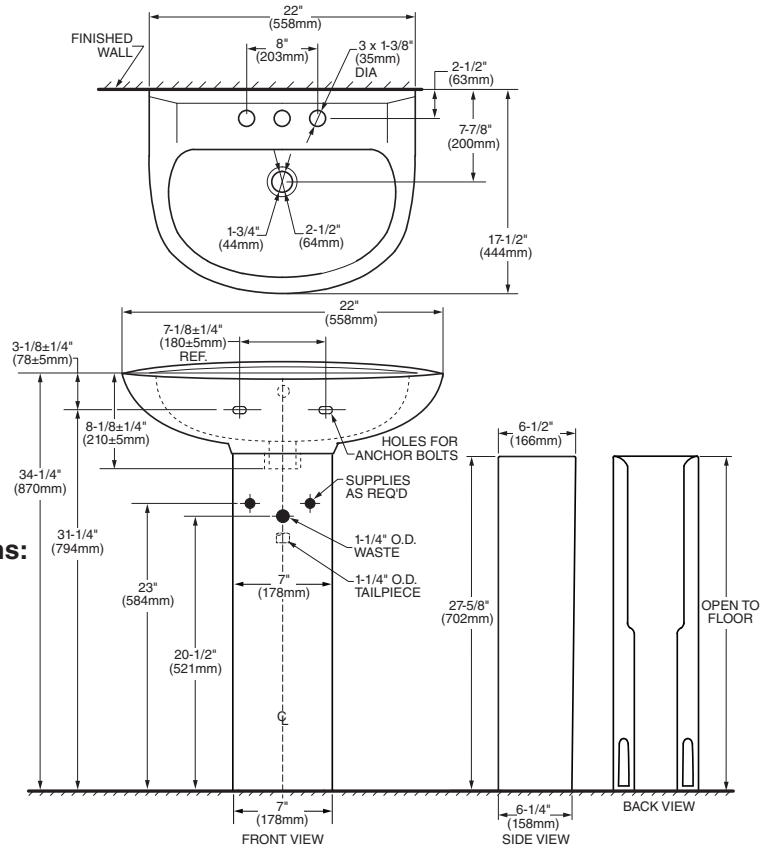

**Nominal Dimensions:**

22" x 17-1/2" x 34-1/4"  
(558 x 444 x 870mm)

**Separate Components:**

- 0467.001** Pedestal top Center Hole only
- 0467.004** Pedestal top 4" (102mm) centers
- 0467.008** Pedestal top 8" (203mm) centers
- 731150-400** Pedestal only

**Bowl sizes:**

18-1/4" (464mm) wide  
11" (279mm) front to back  
6" (152mm) deep

**Compliance Certifications -**

**Meets or Exceeds the Following Specifications:**

- ASME A112.19.2M for Vitreous China Fixtures

**To Be Specified:**

- Color:  White  Bone  Linen
- Faucet:
- Faucet Finish:
- Supplies:
- 1-1/4" Trap:

**NOTES:**

- \* DIMENSIONS SHOWN FOR LOCATION OF SUPPLIES AND "P" TRAP ARE SUGGESTED.
- ▼ ANCHOR SCREWS FOR PEDESTAL NOT INCLUDED. INSTALLATION INSTRUCTIONS SUPPLIED WITH LAVATORY.
- SUITABLE FOR REINFORCEMENT ONLY, ACTUAL DIMENSIONS MUST BE TAKEN FROM FIXTURE.
- FITTINGS NOT INCLUDED AND MUST BE ORDERED SEPARATELY. PROVIDE SUITABLE REINFORCEMENT FOR ALL WALL SUPPORTS.

**IMPORTANT:** Dimensions of fixtures are nominal and may vary within the range of tolerances established by ANSI Standard A112.19.2. These measurements are subject to change or cancellation. No responsibility is assumed for use of superseded or voided pages.